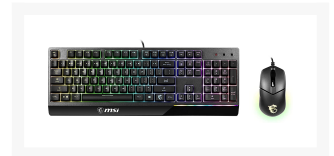

MSI Vigor Backlit RGB Dedicated Hotkeys Anti- Ghosting Mechanical Feel Gaming Keyboard & Gaming Mouse Combo

\$62.99

Product Images

Short Description

The drive to win is especially strong in gamers. If you want to be the greatest you'll need excellent skills and the right gear to rely on. When gaming gets epic, MSI vigor series keyboards provide the solid base you need for victory.

Description

The drive to win is especially strong in gamers. If you want to be the greatest you'll need excellent skills and the right gear to rely on. When gaming gets epic, MSI vigor series keyboards provide the solid base you need for victory. Using MSI RGB Mystic Light, gamers can easily change the outlook of their keyboards by choosing from millions colors and multiple effects to match their setup. Get creative by changing the colors per Key. Using Mystic Light Sync, colors and effects can be easily synchronized with other RGB components and peripherals for a stunning show.

Features

MSI Vigor Backlit RGB Dedicated Hotkeys Anti-Ghosting Mechanical Feel Gaming Keyboard & Gaming Mouse Combo

VIGOR GK30 GAMING KEYBOARD:

- Mechanical-like plunger switches for a crisp typing experience
- Stunning RGB lighting effects in 6 areas
- Water repellent keyboard design
- Fine-tune detailed settings with Dragon Center

CLUTCH GM11 GAMING MOUSE:

- Stunning RGB lighting with over 7 lighting effects
- 5-level DPI sensor matches with 5 different colors
- Symmetrical mouse design
- PMW-3325 Optical Sensor

Specifications

Brand	MSI
Item model number	VIGOR GK30 COMBO
Hardware Platform	PC
Item Weight	3.3 pounds
Product Dimensions	18.6 x 8.1 x 1.5 inches
Item Dimensions LxWxH	18.6 x 8.1 x 1.5 inches
Manufacturer	MSI COMPUTER