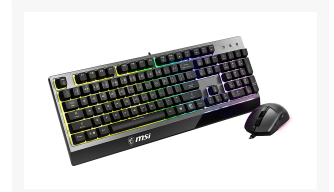

MSI Vigor Backlit RGB Dedicated Hotkeys Anti- Ghosting Mechanical Feel Gaming Keyboard & Gaming Mouse Combo

\$62.99

Product Images

Short Description

The drive to win is especially strong in gamers. If you want to be the greatest you'll need excellent skills and the right gear to rely on. When gaming gets epic, MSI vigor series keyboards provide the solid base you need for victory.

Description

The drive to win is especially strong in gamers. If you want to be the greatest you'll need excellent skills and the right gear to rely on. When gaming gets epic, MSI vigor series keyboards provide the solid base you need for victory. Using MSI RGB Mystic Light, gamers can easily change the outlook of their keyboards by choosing from millions colors and multiple effects to match their setup. Get creative by changing the colors per Key. Using Mystic Light Sync, colors and effects can be easily synchronized with other RGB components and peripherals for a stunning show.

Features

MSI Vigor Backlit RGB Dedicated Hotkeys Anti-Ghosting Mechanical Feel Gaming Keyboard & Gaming Mouse Combo

VIGOR GK30 GAMING KEYBOARD:

- Mechanical-like plunger switches for a crisp typing experience
- Stunning RGB lighting effects in 6 areas
- Water repellent keyboard design
- Fine-tune detailed settings with Dragon Center

CLUTCH GM11 GAMING MOUSE:

- Stunning RGB lighting with over 7 lighting effects
- 5-level DPI sensor matches with 5 different colors
- Symmetrical mouse design
- PMW-3325 Optical Sensor

Specifications

Brand	MSI
Item model number	VIGOR GK30 COMBO
Hardware Platform	PC
Item Weight	3.3 pounds
Product Dimensions	18.6 x 8.1 x 1.5 inches
Item Dimensions LxWxH	18.6 x 8.1 x 1.5 inches
Manufacturer	MSI COMPUTER