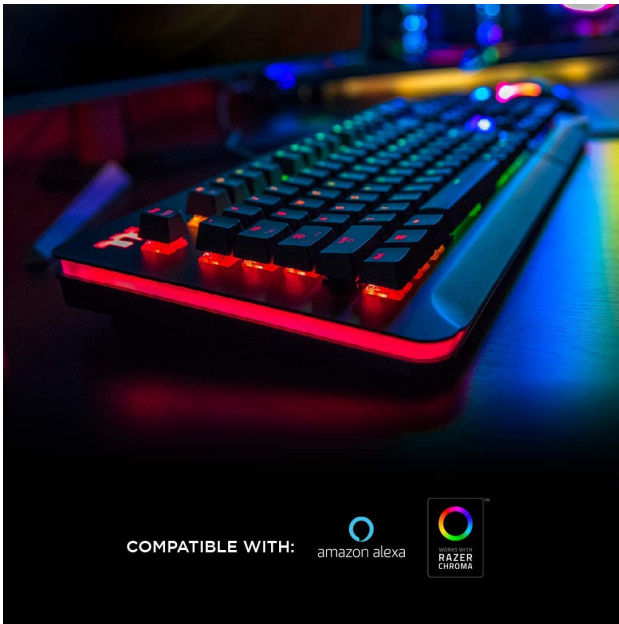

COMPATIBLE WITH: amazon alexa