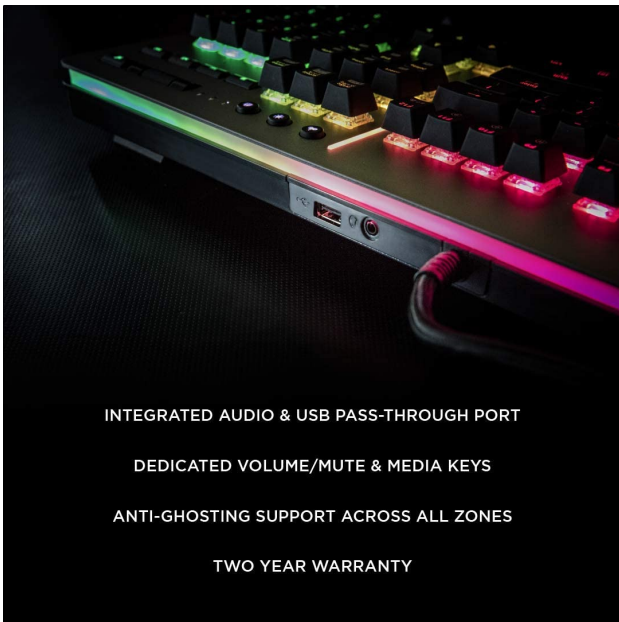

## Product Images

COMPATIBLE WITH:  amazon alexa 

INTEGRATED AUDIO & USB PASS-THROUGH PORT  
 DEDICATED VOLUME/MUTE & MEDIA KEYS  
 ANTI-GHOSTING SUPPORT ACROSS ALL ZONES  
 TWO YEAR WARRANTY

## Short Description

Equipped with genuine Cherry MX mechanical switches and top quality aluminum frame, The TT Premium level 20 Gaming Keyboard is the complete package that offers guaranteed durability and performance advantages.

## Description

Equipped with genuine Cherry MX mechanical switches and top quality aluminum frame, The TT Premium

level 20 Gaming Keyboard is the complete package that offers guaranteed durability and performance advantages. Featuring stunning 16.8 million color per-key and encircling panel RGB lighting, level 20 is fully programmable via newly designed TT I take software, combined with full system lighting synchronization capability via TT RGB Plus ECO system for a truly enhanced gaming atmosphere. In addition, level 20 comes with an exclusively designed smartphone/tablet app capable of voice control, ensures easy access to light functions, essential macros setting and patented Virtual game controller (vgc) mode for a truly unique and astounding mobile gaming experiences.

## Features

---

- Full system lighting Sync capability via TT RGB Plus software with compatible Thermaltake power and cooling products.
- Razer Chroma ecosystem synchronization via TT RGB Plus software & RAZER Synapse 3.
- Premium grade aluminum faceplate with floating keys.
- Genuine Cherry MX switches rated at 50 million keystrokes offers exceptional durability and precise input.
- Stunning 16.8 million color per-key and encircling panel RGB illumination.
- 13 dynamic lighting effects (front side) | 14 Dynamic lighting effects (side panel).
- Full peripheral configurations by newly designed TT I take software.