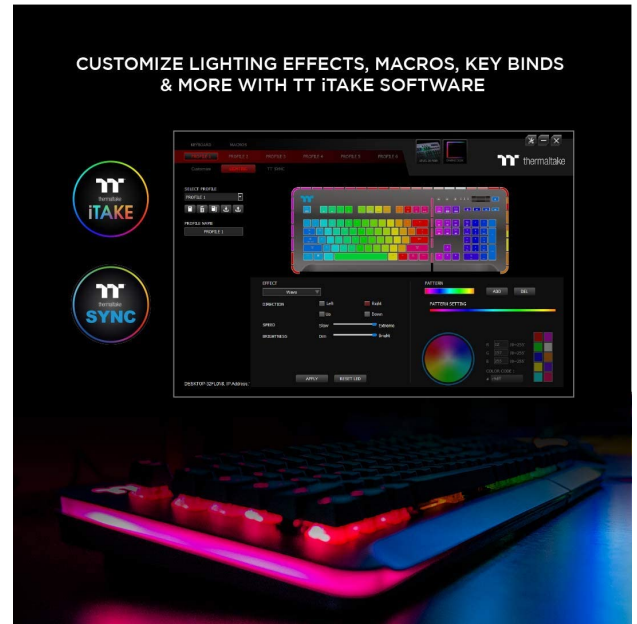

INTEGRATED AUDIO & USB PASS-THROUGH PORT
DEDICATED VOLUME/MUTE & MEDIA KEYS
ANTI-GHOSTING SUPPORT ACROSS ALL ZONES
TWO YEAR WARRANTY

Short Description

Equipped with genuine Cherry MX mechanical switches and top quality aluminum frame, The TT Premium level 20 Gaming Keyboard is the complete package that offers guaranteed durability and performance advantages.

Description

Equipped with genuine Cherry MX mechanical switches and top quality aluminum frame, The TT Premium