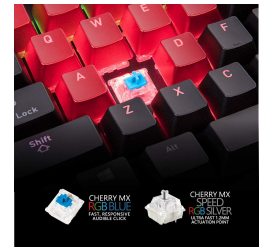

Thermaltake Level 20 Gaming Keyboard

\$139.95

Product Images

COMPATIBLE WITH:  amazon alexa 

INTEGRATED AUDIO & USB PASS-THROUGH PORT
 DEDICATED VOLUME/MUTE & MEDIA KEYS
 ANTI-GHOSTING SUPPORT ACROSS ALL ZONES
 TWO YEAR WARRANTY

Short Description

Equipped with genuine Cherry MX mechanical switches and top quality aluminum frame, The TT Premium level 20 Gaming Keyboard is the complete package that offers guaranteed durability and performance advantages.

Description

Equipped with genuine Cherry MX mechanical switches and top quality aluminum frame, The TT Premium

level 20 Gaming Keyboard is the complete package that offers guaranteed durability and performance advantages. Featuring stunning 16.8 million color per-key and encircling panel RGB lighting, level 20 is fully programmable via newly designed TT I take software, combined with full system lighting synchronization capability via TT RGB Plus ECO system for a truly enhanced gaming atmosphere. In addition, level 20 comes with an exclusively designed smartphone/tablet app capable of voice control, ensures easy access to light functions, essential macros setting and patented Virtual game controller (vgc) mode for a truly unique and astounding mobile gaming experiences.

Features

- Full system lighting Sync capability via TT RGB Plus software with compatible Thermaltake power and cooling products.
- Razer Chroma ecosystem synchronization via TT RGB Plus software & RAZER Synapse 3.
- Premium grade aluminum faceplate with floating keys.
- Genuine Cherry MX switches rated at 50 million keystrokes offers exceptional durability and precise input.
- Stunning 16.8 million color per-key and encircling panel RGB illumination.
- 13 dynamic lighting effects (front side) | 14 Dynamic lighting effects (side panel).
- Full peripheral configurations by newly designed TT I take software.