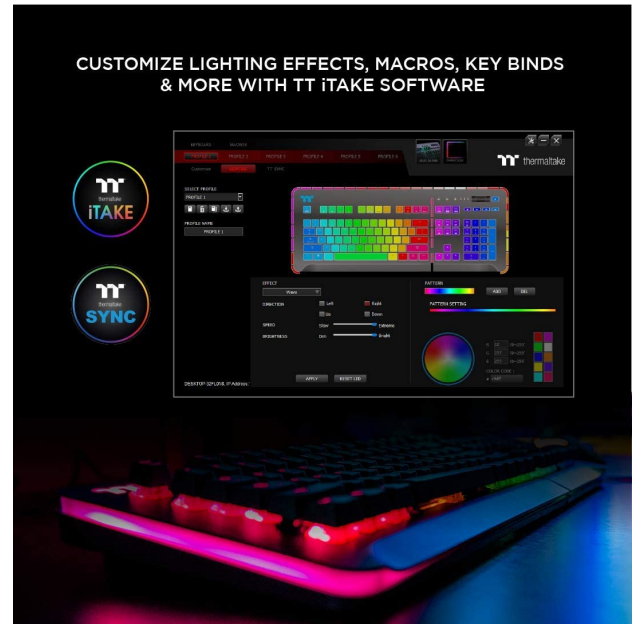

Thermaltake Level 20 Gaming Keyboard

\$139.95

Product Images

COMPATIBLE WITH:  amazon alexa 

INTEGRATED AUDIO & USB PASS-THROUGH PORT
 DEDICATED VOLUME/MUTE & MEDIA KEYS
 ANTI-GHOSTING SUPPORT ACROSS ALL ZONES
 TWO YEAR WARRANTY

Short Description

Equipped with genuine Cherry MX mechanical switches and top quality aluminum frame, The TT Premium level 20 Gaming Keyboard is the complete package that offers guaranteed durability and performance advantages.

Description

Equipped with genuine Cherry MX mechanical switches and top quality aluminum frame, The TT Premium

level 20 Gaming Keyboard is the complete package that offers guaranteed durability and performance advantages. Featuring stunning 16.8 million color per-key and encircling panel RGB lighting, level 20 is fully programmable via newly designed TT I take software, combined with full system lighting synchronization capability via TT RGB Plus ECO system for a truly enhanced gaming atmosphere. In addition, level 20 comes with an exclusively designed smartphone/tablet app capable of voice control, ensures easy access to light functions, essential macros setting and patented Virtual game controller (vgc) mode for a truly unique and astounding mobile gaming experiences.

Features

- Full system lighting Sync capability via TT RGB Plus software with compatible Thermaltake power and cooling products.
- Razer Chroma ecosystem synchronization via TT RGB Plus software & RAZER Synapse 3.
- Premium grade aluminum faceplate with floating keys.
- Genuine Cherry MX switches rated at 50 million keystrokes offers exceptional durability and precise input.
- Stunning 16.8 million color per-key and encircling panel RGB illumination.
- 13 dynamic lighting effects (front side) | 14 Dynamic lighting effects (side panel).
- Full peripheral configurations by newly designed TT I take software.