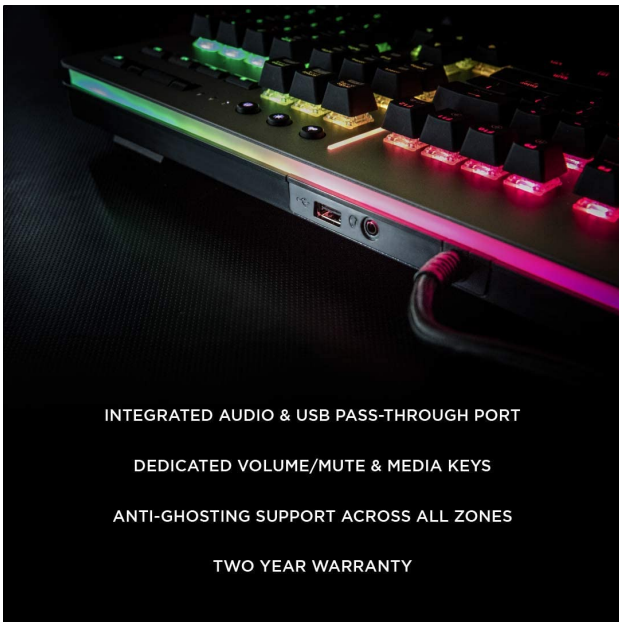

Thermaltake Level 20 Gaming Keyboard

\$139.95

Product Images

COMPATIBLE WITH:  amazon alexa 

INTEGRATED AUDIO & USB PASS-THROUGH PORT
 DEDICATED VOLUME/MUTE & MEDIA KEYS
 ANTI-GHOSTING SUPPORT ACROSS ALL ZONES
 TWO YEAR WARRANTY

Short Description

Equipped with genuine Cherry MX mechanical switches and top quality aluminum frame, The TT Premium level 20 Gaming Keyboard is the complete package that offers guaranteed durability and performance advantages.

Description

Equipped with genuine Cherry MX mechanical switches and top quality aluminum frame, The TT Premium

level 20 Gaming Keyboard is the complete package that offers guaranteed durability and performance advantages. Featuring stunning 16.8 million color per-key and encircling panel RGB lighting, level 20 is fully programmable via newly designed TT I take software, combined with full system lighting synchronization capability via TT RGB Plus ECO system for a truly enhanced gaming atmosphere. In addition, level 20 comes with an exclusively designed smartphone/tablet app capable of voice control, ensures easy access to light functions, essential macros setting and patented Virtual game controller (vgc) mode for a truly unique and astounding mobile gaming experiences.

Features

- Full system lighting Sync capability via TT RGB Plus software with compatible Thermaltake power and cooling products.
- Razer Chroma ecosystem synchronization via TT RGB Plus software & RAZER Synapse 3.
- Premium grade aluminum faceplate with floating keys.
- Genuine Cherry MX switches rated at 50 million keystrokes offers exceptional durability and precise input.
- Stunning 16.8 million color per-key and encircling panel RGB illumination.
- 13 dynamic lighting effects (front side) | 14 Dynamic lighting effects (side panel).
- Full peripheral configurations by newly designed TT I take software.