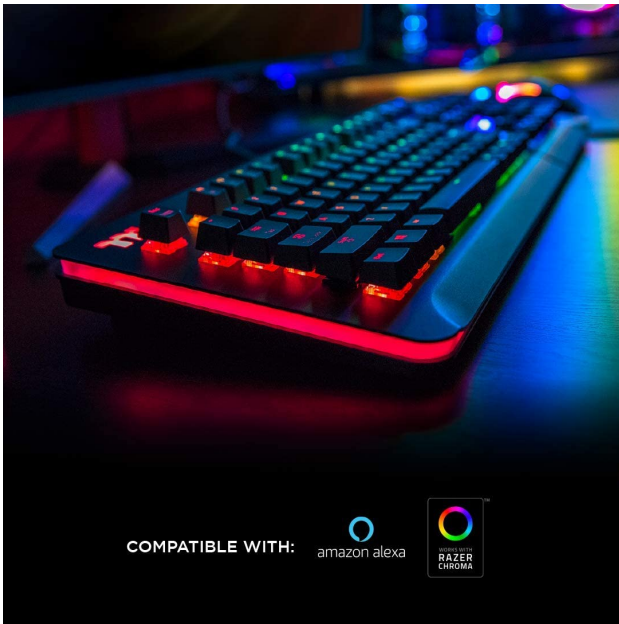

Thermaltake Level 20 Gaming Keyboard

\$139.95

Product Images

COMPATIBLE WITH:  amazon alexa 

INTEGRATED AUDIO & USB PASS-THROUGH PORT
 DEDICATED VOLUME/MUTE & MEDIA KEYS
 ANTI-GHOSTING SUPPORT ACROSS ALL ZONES
 TWO YEAR WARRANTY

Short Description

Equipped with genuine Cherry MX mechanical switches and top quality aluminum frame, The TT Premium level 20 Gaming Keyboard is the complete package that offers guaranteed durability and performance advantages.

Description

Equipped with genuine Cherry MX mechanical switches and top quality aluminum frame, The TT Premium

level 20 Gaming Keyboard is the complete package that offers guaranteed durability and performance advantages. Featuring stunning 16.8 million color per-key and encircling panel RGB lighting, level 20 is fully programmable via newly designed TT I take software, combined with full system lighting synchronization capability via TT RGB Plus ECO system for a truly enhanced gaming atmosphere. In addition, level 20 comes with an exclusively designed smartphone/tablet app capable of voice control, ensures easy access to light functions, essential macros setting and patented Virtual game controller (vgc) mode for a truly unique and astounding mobile gaming experiences.

Features

- Full system lighting Sync capability via TT RGB Plus software with compatible Thermaltake power and cooling products.
- Razer Chroma ecosystem synchronization via TT RGB Plus software & RAZER Synapse 3.
- Premium grade aluminum faceplate with floating keys.
- Genuine Cherry MX switches rated at 50 million keystrokes offers exceptional durability and precise input.
- Stunning 16.8 million color per-key and encircling panel RGB illumination.
- 13 dynamic lighting effects (front side) | 14 Dynamic lighting effects (side panel).
- Full peripheral configurations by newly designed TT I take software.