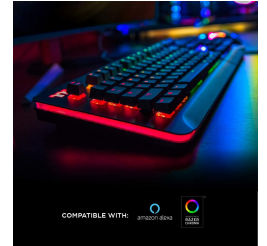

# Thermaltake Level 20 RGB Titanium Aluminum Gaming Keyboard Cherry MX Blue Switches

\$139.95

## Short Description

---

Equipped with genuine Cherry MX mechanical switches and top quality aluminum frame, The TT Premium level 20 Gaming Keyboard is the complete package that offers guaranteed durability and performance advantages.

## Description

---

Equipped with genuine Cherry MX mechanical switches and top quality aluminum frame, The TT Premium level 20 Gaming Keyboard is the complete package that offers guaranteed durability and performance advantages. Featuring stunning 16.8 million color per-key and encircling panel RGB lighting, level 20 is fully programmable via newly designed TT I take software, combined with full system lighting synchronization capability via TT RGB Plus ECO system for a truly enhanced gaming atmosphere. In addition, level 20 comes with an exclusively designed smartphone/tablet app capable of voice control, ensures easy access to light functions, essential macros setting and patented Virtual game controller (vgc) mode for a truly unique and astounding mobile gaming experiences.

## Features

---

- Full system lighting Sync capability via TT RGB Plus software with compatible Thermaltake power and cooling products.
- Razer Chroma ecosystem synchronization via TT RGB Plus software & RAZER Synapse 3.
- Premium grade aluminum faceplate with floating keys.
- Genuine Cherry MX switches rated at 50 million keystrokes offers exceptional durability and precise input.
- Stunning 16.8 million color per-key and encircling panel RGB illumination.
- 13 dynamic lighting effects (front side) | 14 Dynamic lighting effects (side panel).
- Full peripheral configurations by newly designed TT I take software.