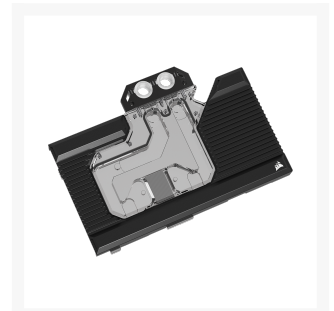

Corsair Hydro X Series XG7 RGB 30-SERIES Founders Edition GPU Water Block (3090 FE)

Special Price
\$99.00 was
\$169.99

Product Images

Short Description

The CORSAIR Hydro X Series XG7 30-SERIES GPU Water Block is a total conversion solution for your NVIDIA GeForce RTX™ 3090 FE graphics card, unlocking the true potential of your ray tracing-capable GPU.

Description

The CORSAIR Hydro X Series XG7 30-SERIES GPU Water Block is a total conversion solution for your NVIDIA GeForce RTX™ 3090 FE graphics card, unlocking the true potential of your ray tracing-capable GPU.

Features

Heighten Your System's Style

Constructed with a special edition XG7 manifold inspired by the iconic and refined look of CORSAIR DOMINATOR PLATINUM Memory.

PRECISION CNC CUT NICKEL-PLATED COPPER CONSTRUCTION

FULLY TRANSPARENT FLOWPATH

An acrylic top plate and transparent flow path puts your coolant and RGB lighting on display.

5V ARGB Motherboard Adapter Cable Included

Alternatively control lighting through compatible motherboards.