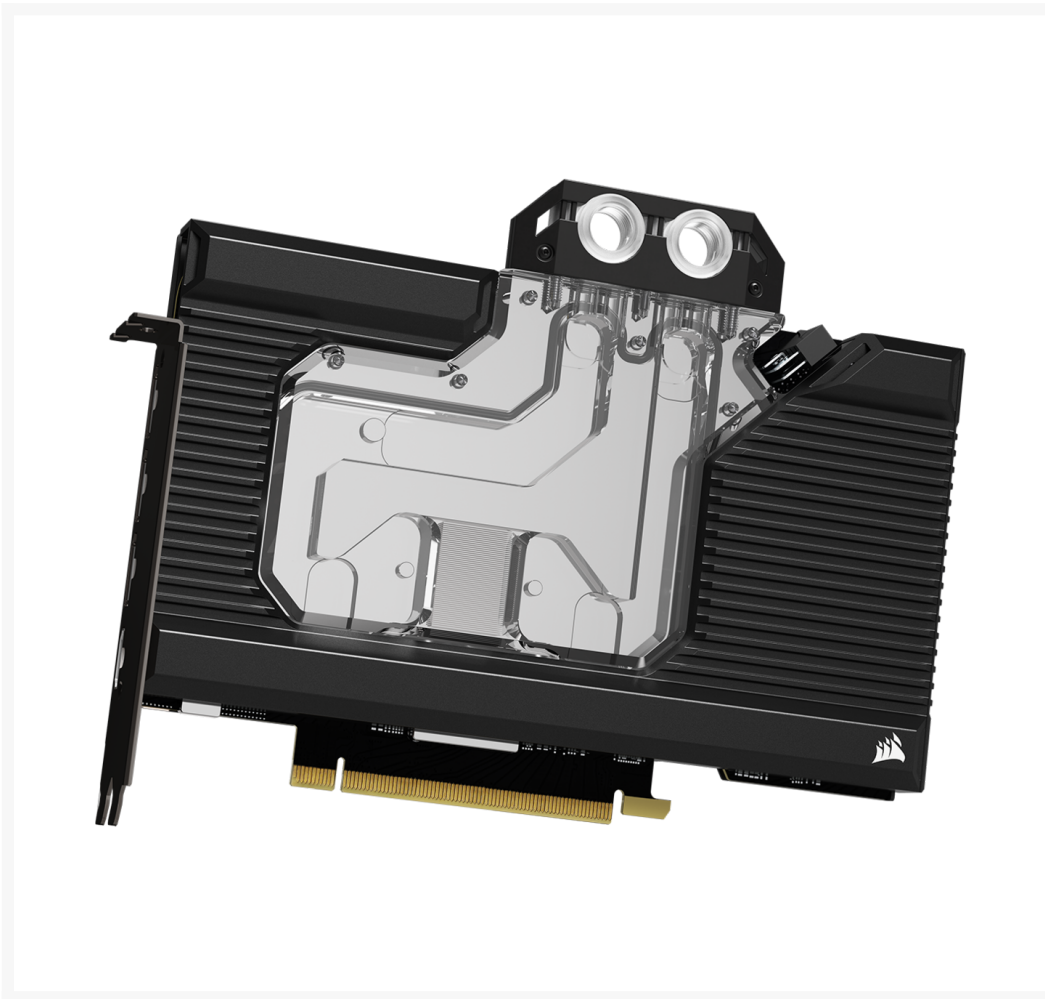

Corsair Hydro X Series XG7 RGB 30-SERIES Founders Edition GPU Water Block (3090 FE)

Special Price
\$99.00 was
\$169.99

Product Images

Short Description

The CORSAIR Hydro X Series XG7 30-SERIES GPU Water Block is a total conversion solution for your NVIDIA GeForce RTX™ 3090 FE graphics card, unlocking the true potential of your ray tracing-capable GPU.

Description

The CORSAIR Hydro X Series XG7 30-SERIES GPU Water Block is a total conversion solution for your NVIDIA GeForce RTX™ 3090 FE graphics card, unlocking the true potential of your ray tracing-capable GPU.

Features

Heighten Your System's Style

Constructed with a special edition XG7 manifold inspired by the iconic and refined look of CORSAIR DOMINATOR PLATINUM Memory.

PRECISION CNC CUT NICKEL-PLATED COPPER CONSTRUCTION

FULLY TRANSPARENT FLOWPATH

An acrylic top plate and transparent flow path puts your coolant and RGB lighting on display.

5V ARGB Motherboard Adapter Cable Included

Alternatively control lighting through compatible motherboards.