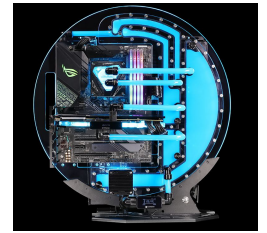

BARROWCH

Barrowch STAR1 series circular water cooling case (Limited edition)

\$289.95

Product Images

Short Description

The black Barrowch STAR1 series circular water cooling case (Limited Edition)

Description

Cool · High efficiency · Heat sinking · Professional

STAR1

STAR1 series circular water cooling case (Limited edition)
全新限量版 STAR1 机箱

Sensory experience beyond imagination

Acrylic integrated forming

Alloy base by all aluminum and magnesium

Acrylic integrated forming

亚克力一体成型

The main body of the case is made of a whole piece of high-quality imported acrylic, which highlights the quality of large-scale factories through high-quality plate processing.

Acrylic with high light transmittance

The interior of the high-quality transparent acrylic with a thickness of 10MM is full of brilliant light effect

Base with All Aluminum-magnesium

全铝镁合金底座

The base produced by CNC machining of the high-quality aluminum-magnesium alloy has unique metal texture, fixed by the ultra-thick metal to keep its case stable from shaking.