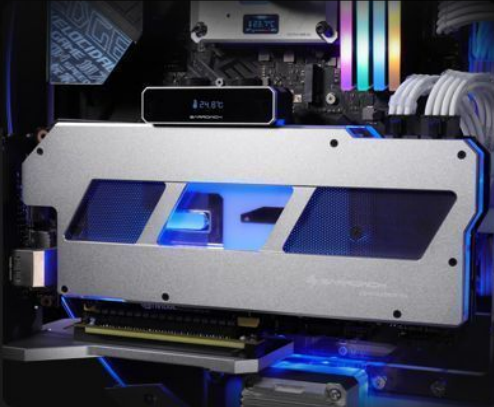

More extended "new" poses

更多扩展“新”姿势

Flexible and Free Installation of Graphics Card

Flexible and Free Installation of Graphics Card

*FBACEXL-02 should be selected for vertical installation of graphics cards.

Storage support

HDD*1 fixed-installation bit is supported at the bottom to meet the expansion needs of players for storage.

HDD*1