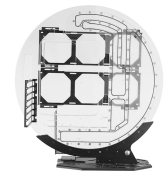

BARROWCH

Barrowch STAR1 series circular water cooling case (Limited edition)

\$289.95

Product Images

Short Description

The black Barrowch STAR1 series circular water cooling case (Limited Edition)

Description

Cool · High efficiency · Heat sinking · Professional

STAR1

STAR1 series circular water cooling case (Limited edition)
全新限量版 STAR1 机箱

Sensory experience beyond imagination

Acrylic integrated forming

Alloy base by all aluminum and magnesium

Acrylic integrated forming

亚克力一体成型

The main body of the case is made of a whole piece of high-quality imported acrylic, which highlights the quality of large-scale factories through high-quality plate processing.

Acrylic with high light transmittance

The interior of the high-quality transparent acrylic with a thickness of 10MM is full of brilliant light effect

Base with All Aluminum-magnesium

全铝镁合金底座

The base produced by CNC machining of the high-quality aluminum-magnesium alloy has unique metal texture, fixed by the ultra-thick metal to keep its case stable from shaking.