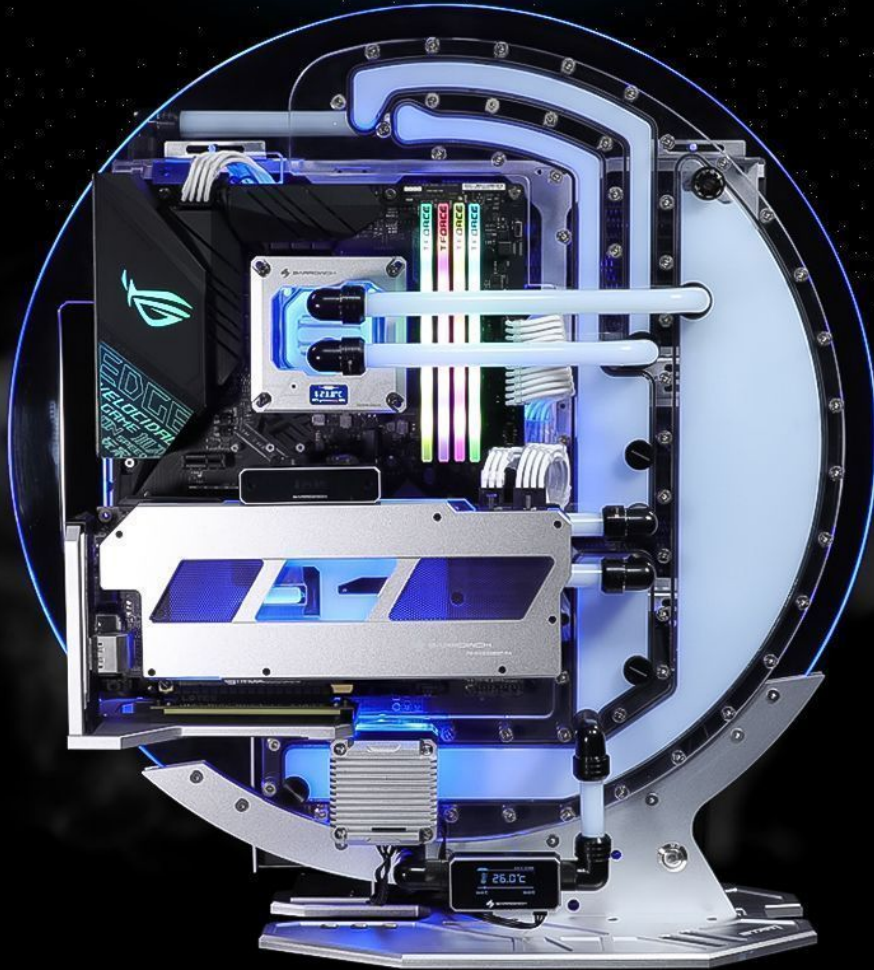

BARROWCH

Barrowch STAR1 series circular water cooling case (Limited edition)

\$289.95

Product Images

Short Description

The black Barrowch STAR1 series circular water cooling case (Limited Edition)

Description

Cool · High efficiency · Heat sinking · Professional

STAR1

STAR1 series circular water cooling case (Limited edition)
全新限量版 STAR1 机箱

Sensory experience beyond imagination

Acrylic integrated forming

Alloy base by all aluminum and magnesium

Acrylic integrated forming

亚克力一体成型

The main body of the case is made of a whole piece of high-quality imported acrylic, which highlights the quality of large-scale factories through high-quality plate processing.

Acrylic with high light transmittance

The interior of the high-quality transparent acrylic with a thickness of 10MM is full of brilliant light effect

Base with All Aluminum-magnesium

全铝镁合金底座

The base produced by CNC machining of the high-quality aluminum-magnesium alloy has unique metal texture, fixed by the ultra-thick metal to keep its case stable from shaking.