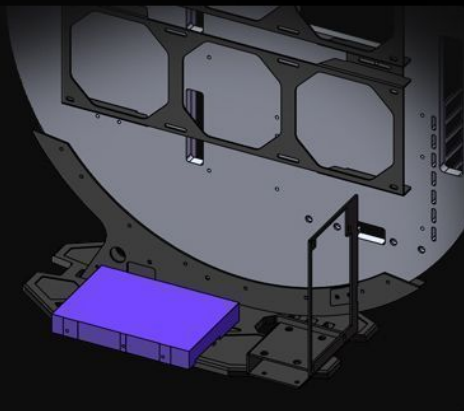

ITX

Features

More extended "new" poses

更多扩展“新”姿势

Flexible and Free Installation of Graphics Card

Flexible and Free Installation of Graphics Card

*FBACEXL-02 should be selected for vertical installation of graphics cards.

Storage support

HDD*1 fixed-installation bit is supported at the bottom to meet the expansion needs of players for storage.

HDD*1

Fast line management positions

The allocated positions can hide the disorganized lines in the invisible.