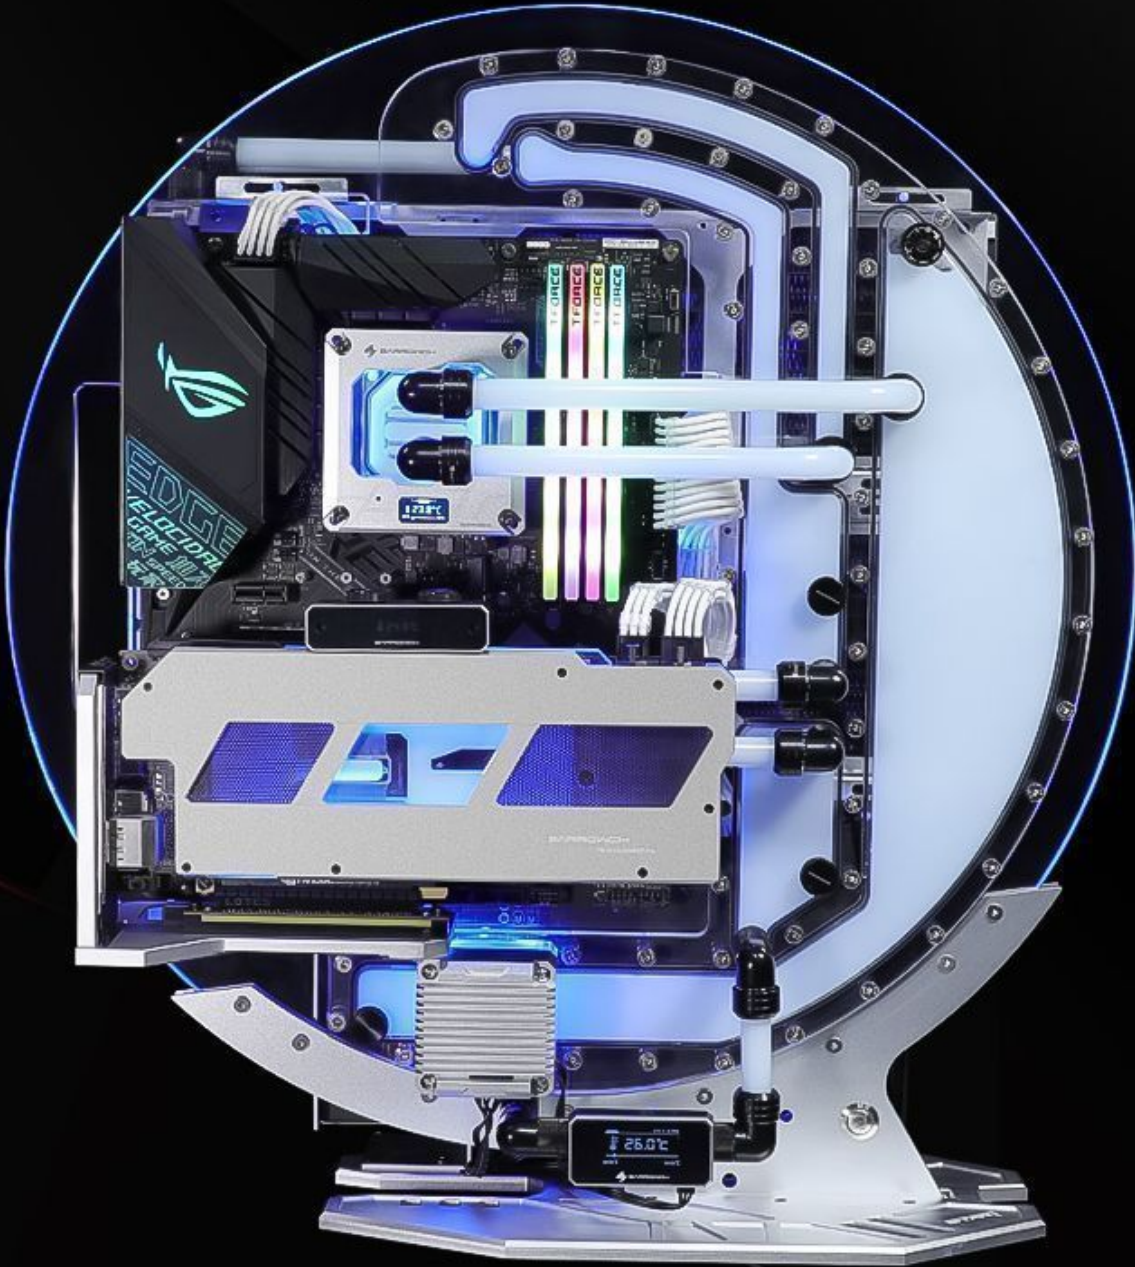

Motherboard compatibility

主板兼容性

To the greatest extent, the ATX Extend is supported to meet the expansion requirements for the mainframe.