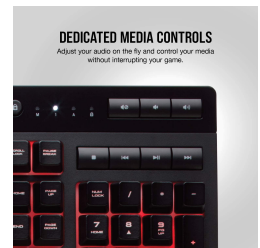

## THREE-ZONE DYNAMIC RGB BACKLIGHTING

Illuminate your desktop with customizable colors and effects using CORSAIR iCUE software.

Customize your keyboard's RGB lighting and effects, create macros, remap keys, and more with CORSAIR iCUE.

## Short Description

---

The K55 RGB keyboard is your first step towards enhanced performance.

## Description

---

The K55 RGB keyboard is your first step towards enhanced performance. Stay one step ahead with 6 dedicated on the fly programmable macro keys. Multi key anti-ghosting ensures your simultaneous key press combos are executed the way you wanted. The dedicated volume and media playback buttons enable control of all of your media without interrupting the game. RGB backlighting and intuitive lighting modes provide expressive lighting options, all under your control. Quiet, responsive keys provide a satisfying feel. The K55 RGB gaming keyboard comes with a detachable soft rubber wrist rest to ensure additional comfort during marathon gaming sessions. Keyboard cable type non-braided.

## Features

---

- Dynamic RGB backlighting across three zones, with full customization of colors and lighting effects
- Dust and spill resistant design rated up to IP42 protection guards against accidents so your gameplay never has to stop
- Six programmable macro keys give you the in-game advantage of powerful macros or key remaps
- Detachable, soft rubber palm rest reduces stress on your wrists so you can play longer in comfort
- Dedicated volume and media controls give you direct control over your audio without having to interrupt your game