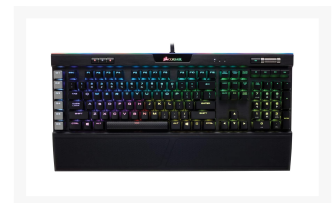

# Corsair Gaming K95 RGB PLATINUM Mechanical Keyboard, Cherry MX Brown, Black (CH-9127012- NA) and Corsair Gaming MM800 RGB Polaris Mouse Pad

\$229.99

## Short Description

---

CORSAIR K95 RGB PLATINUM features CHERRY MX Brown keyswitches backed by a lightweight aluminum frame.

## Description

---

CORSAIR K95 RGB PLATINUM features CHERRY MX Brown keyswitches backed by a lightweight aluminum frame. 8MB profile storage with hardware macro and lighting playback enable profile access independent of external software. Utilize the 19-zone LightEdge to add to dramatic animations and effects. Take advantage of the 6 programmable G-keys for in-game macros. 100% anti-ghosting with full key rollover on USB ensures every keystroke translates directly into accurate gameplay. USB pass-through port provides convenient access to an additional USB port for your mouse or headset. Dedicated volume and multimedia controls allow you to adjust your audio without interrupting your game.

The MM800 RGB Polaris builds on the foundation of Corsair mouse pads excellence in durability, tracking, and precision and adds a new level of LED immersion. An integrated USB pass-through port frees up a valuable USB port on your system. A low friction micro-texture surface combines with ample surface area (350mm x 260mm x 5mm) for pixel-precise tracking. Use the CUE interface to take control of 15 individual RGB zones, powered by true PWM lighting to display the most accurate color reproduction, and synchronize each of the lighting zones with other Corsair RGB products to complete the ultimate gaming setup.