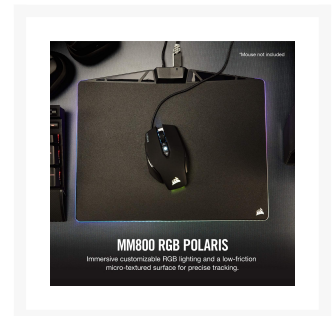

# Corsair Gaming K95 RGB PLATINUM Mechanical Keyboard, Cherry MX Brown, Black (CH-9127012- NA) and Corsair Gaming MM800 RGB Polaris Mouse Pad

\$229.99

## Short Description

---

CORSAIR K95 RGB PLATINUM features CHERRY MX Brown keyswitches backed by a lightweight aluminum frame.

## Description

---

CORSAIR K95 RGB PLATINUM features CHERRY MX Brown keyswitches backed by a lightweight aluminum frame. 8MB profile storage with hardware macro and lighting playback enable profile access independent of external software. Utilize the 19-zone LightEdge to add to dramatic animations and effects. Take advantage of the 6 programmable G-keys for in-game macros. 100% anti-ghosting with full key rollover on USB ensures every keystroke translates directly into accurate gameplay. USB pass-through port provides convenient access to an additional USB port for your mouse or headset. Dedicated volume and multimedia controls allow you to adjust your audio without interrupting your game.