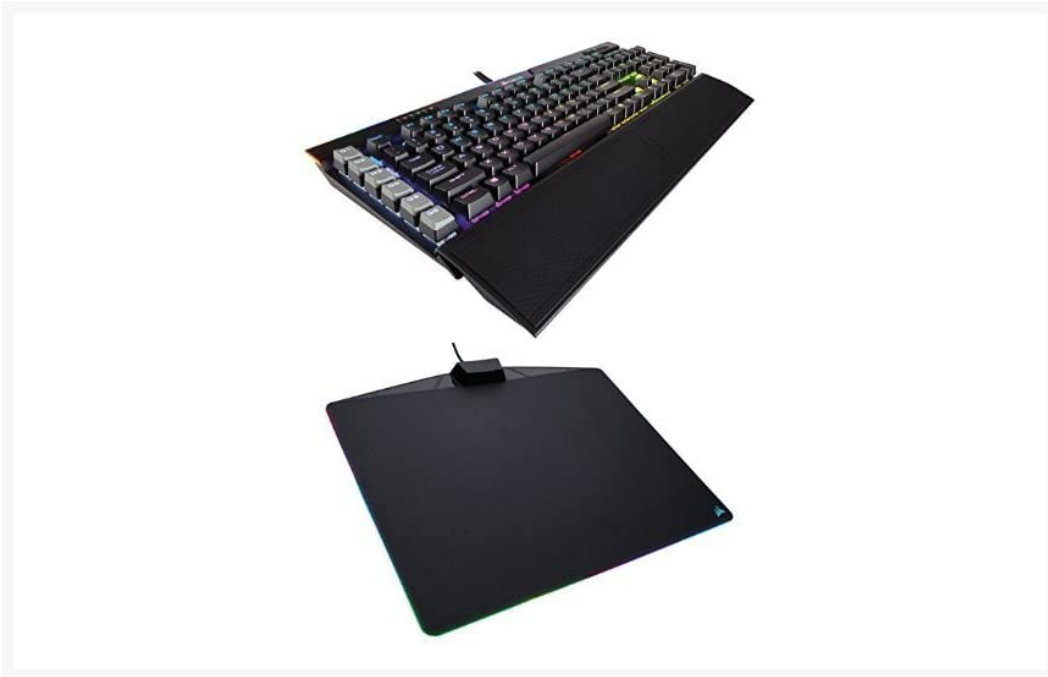

# Corsair Gaming K95 RGB PLATINUM Mechanical Keyboard, Cherry MX Brown, Black (CH-9127012- NA) and Corsair Gaming MM800 RGB Polaris Mouse Pad

\$229.99

## Short Description

---

CORSAIR K95 RGB PLATINUM features CHERRY MX Brown keyswitches backed by a lightweight aluminum frame.

## Description

---

CORSAIR K95 RGB PLATINUM features CHERRY MX Brown keyswitches backed by a lightweight aluminum frame. 8MB profile storage with hardware macro and lighting playback enable profile access independent of external software. Utilize the 19-zone LightEdge to add to dramatic animations and effects. Take advantage of the 6 programmable G-keys for in-game macros. 100% anti-ghosting with full key rollover on USB ensures every keystroke translates directly into accurate gameplay. USB pass-through port provides convenient access to an additional USB port for your mouse or headset. Dedicated volume and multimedia controls allow you to adjust your audio without interrupting your game.

The MM800 RGB Polaris builds on the foundation of Corsair mouse pads excellence in durability, tracking, and precision and adds a new level of LED immersion. An integrated USB pass-through port frees up a valuable USB port on your system. A low friction micro-texture surface combines with ample surface area (350mm x 260mm x 5mm) for pixel-precise tracking. Use the CUE interface to take control of 15 individual RGB zones, powered by true PWM lighting to display the most accurate color reproduction, and synchronize each of the lighting zones with other Corsair RGB products to complete the ultimate gaming setup.