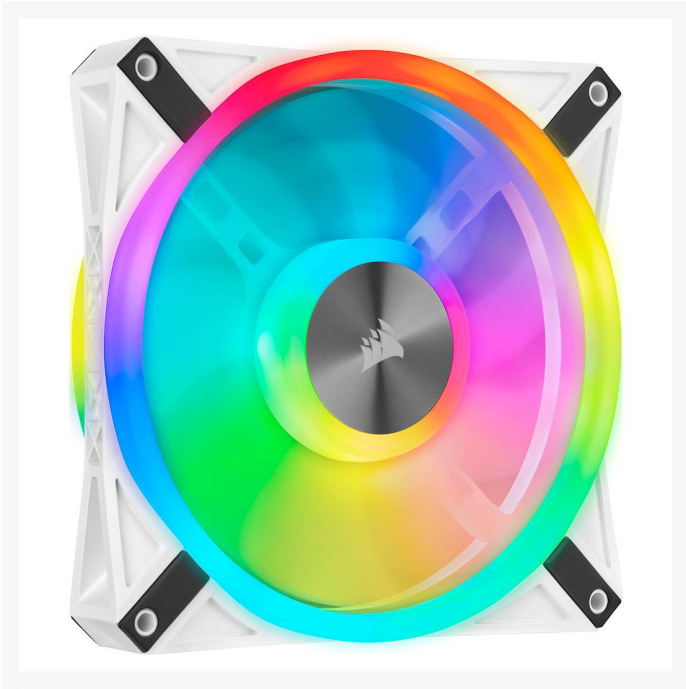

CORSAIR QL Series, iCUE QL140 RGB, 140mm RGB LED PWM White Fan, Single Fan

\$49.95

Product Images

Short Description

Cool your computer while displaying dazzling light shows with this white CORSAIR iCUE RGB 140mm fan.

Description

Cool your computer while displaying dazzling light shows with this white CORSAIR iCUE RGB 140mm fan. The four lighting zones and 34 LEDs combine to deliver colorful illumination, while the CORSAIR iCUE software offers simple customization and control. This 140mm CORSAIR iCUE RGB 140mm fan delivers up to 50.2 cfm

of airflow for thermal regulation, and the built-in rubber dampers minimize noise production.

Features

34 Individually Addressable RGB LEDs: Fully equipped with 34 RGB LEDs across four lighting zones to enhance your CORSAIR QL RGB-cooled system.