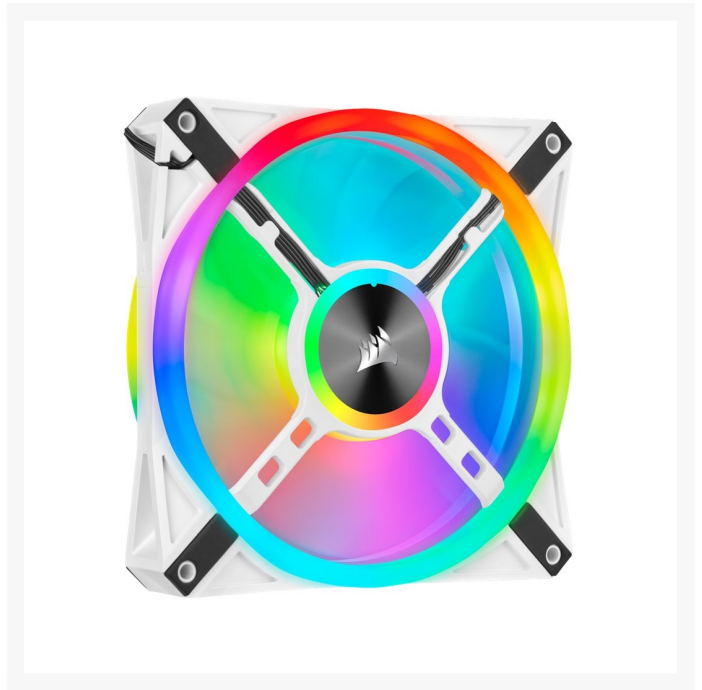

CORSAIR QL Series, iCUE QL140 RGB, 140mm RGB LED PWM White Fan, Single Fan

\$49.95

Product Images

Short Description

Cool your computer while displaying dazzling light shows with this white CORSAIR iCUE RGB 140mm fan.

Description

Cool your computer while displaying dazzling light shows with this white CORSAIR iCUE RGB 140mm fan. The four lighting zones and 34 LEDs combine to deliver colorful illumination, while the CORSAIR iCUE software offers simple customization and control. This 140mm CORSAIR iCUE RGB 140mm fan delivers up to 50.2 cfm

of airflow for thermal regulation, and the built-in rubber dampers minimize noise production.

Features

34 Individually Addressable RGB LEDs: Fully equipped with 34 RGB LEDs across four lighting zones to enhance your CORSAIR QL RGB-cooled system.