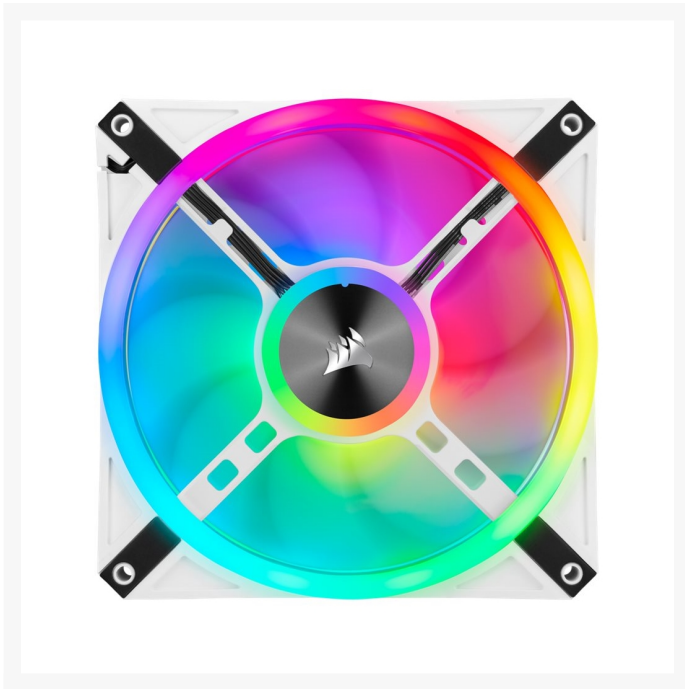

CORSAIR QL Series, iCUE QL140 RGB, 140mm RGB LED PWM White Fan, Single Fan

\$49.95

Product Images

Short Description

Cool your computer while displaying dazzling light shows with this white CORSAIR iCUE RGB 140mm fan.

Description

Cool your computer while displaying dazzling light shows with this white CORSAIR iCUE RGB 140mm fan. The four lighting zones and 34 LEDs combine to deliver colorful illumination, while the CORSAIR iCUE software offers simple customization and control. This 140mm CORSAIR iCUE RGB 140mm fan delivers up to 50.2 cfm

of airflow for thermal regulation, and the built-in rubber dampers minimize noise production.

Features

34 Individually Addressable RGB LEDs: Fully equipped with 34 RGB LEDs across four lighting zones to enhance your CORSAIR QL RGB-cooled system.

Lower Your System Temperatures: Powerful fan speeds up to 1,250 RPM, pushing up to 50.2 CFM of air.

Low-Noise 140mm Fan Blade: Semi-transparent fan blade engineered for quiet operation while allowing your RGB lighting to shine through.