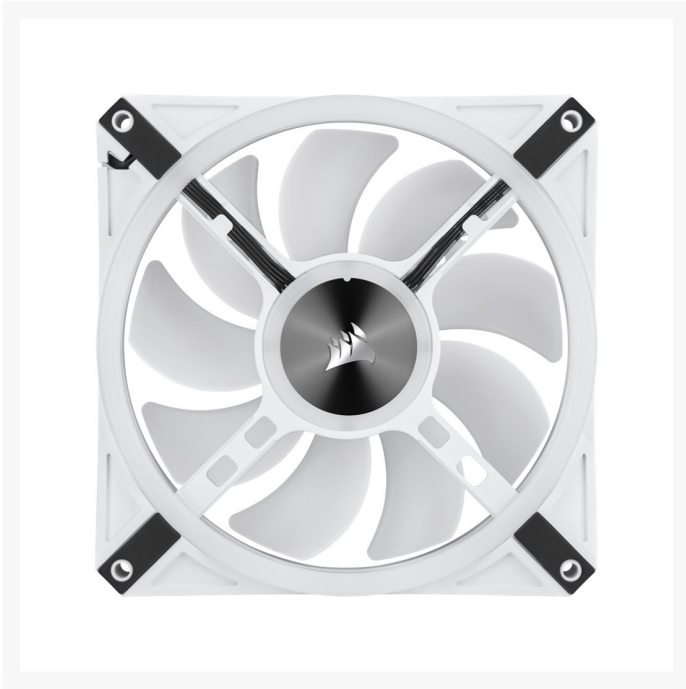

CORSAIR QL Series, iCUE QL140 RGB, 140mm RGB LED PWM White Fan, Single Fan

\$49.95

Product Images

Short Description

Cool your computer while displaying dazzling light shows with this white CORSAIR iCUE RGB 140mm fan.

Description

Cool your computer while displaying dazzling light shows with this white CORSAIR iCUE RGB 140mm fan. The four lighting zones and 34 LEDs combine to deliver colorful illumination, while the CORSAIR iCUE software offers simple customization and control. This 140mm CORSAIR iCUE RGB 140mm fan delivers up to 50.2 cfm

of airflow for thermal regulation, and the built-in rubber dampers minimize noise production.

Features

34 Individually Addressable RGB LEDs: Fully equipped with 34 RGB LEDs across four lighting zones to enhance your CORSAIR QL RGB-cooled system.

Lower Your System Temperatures: Powerful fan speeds up to 1,250 RPM, pushing up to 50.2 CFM of air.

Low-Noise 140mm Fan Blade: Semi-transparent fan blade engineered for quiet operation while allowing your RGB lighting to shine through.