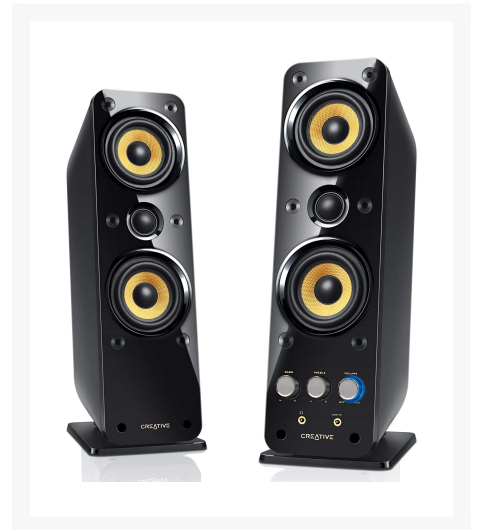

Performance-PCs.com

1701 R. J. Conlan Blvd.
NE, Unit #5
Palm Bay, FL 32905, USA

Toll Free: 888-381-8222

www.performance-pcs.com
sales@performance-pcs.com

CREATIVE

Creative GigaWorks T40 Series II 2.0 Multimedia Speaker System with BasXPort Technology, Black

\$109.99

Short Description

Fill your room with vibrant audio from the GigaWorks T40 Series II speakers, the enhanced model of the award-winning GigaWorksT40.

Description

Fill your room with vibrant audio from the GigaWorks T40 Series II speakers, the enhanced model of the award-winning GigaWorksT40.

The GigaWorks T40 Series II propels audio enjoyment into the next level of acoustic fidelity. There's no need for a physical subwoofer as the three-driver Midrange-Tweeter-Midrange (MTM) audiophile configuration comes with BasXPort technology - delivering excellent dynamics with rich extended bass. While the silk dome tweeter with dual woven glass fiber drivers produces crystal clear highs with full range audio, the whole system also offers an improved power output of 16W RMS per satellite.

Features

- Refer the user manual below for troubleshooting
- BasXPort technology enhances the low frequency response without the bulkiness of a subwoofer. Convenient front access to volume, bass, treble and input jacks.
- Connects to your computer, MP3 player, LCD TV or other stereo audio sources.
- Comes with a power-saving feature that puts the speaker on standby when audio is not detected, and wakes it up automatically when audio is played.
- Connector Type : Line-In, AUX-in