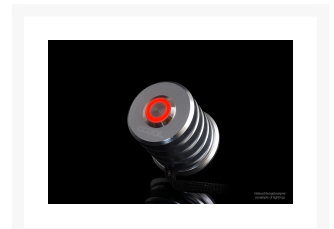

Alphacool Powerbutton Body - Chrome

\$17.99

Product Images

Short Description

The world renowned water cooling manufacturer, Alphacool, offers a new simple solution to start your PC fast and easy with the Powerbutton.

Description

The world renowned water cooling manufacturer, Alphacool, offers a new simple solution to start your PC fast and easy with the Powerbutton. Most computers are under or on the side of your desk. In this position, the start button is sometimes difficult to reach. Also modders usually like to remove or reposition the start buttons differently to create something far nicer.

All you need is a anti vandal switch with a 19 mm thread. The extensive selection of anti vandal switches gives you the freedom to choose your colour and design completely. Furthermore you need a suitable cable, which you can connect to the switch and your mainboard. Here we recommend the Alphacool Powerbutton/Button connection cable with a length of 2 or 3 m.

Features

Technical Details

- Dimensions:
Diameter bottom: 50mm
Diameter tower: 45mm
Height: 49mm
Drill hole for switch: 19mm
- Material: aluminum
- Color: chrome

Specifications

- 1x Alphacool Powerbutton Body - Chrome
- Manual