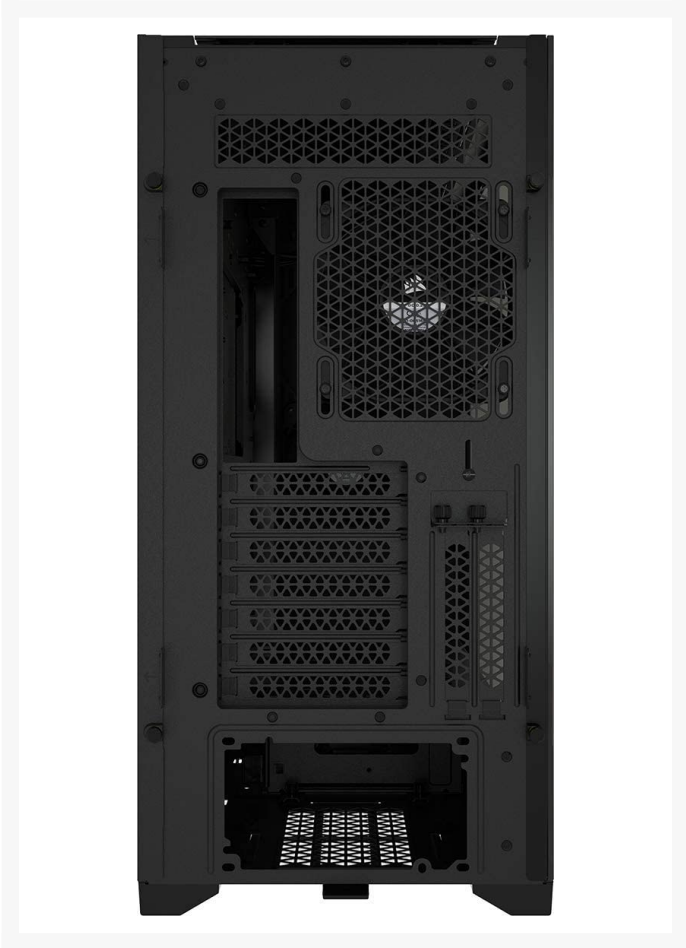

# Corsair 5000D Tempered Glass Mid-Tower ATX PC Case - Black

\$164.95

## Short Description

---

The CORSAIR 5000D is a mid-tower ATX case that shows off your PC, and not its cables.

## Description

---

The CORSAIR 5000D is a mid-tower ATX case that shows off your PC, and not its cables. CORSAIR RapidRoute cable management makes it simple to keep cables hidden from sight, two CORSAIR AirGuide fans offer directed airflow, and a motherboard tray with customizable fan mounts lets you install multiple 360mm radiators.

## Features

---

- The 5000D makes a stunning, showpiece-worthy PC easy to build, and even easier to keep cool with the space and flexibility to mount multiple 360mm radiators.
- A minimalist solid steel front panel offers superb durability and sharp looks, with dedicated ventilation channels for ample airflow.
- The CORSAIR RapidRoute cable management system makes it simple and fast to route your major cables through a single hidden channel, with an easy-access hinged door and a roomy 25mm of space behind the motherboard for all of your cables.
- Includes two CORSAIR 120mm AirGuide fans, utilizing anti-vortex vanes to concentrate airflow and enhance cooling.
- A motherboard tray with customizable fan mounts allows you to side-mount up to 3x 120mm fans or up to a 360mm radiator, enabling new flexible cooling options.