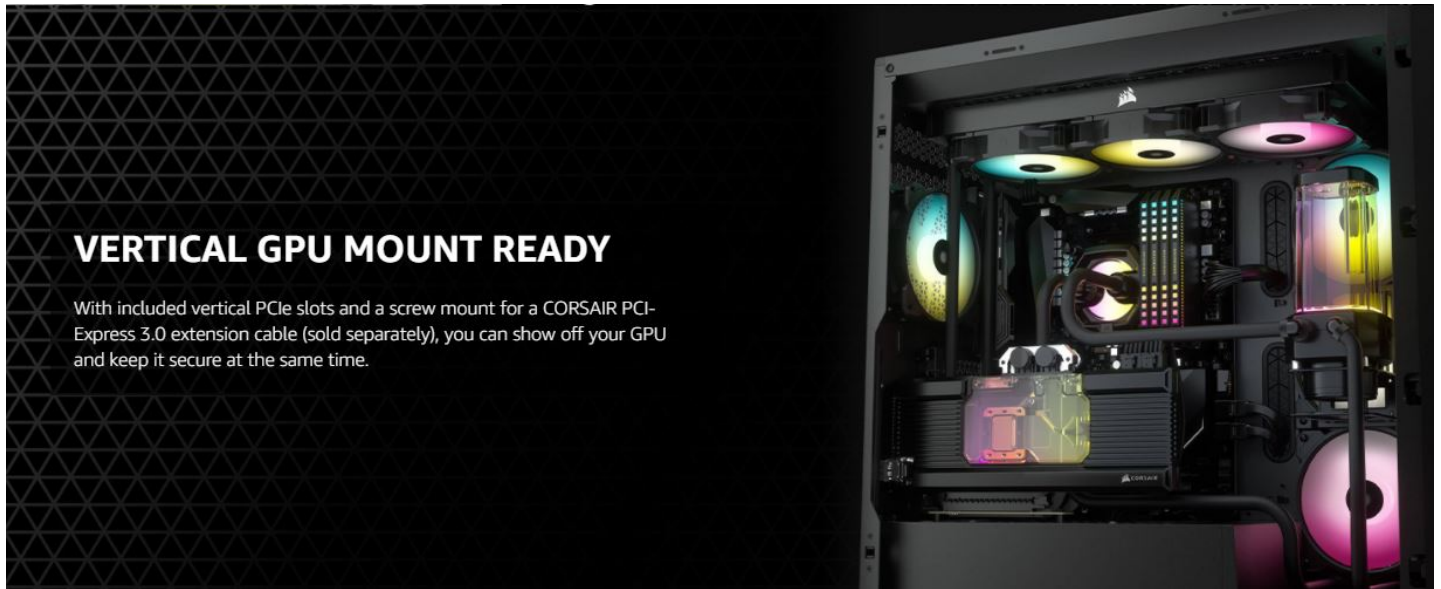

## Short Description

---

The CORSAIR 5000D is a mid-tower ATX case that shows off your PC, and not its cables.

## Description

---

The CORSAIR 5000D is a mid-tower ATX case that shows off your PC, and not its cables. CORSAIR RapidRoute cable management makes it simple to keep cables hidden from sight, two CORSAIR AirGuide fans offer directed airflow, and a motherboard tray with customizable fan mounts lets you install multiple 360mm radiators.

## Features

---

- The 5000D makes a stunning, showpiece-worthy PC easy to build, and even easier to keep cool with the space and flexibility to mount multiple 360mm radiators.
- A minimalist solid steel front panel offers superb durability and sharp looks, with dedicated ventilation channels for ample airflow.
- The CORSAIR RapidRoute cable management system makes it simple and fast to route your major cables through a single hidden channel, with an easy-access hinged door and a roomy 25mm of space behind the motherboard for all of your cables.
- Includes two CORSAIR 120mm AirGuide fans, utilizing anti-vortex vanes to concentrate airflow and enhance cooling.
- A motherboard tray with customizable fan mounts allows you to side-mount up to 3x 120mm fans or up to a 360mm radiator, enabling new flexible cooling options.