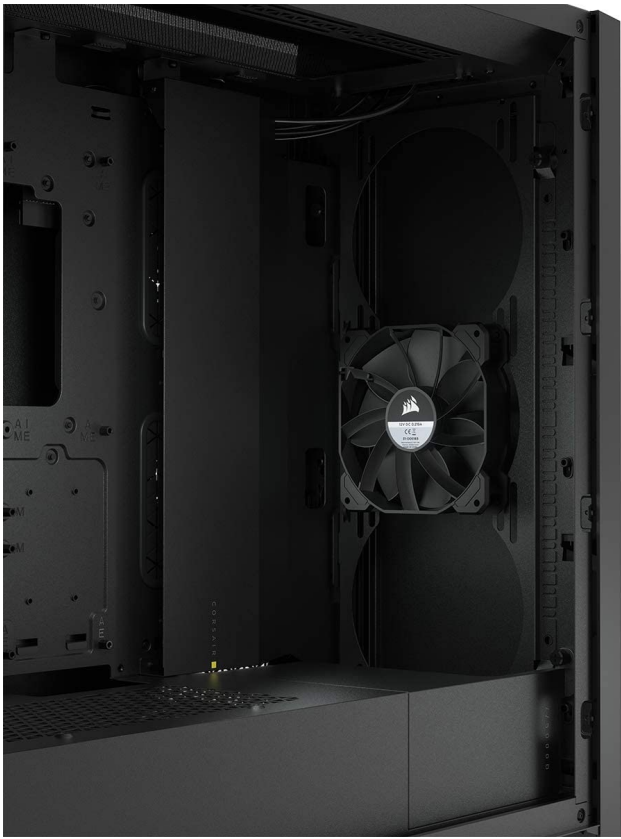

# Corsair 5000D Tempered Glass Mid-Tower ATX PC Case - Black

\$164.95

## Short Description

---

The CORSAIR 5000D is a mid-tower ATX case that shows off your PC, and not its cables.

## Description

---

The CORSAIR 5000D is a mid-tower ATX case that shows off your PC, and not its cables. CORSAIR RapidRoute cable management makes it simple to keep cables hidden from sight, two CORSAIR AirGuide fans offer directed airflow, and a motherboard tray with customizable fan mounts lets you install multiple 360mm radiators.

## Features

---

- The 5000D makes a stunning, showpiece-worthy PC easy to build, and even easier to keep cool with the space and flexibility to mount multiple 360mm radiators.
- A minimalist solid steel front panel offers superb durability and sharp looks, with dedicated ventilation channels for ample airflow.
- The CORSAIR RapidRoute cable management system makes it simple and fast to route your major cables through a single hidden channel, with an easy-access hinged door and a roomy 25mm of space behind the motherboard for all of your cables.
- Includes two CORSAIR 120mm AirGuide fans, utilizing anti-vortex vanes to concentrate airflow and enhance cooling.
- A motherboard tray with customizable fan mounts allows you to side-mount up to 3x 120mm fans or up to a 360mm radiator, enabling new flexible cooling options.