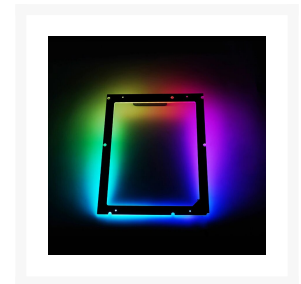

ae FormulaMod

$39.99

Motherboard RGB For ATX
Decoration 5v RGB Lighting
For Mobo PC Computer
Adornment Luminous
Backplane

Product Images