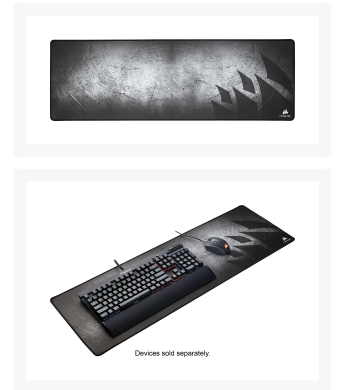


 **Corsair MM300 - Anti-Fray  
Cloth Gaming Mouse Pad**

\$32.99

Product Images

Short Description

Maximize the precision of your high-DPI optical or laser mouse with this Corsair MM300 gaming mouse mat,

Description

Maximize the precision of your high-DPI optical or laser mouse with this Corsair MM300 gaming mouse mat, which features a textile-weave surface that enables pixel-precise targeting and precision tracking for lethal control as you game the night away.

## Features

---

Designed for high-DPI optical and laser mice  
For accuracy and precision with your gaming mouse.

Textile-weave surface  
Enables pixel-precise targeting and low-friction tracking.

Antiskid rubber base  
Stays firmly in place.

Reinforced stitched edges  
Help prevent the surface from peeling for durability.

Extended size  
Lets you set your keyboard and mouse on the mat.