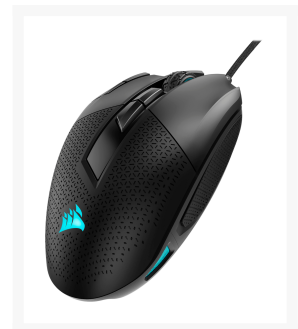

Corsair Nightsword RGB - Comfort Performance Tunable FPS/MOBA

\$79.99

Product Images

Short Description

The Corsair NightSword RGB performance tunable gaming mouse is equipped with a cutting-edge 18,000 DPI optical sensor, sophisticated weight Calibration and a real-time center of gravity detection system.

Description

The Corsair NightSword RGB performance tunable gaming mouse is equipped with a cutting-edge 18,000 DPI optical sensor, sophisticated weight Calibration and a real-time center of gravity detection system. A comfortable contoured design, ten programmable buttons, and ultra-durable Omron switches deliver first-rate gaming performance. Two sets of weights and six mounting locations allow you to adjust weight between 119g and 141g. With over 100 different configurations. Use Corsair CUE software to enable real-time Smart weight tuning, control dynamic four-zone RGB lighting, create custom macros, and calibrate your mouse to your playing surface. And with onboard profile storage to take your settings with you, NightSword RGB makes for perfectly calibrated gaming anywhere, anytime.

Features

- Corsair exclusive software automatically detects the center of gravity in real time, allowing you to adjust weight between 119g and 141g and fine tune balance to perfectly fit your grip
- A custom PixArt PMW3391 native 18,000 DPI optical sensor, adjustable in 1 DPI resolution steps, gives you total sensitivity customization and ultra accurate tracking
- Built with a comfortable contoured shape that naturally fits your hand, with high-performance rubber grips inspired by Pro sports equipment
- Ten fully programmable buttons let you customize your gaming, with the in game advantage of powerful macros and key Remaps
- Includes two sets of weights with six mounting locations, Offering 120 different weight and balance configurations for a precisely calibrated gaming experience