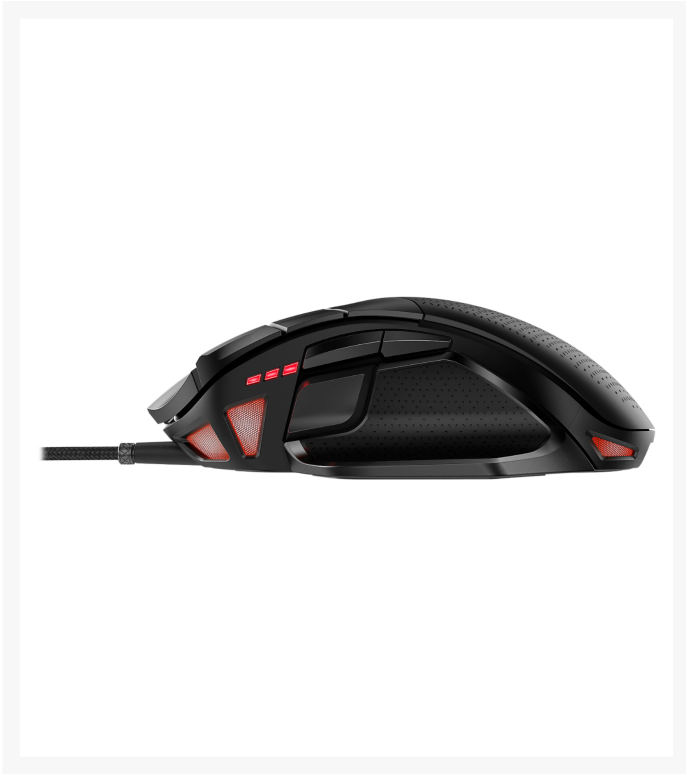

Corsair Nightsword RGB - Comfort Performance Tunable FPS/MOBA

\$79.99

Product Images

Short Description

The Corsair NightSword RGB performance tunable gaming mouse is equipped with a cutting-edge 18,000 DPI optical sensor, sophisticated weight Calibration and a real-time center of gravity detection system.

Description

The Corsair NightSword RGB performance tunable gaming mouse is equipped with a cutting-edge 18,000 DPI optical sensor, sophisticated weight Calibration and a real-time center of gravity detection system. A comfortable contoured design, ten programmable buttons, and ultra-durable Omron switches deliver first-rate gaming performance. Two sets of weights and six mounting locations allow you to adjust weight between 119g and 141g. With over 100 different configurations. Use Corsair CUE software to enable real-time Smart weight tuning, control dynamic four-zone RGB lighting, create custom macros, and calibrate your mouse to your playing surface. And with onboard profile storage to take your settings with you, NightSword RGB makes for perfectly calibrated gaming anywhere, anytime.

Features

- Corsair exclusive software automatically detects the center of gravity in real time, allowing you to adjust weight between 119g and 141g and fine tune balance to perfectly fit your grip
- A custom PixArt PMW3391 native 18,000 DPI optical sensor, adjustable in 1 DPI resolution steps, gives you total sensitivity customization and ultra accurate tracking
- Built with a comfortable contoured shape that naturally fits your hand, with high-performance rubber grips inspired by Pro sports equipment
- Ten fully programmable buttons let you customize your gaming, with the in game advantage of powerful macros and key Remaps
- Includes two sets of weights with six mounting locations, Offering 120 different weight and balance configurations for a precisely calibrated gaming experience