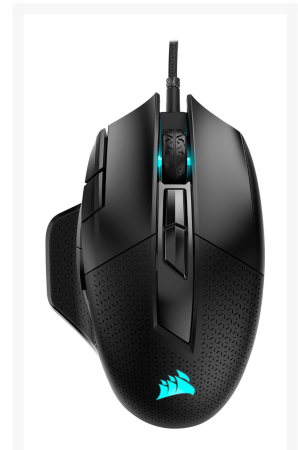

Corsair Nightsword RGB - Comfort Performance Tunable FPS/MOBA

\$79.99

Product Images

Short Description

The Corsair NightSword RGB performance tunable gaming mouse is equipped with a cutting-edge 18,000 DPI optical sensor, sophisticated weight Calibration and a real-time center of gravity detection system.

Description

The Corsair NightSword RGB performance tunable gaming mouse is equipped with a cutting-edge 18,000 DPI optical sensor, sophisticated weight Calibration and a real-time center of gravity detection system. A comfortable contoured design, ten programmable buttons, and ultra-durable Omron switches deliver first-rate gaming performance. Two sets of weights and six mounting locations allow you to adjust weight between 119g and 141g. With over 100 different configurations. Use Corsair CUE software to enable real-time Smart weight tuning, control dynamic four-zone RGB lighting, create custom macros, and calibrate your mouse to your playing surface. And with onboard profile storage to take your settings with you, NightSword RGB makes for perfectly calibrated gaming anywhere, anytime.

Features

- Corsair exclusive software automatically detects the center of gravity in real time, allowing you to adjust weight between 119g and 141g and fine tune balance to perfectly fit your grip
- A custom PixArt PMW3391 native 18,000 DPI optical sensor, adjustable in 1 DPI resolution steps, gives you total sensitivity customization and ultra accurate tracking
- Built with a comfortable contoured shape that naturally fits your hand, with high-performance rubber grips inspired by Pro sports equipment
- Ten fully programmable buttons let you customize your gaming, with the in game advantage of powerful macros and key Remaps
- Includes two sets of weights with six mounting locations, Offering 120 different weight and balance configurations for a precisely calibrated gaming experience