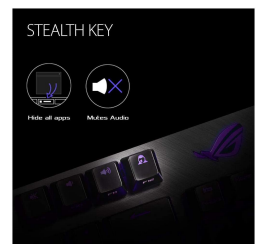

# ASUS RGB Mechanical Gaming Keyboard - ROG Strix Scope TKL | Cherry MX Brown Switches

\$109.99

## Short Description

---

Designed for FPS gaming, the ROG Strix Scope TKL features responsive Cherry MX Brown

### READY FOR DAY & NIGHT

The Quick-Toggle Switch prepares ROG Strix Scope TKL Deluxe for gaming or the daily grind, toggling the top row between media or function (Fn) key input – so it's easy to switch modes for work or play. The keyboard is topped with an aluminum faceplate for everyday resilience, and finished with a striking slash aesthetic for a little touch of style.

### INSTANT PRIVACY

A quick tap of ROG Strix Scope TKL Deluxe's Stealth key instantly hides all apps and mutes all audio, assuring privacy the moment you need it. Decorated with an iconic cloaked-figure motif, a second push of Stealth puts everything back to just the way it was.