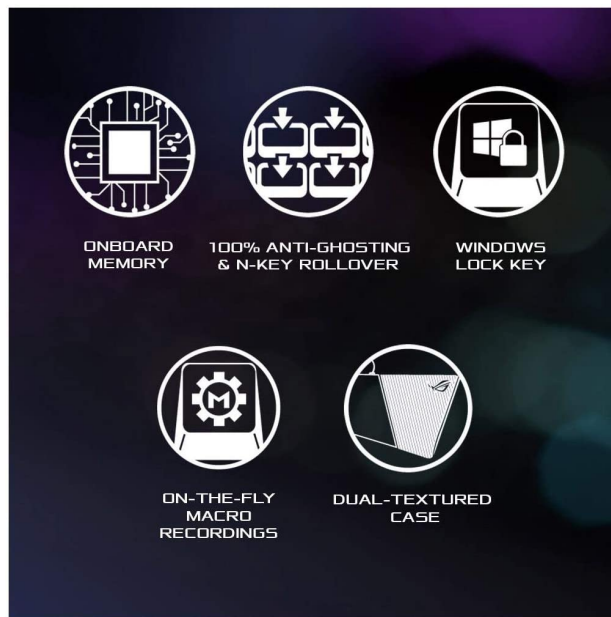

Short Description

Designed for FPS gaming, the ROG Strix Scope TKL features responsive Cherry MX Brown