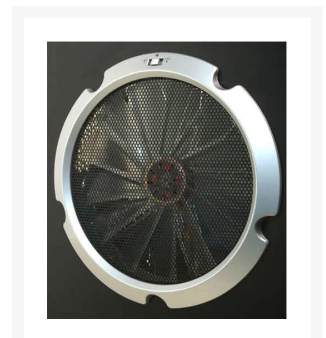

Enermax ECA3052-BL Chakra Mid Tower Case with 250mm Fan and Front eSATA port - Blue

Special Price
\$52.46 was
\$69.95

Product Images

Short Description

The new Enermax Chakra is the perfect balance between air flow and functionality. Massive 25cm fan intake will cool down the meanest dual video card setup.

Description

The new Enermax Chakra is the perfect balance between air flow and functionality. Massive 25cm fan intake will cool down the meanest dual video card setup.

The Chakra is the first case to have and external front e-SATA port for lightning fast data transfer rate. Once again Enermax hits it on all cylinders with the beautiful new Chakra case! Available in 3 stunning colors.

Features

- World's first case with external SATA port in front
- Massively curved meshed front panel with 2 brushed aluminum columns
- 2 CD-ROM flip covers integrated
- On-Top interface for the easiest access (e-SATA, 2 x USB, Audio I/O)
- Tool-free drive bays and removable HDD cage

- Intel CAG v1.1 Air Duct for extreme CPU cooling
- 12cm fan slots in front and rear for silent cooling (12cm blue LED fan included)