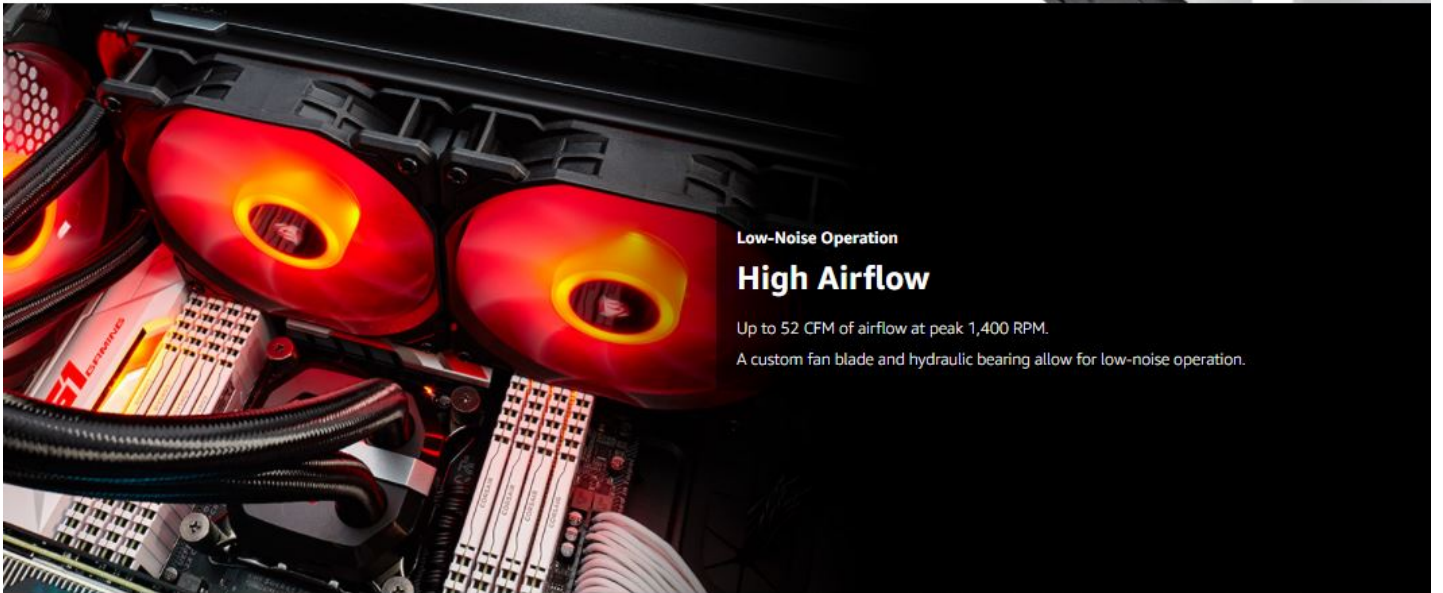

 **Corsair Air Series™ AF120**
LED (2018) Red 120mm Fan
Triple Pack

\$44.99

Product Images

Short Description

CORSAIR AF120 LED cooling fans combine bright LED lighting, strong static pressure, low noise, and high airflow to deliver great cooling performance anywhere in your PC

Description

Corsair AF120 LED cooling fans combine bright LED lighting, strong static pressure, low noise and high airflow to deliver great cooling performance anywhere in your PC. Whether it's as an intake or exhaust case fan, or mounted to a Corsair Hydro Series liquid CPU cooler's radiator, AF120 LED fans provide up to 52 CFM of airflow where your system needs it most. Available in a choice of red, white or blue, AF120 LED's four hub-mounted LEDs radiate vivid and diffused lighting across a specially designed Opaque fan blade, illuminating your system with a brilliant burst of color.

Diffused LED Illumination

An opaque fan blade diffuses lighting to ensure stunning LED illumination.

Low-Noise Operation

High Airflow

Up to 52 CFM of airflow at peak 1,400 RPM.

A custom fan blade and hydraulic bearing allow for low-noise operation.