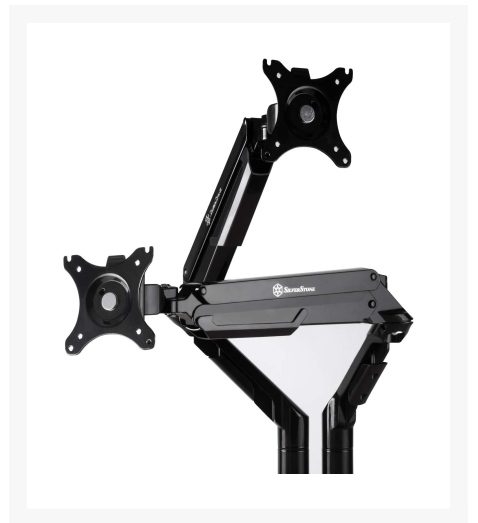

Performance-PCs.com

1701 R. J. Conlan Blvd.  
NE, Unit #5  
Palm Bay, FL 32905, USA

Toll Free: 888-381-8222

www.performance-pcs.com  
sales@performance-pcs.com

 SilverStone Technology  
ARM21B Dual Vesa Monitor  
Riser Arm Mount for 2  
Monitors up to 36" and 9Kg  
Each

## Short Description

---

A great lift for your desktop monitors. Gas spring ensures effortlessly raises and lowers your screen.

### The SilverStone ARM21B Dual Arm Monitor Desk Mount

The ARM21B offers a high-end mounting solution for two monitors up to 32" in size and 19.8 pounds. Its gas springs make it easy to raise and lower the screens, and the mounts also offer tilt, swivel, and 360 degrees of rotation. Other features include:

## Features

---

- Lightweight but strong aluminum and steel construction
- Easy installation and cable management
- 75mm and 100mm VESA mounting interface
- Clamp or grommet installation
- Gas spring ensures effortlessly raises and lowers your screen
- Compatible with monitors up to 32" in size and 9kg (19.8 lbs.)
- Grommet/clamp mount BASES for installation flexibility
- Easy Installation and cable management
- Meet VESA mounting interface Standard