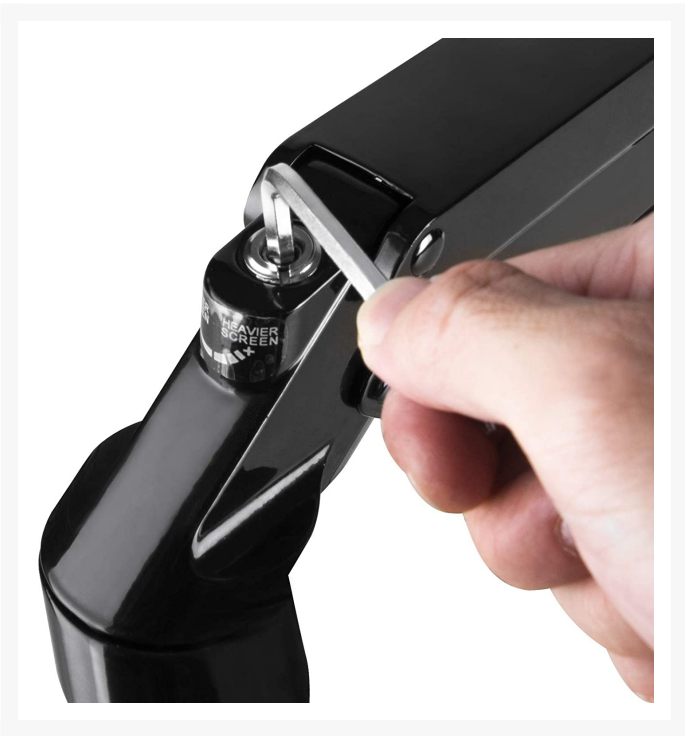

Performance-PCs.com

1701 R. J. Conlan Blvd.  
NE, Unit #5  
Palm Bay, FL 32905, USA

Toll Free: 888-381-8222

www.performance-pcs.com  
sales@performance-pcs.com

 SilverStone Technology  
ARM21B Dual Vesa Monitor  
Riser Arm Mount for 2  
Monitors up to 36" and 9Kg  
Each

## Short Description

---

A great lift for your desktop monitors. Gas spring ensures effortlessly raises and lowers your screen.

### The SilverStone ARM21B Dual Arm Monitor Desk Mount

The ARM21B offers a high-end mounting solution for two monitors up to 32" in size and 19.8 pounds. Its gas springs make it easy to raise and lower the screens, and the mounts also offer tilt, swivel, and 360 degrees of rotation. Other features include:

## Features

---

- Lightweight but strong aluminum and steel construction
- Easy installation and cable management
- 75mm and 100mm VESA mounting interface
- Clamp or grommet installation
- Gas spring ensures effortlessly raises and lowers your screen
- Compatible with monitors up to 32" in size and 9kg (19.8 lbs.)
- Grommet/clamp mount BASES for installation flexibility
- Easy Installation and cable management
- Meet VESA mounting interface Standard