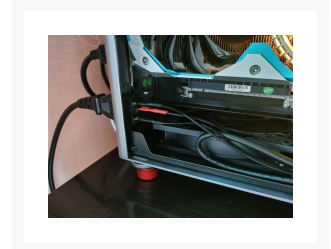

Computer Case Extension Cord Power 90 Degree Angle Extension Cord 40cm

As low as
\$9.99

Product Images

Short Description

Computer Case Extension Cord Power 90 Degree Angle Extension Cord (40cm) Acrylic version

Description

Product Description

Computer Case Extension Cord Power 90 Degree Angle Extension Cord (40cm) Acrylic version

ECP-AE-40

Additional Information

Brand	ModDIY
SKU	MDY-CO507
Weight	0.1000
Color	Black
Gender	Male/Female Set
Vendor SKU/EAN	Uses Custom Options