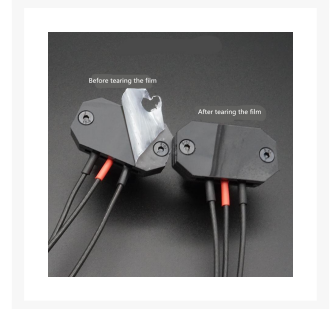

Computer Case Extension Cord Power 90 Degree Angle Extension Cord 40cm

As low as
\$9.99

Product Images

Short Description

Computer Case Extension Cord Power 90 Degree Angle Extension Cord (40cm) Acrylic version

Description

Product Description

Computer Case Extension Cord Power 90 Degree Angle Extension Cord (40cm) Acrylic version

ECP-AE-40

Additional Information

Brand	ModDIY
SKU	MDY-CO507
Weight	0.1000
Color	Black
Gender	Male/Female Set
Vendor SKU/EAN	Uses Custom Options

Product Options

Psu Accessories:	Reverse Side
	Positive Side