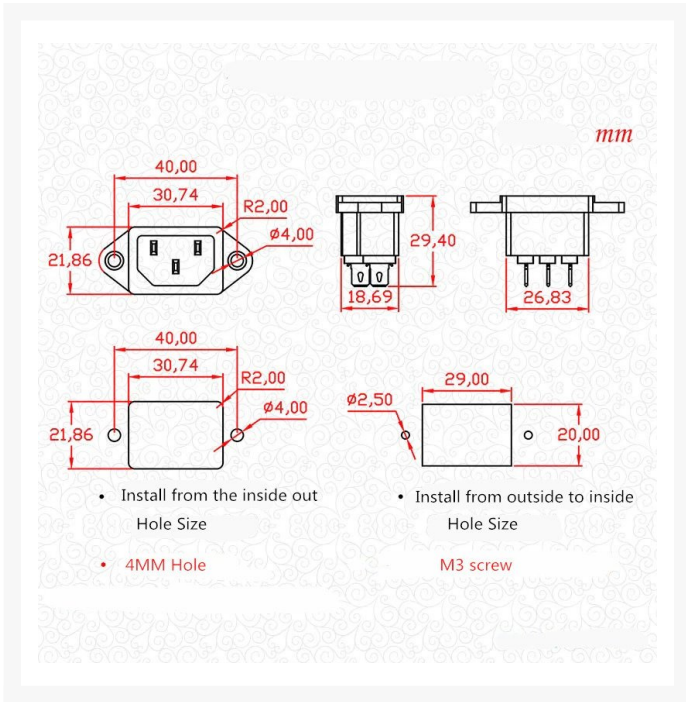

Computer Case Extension Cord Power 90 Degree Angle Extension Cord 40cm

As low as
\$9.99

Product Images

Short Description

Computer Case Extension Cord Power 90 Degree Angle Extension Cord (40cm) Acrylic version

Description

Product Description

Computer Case Extension Cord Power 90 Degree Angle Extension Cord (40cm) Acrylic version

ECP-AE-40

Additional Information

Brand	ModDIY
SKU	MDY-CO507
Weight	0.1000
Color	Black
Gender	Male/Female Set
Vendor SKU/EAN	Uses Custom Options