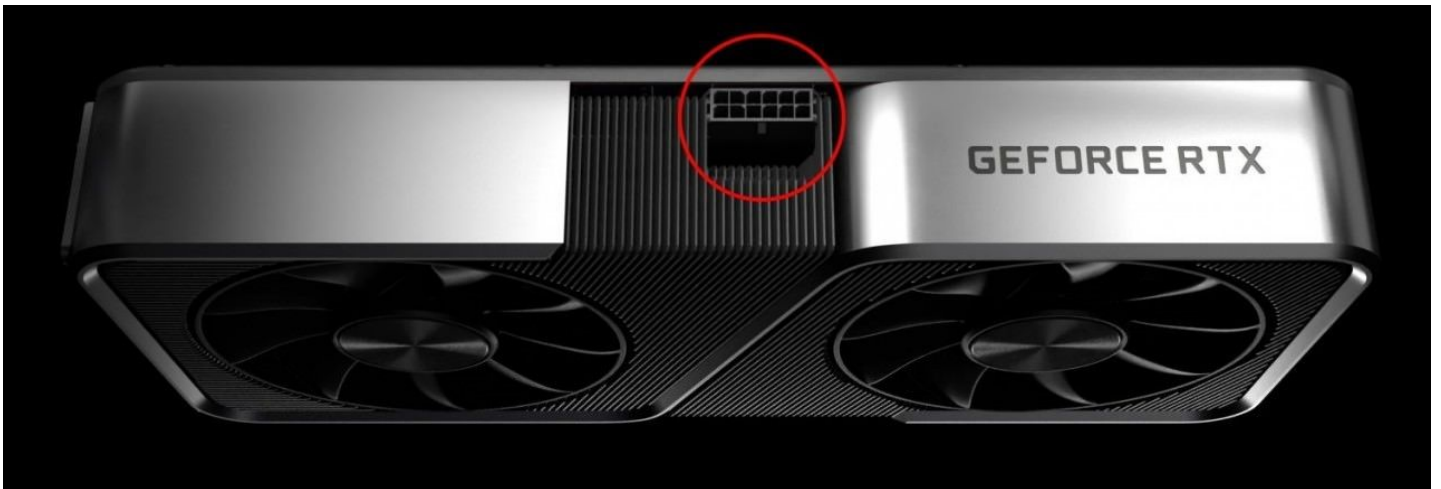

NVIDIA RTX 3070 3080 3090 Mini 12 Pin Connector PCIE Extension Cable

As low as
\$14.99

Product Images

Short Description

NEW Premium NVIDIA RTX 30 Series 3050 3060 3070 3080 3090 Mini 12 Pin Connector PCIE Extension Cable

Description

Product Description

NEW Premium NVIDIA RTX 30 Series 3050 3060 3070 3080 3090 Mini 12 Pin Connector PCIE Extension Cable

Features

Cable Type:

- Extension Cable (for extending the mini 12pin connector)

Connector:

- Mini 12 Pin Male to Mini 12 Pin Female

Cable Length:

- 10cm to 100cm

Cable Color:

- Black

PSU Model:

- Suitable for all PSU brands and models.