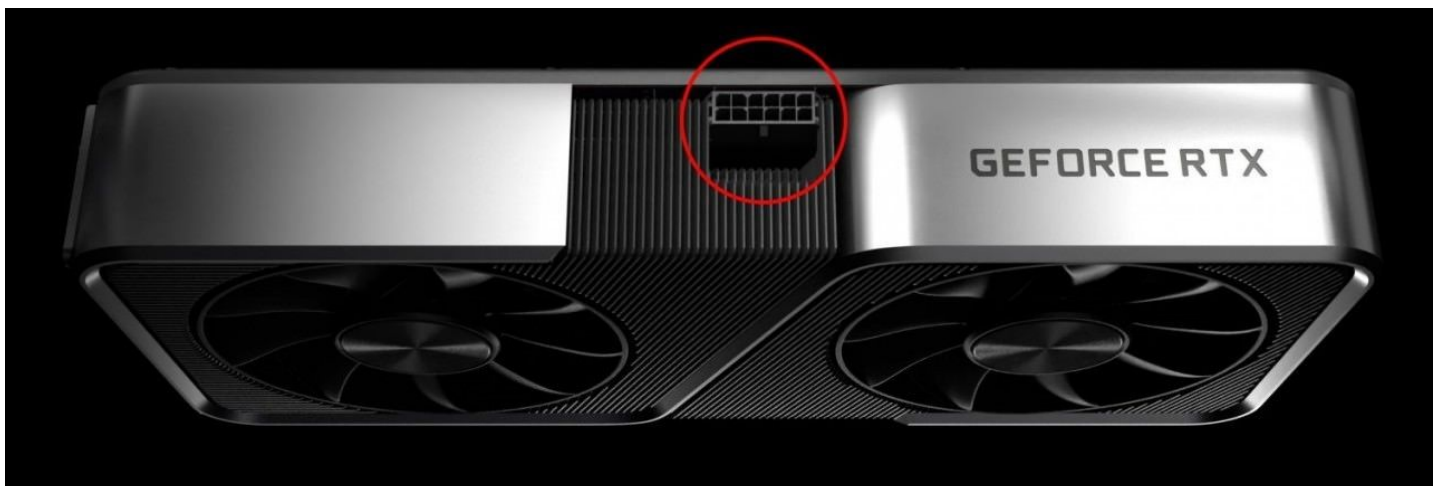

NVIDIA GeForce RTX 30 Series GPU Mini 12 Pin PCIE Power Adapter Cable

As low as
\$9.99

Product Images

Short Description

NVIDIA GeForce RTX 30 Series 3090 3080 3070 3060 3050 GPU Mini 12 Pin PCIe Power Adapter Cable

Description

Product Description

NVIDIA GeForce RTX 30 Series 3090 3080 3070 3060 3050 GPU Mini 12 Pin PCIe Power Adapter Cable

Premium all-black design, built with top-quality UL1007 flexible electrical wires

Additional Information

Brand	ModDIY
SKU	MDY-CO873
Weight	0.1000
Color	Black
Vendor SKU/EAN	Uses Custom Options

Product Options

Cable Type:	8+8 PCIe to RTX Mini 12-pin
	8+6 PCIe to RTX Mini 12-pin
	6+6 PCIe to RTX Mini 12-pin
	8-Pin PCIe to RTX Mini 12-pin