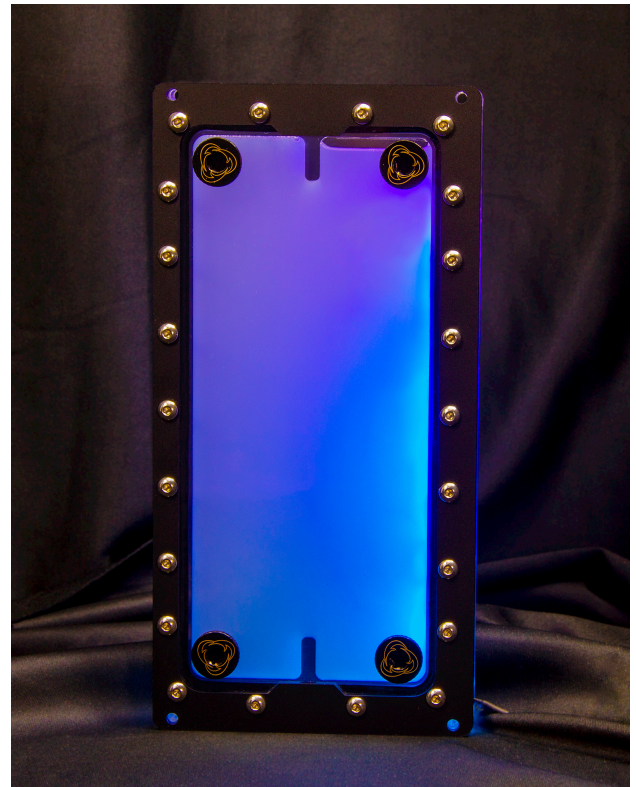

PPCS R240 Universal Reservoirs

\$129.95

Product Images

Short Description

PPCs R240 reservoirs are meant to add a little custom touch to your watercooling without much work involved. These reservoirs fit in a 240MM radiator spot using the existing radiator mounting holes.

Description

PPCs R240 reservoirs are meant to add a little custom touch to your watercooling without much work involved. These reservoirs fit in a 240MM radiator spot using the existing radiator mounting holes. These

reservoirs have 4 ports to give you a better ability of routing you tubing runs just how you need them. With a integrated LED channel these R240 reservoirs can really make your build shine!

Specifications

Dimensions - 240x120x19mm (LxWxH)

Ports - G1/4

Material - Clear Cast Acrylic/ Matte Black Acrylic Trim

Mounting Material- M4x24mm Button Head Screws:X4 M4 Nut: x4

Includes 2 stop plugs.

Additional Information