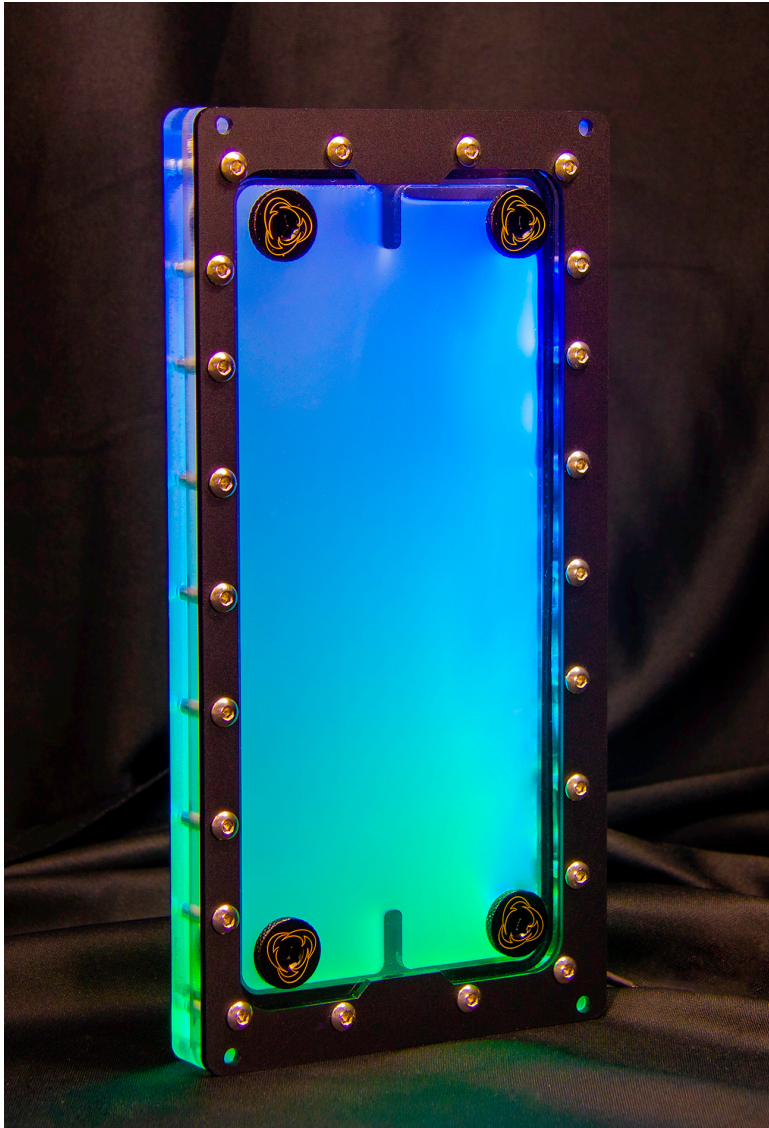

PPCS R240 Universal Reservoirs

\$129.95

Product Images

Short Description

PPCs R240 reservoirs are meant to add a little custom touch to your watercooling without much work involved. These reservoirs fit in a 240MM radiator spot using the existing radiator mounting holes.

Description

PPCs R240 reservoirs are meant to add a little custom touch to your watercooling without much work involved. These reservoirs fit in a 240MM radiator spot using the existing radiator mounting holes. These

reservoirs have 4 ports to give you a better ability of routing you tubing runs just how you need them. With a integrated LED channel these R240 reservoirs can really make your build shine!

Specifications

Brand	PPCS
SKU	PPCS-R240-RES
Weight	3.0000
Color	Clear
Reservoir Type	Distribution plate