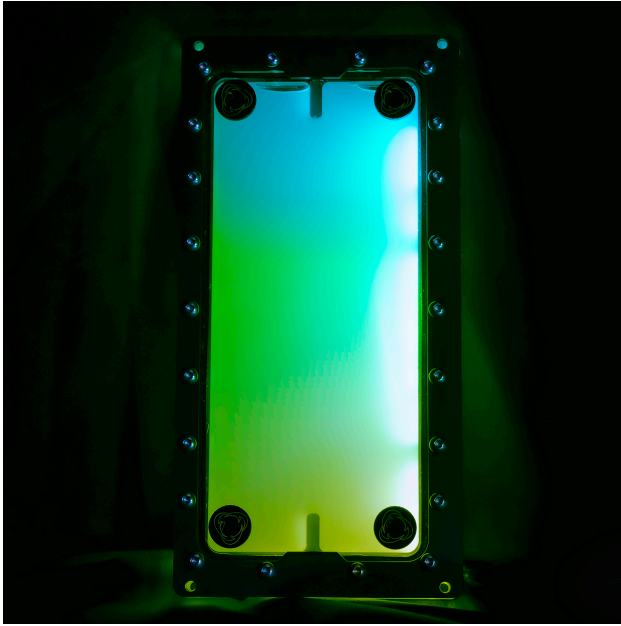

PPCS R240 Universal Reservoirs

\$129.95

Product Images

Short Description

PPCs R240 reservoirs are meant to add a little custom touch to your watercooling without much work involved. These reservoirs fit in a 240MM radiator spot using the existing radiator mounting holes.

Description

PPCs R240 reservoirs are meant to add a little custom touch to your watercooling without much work involved. These reservoirs fit in a 240MM radiator spot using the existing radiator mounting holes. These

reservoirs have 4 ports to give you a better ability of routing you tubing runs just how you need them. With a integrated LED channel these R240 reservoirs can really make your build shine!

Specifications

Brand	PPCS
SKU	PPCS-R240-RES
Weight	3.0000
Color	Clear
Reservoir Type	Distribution plate