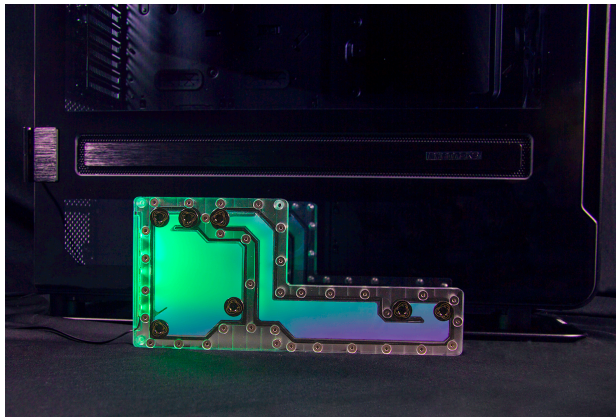

## Short Description

---

PPCs R140 Universal reservoirs are meant to add a little custom touch to your watercooling without much work involved. These reservoirs fit in rear 140MM fan spot using the existing fan mounting holes. The R140 has 7 ports to give you a better ability of routing your tubing directly to your GPU and CPU. With an integrated LED channel these R140 reservoirs can really make your build shine!

## Description

---

PPCs R140 Universal reservoirs are meant to add a little custom touch to your watercooling without much work involved. These reservoirs fit in rear 140MM fan spot using the existing fan mounting holes. The R140 has 7 ports to give you a better ability of routing your tubing directly to your GPU and CPU. With an integrated LED channel these R140 reservoirs can really make your build shine!

## Specifications

---

Dimensions - 300x138x16mm (LxWxH)

Ports - G1/4

Material - Clear Cast Acrylic/ Matte Black Acrylic Trim

Mounting Material- M4x22mm Counter Sunk Screws:X4 M4 Nut: x4

Includes:

1x stop plugs.