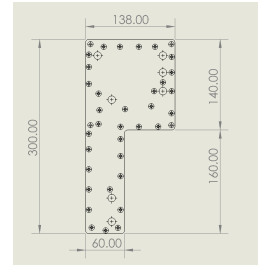

## Short Description

---

PPCs R140 Universal reservoirs are meant to add a little custom touch to your watercooling without much work involved. These reservoirs fit in rear 140MM fan spot using the existing fan mounting holes. The R140 has 7 ports to give you a better ability of routing your tubing directly to your GPU and CPU. With an integrated LED channel these R140 reservoirs can really make your build shine!

## Description

---

PPCs R140 Universal reservoirs are meant to add a little custom touch to your watercooling without much work involved. These reservoirs fit in rear 140MM fan spot using the existing fan mounting holes. The R140 has 7 ports to give you a better ability of routing your tubing directly to your GPU and CPU. With an integrated LED channel these R140 reservoirs can really make your build shine!

## Specifications

---

Dimensions - 300x138x16mm (LxWxH)

Ports - G1/4

Material - Clear Cast Acrylic/ Matte Black Acrylic Trim

Mounting Material- M4x22mm Counter Sunk Screws:X4 M4 Nut: x4

Includes:

1x stop plugs.

## Additional Information

---

Brand	PPCS
SKU	PPCS-R140-RES
Weight	3.0000
Color	Clear
Reservoir Type	Distribution plate
Vendor SKU/EAN	0738447961577