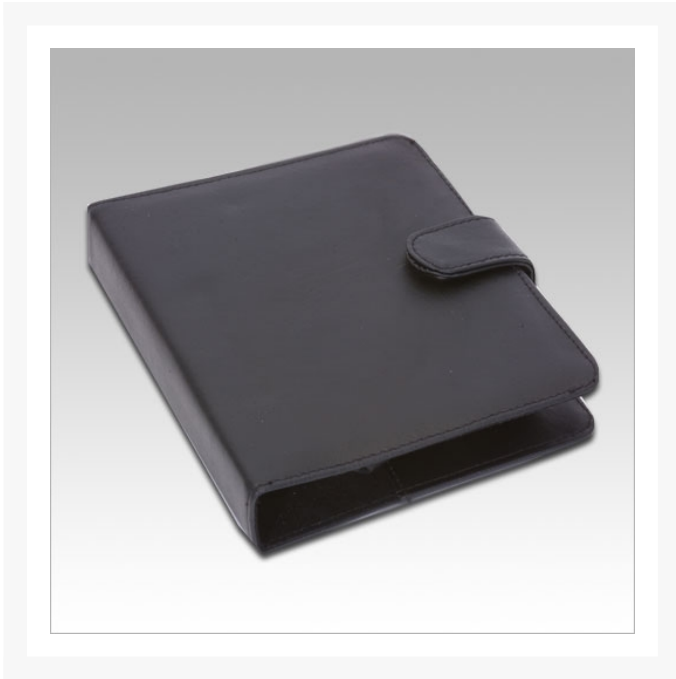

Silverstone 2.5" USB 2.0 Aluminum Hard Drive Enclosure - Black

\$60.99

Product Images

Short Description

Silverstone 2.5" Aluminum Hard Drive Enclosure

The SilverStone MS02 is a compact and versatile 2.5" hard drive enclosure with great thermal and excellent functions.

Description

Product Details:

Silverstone 2.5" Aluminum Hard Drive Enclosure

✘ The SilverStone MS02 is a compact and versatile 2.5" hard drive enclosure with great thermal and excellent functions. Built from exquisitely crafted all aluminum and finely brushed, the MS02 has finish that matches the best hi-fi components in the world. Its enclosure is not only beautiful, but also designed to accommodate the best 2.5" IDE drives in silence. Combined with easy to use software and one click auto backup feature, the MS02 is a superb choice for mobile storage.

Features

Features

- Extensive compatibility with 2.5" hard drives

- Ergonomic design for easy access
- Support USB 2.0 (480Mbps) for maximum data transfer
- Stylish aluminum enclosure
- Hi portability with included USB Y-cable and exclusive handbag