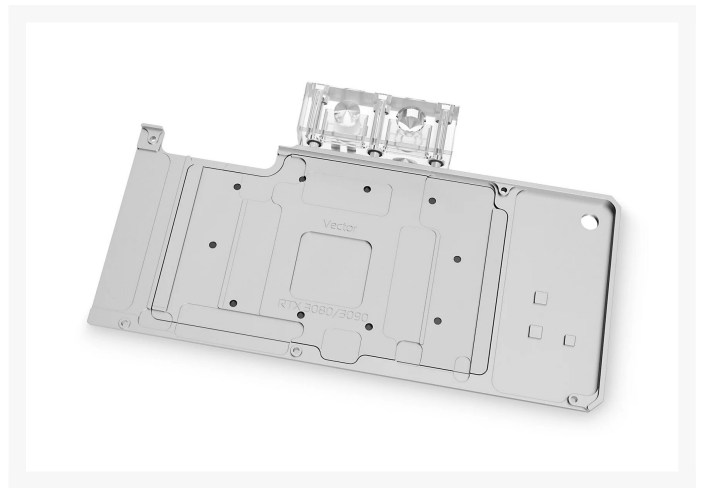

EK-Quantum Vector RE RTX 3080/3090 Active Backplate D-RGB - Plexi

Special Price
\$106.54 was
\$157.99

Product Images

Short Description

EK-Quantum Vector RE RTX 3080/3090 Active Backplate D-RGB - Plexi is a cutting-edge addition to the EK® Quantum Line. It is made to complement the existing EK-Quantum Vector RE RTX 3080/3090 water blocks and actively cool the backside of a reference design NVIDIA® GeForce RTX™ 3080 and 3090 GPU.

Description

EK-Quantum Vector RE RTX 3080/3090 Active Backplate D-RGB - Plexi is a cutting-edge addition to the EK® Quantum Line. It is made to complement the existing EK-Quantum Vector RE RTX 3080/3090 water blocks and actively cool the backside of a reference design NVIDIA® GeForce RTX™ 3080 and 3090 GPU.

For a precise compatibility match of this water block, we recommend you refer to the [EK Cooling Configurator](#).

EK-Quantum Vector RE RTX 3080/3090 Active Backplate

EK-Quantum Vector RE RTX 3080/3090 active backplate links the water block and the active backplate part with a new terminal, which replaces the stock terminal coming with your water block. This way the whole enclosure requires only one inlet and one outlet, removing any unneeded additional tubing and reducing clutter. It is the ultimate aesthetic and performance solution that finds your GPU sandwiched between two water blocks allowing maximum cooling.

The Vector Active Backplate directly cools the PCB hotspots that are found on the backside of the GPU core and the VRM (voltage regulation module). On the RX 3090, the VRAM located on the backside is cooled, while the RTX 3080 gets cooling for the PCB located around the front-mounted VRAM. Cooling liquid is channeled over all these critical areas.