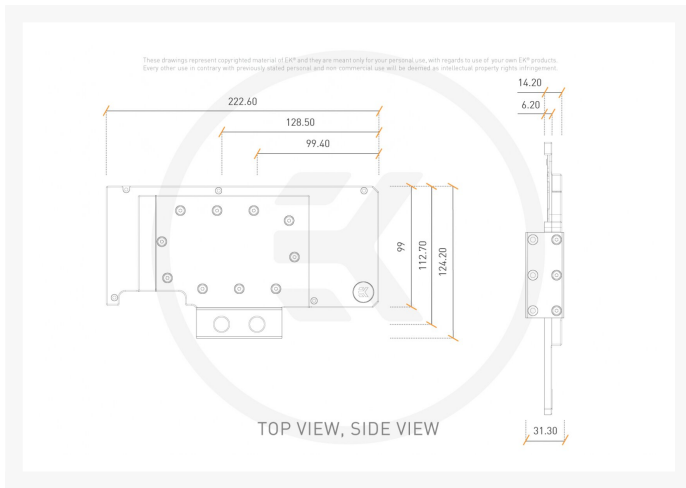

Short Description

EK-Quantum Vector RE RTX 3080/3090 Active Backplate D-RGB - Plexi is a cutting-edge addition to the EK® Quantum Line. It is made to complement the existing EK-Quantum Vector RE RTX 3080/3090 water blocks and actively cool the backside of a reference design NVIDIA® GeForce RTX™ 3080 and 3090 GPU.

Description

EK-Quantum Vector RE RTX 3080/3090 Active Backplate D-RGB - Plexi is a cutting-edge addition to the EK® Quantum Line. It is made to complement the existing EK-Quantum Vector RE RTX 3080/3090 water blocks and actively cool the backside of a reference design NVIDIA® GeForce RTX™ 3080 and 3090 GPU.

For a precise compatibility match of this water block, we recommend you refer to the [EK Cooling Configurator](#).