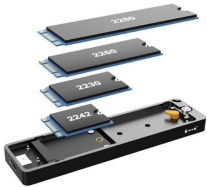

Incredible Transmission Speed

Designed for Common Sized M.2 Drives

Maximum Heat Dissipation

Array of Applications

User-friendly Design