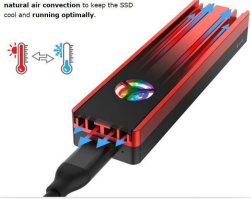

Maximum Heat Dissipation