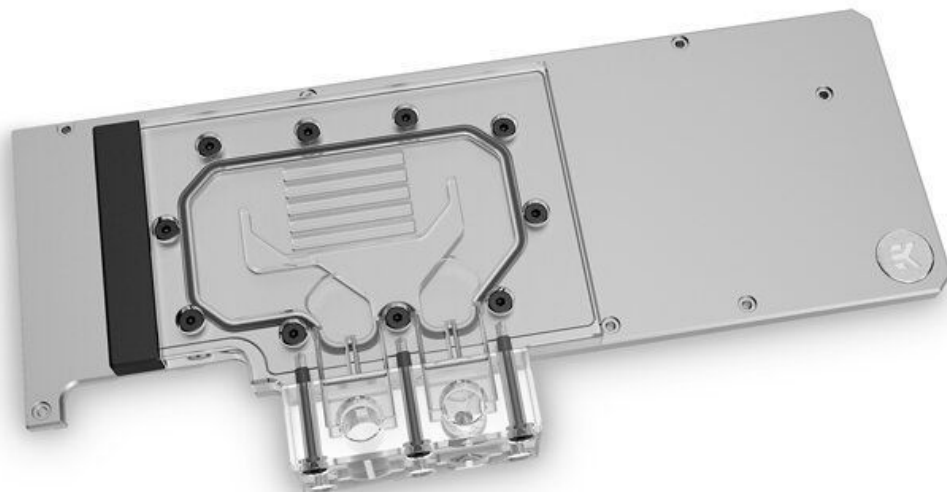

EK-Quantum Vector XC3 RTX 3080/3090 Active Backplate D-RGB - Plexi

Special Price
\$95.36 was
~~\$157.99~~

Product Images

Short Description

EK-Quantum Vector XC3 RTX 3080/3090 Active Backplate D-RGB - Plexi is a cutting-edge addition to the EK® Quantum Line. It is made to complement the existing EK-Quantum Vector XC3 RTX 3080/3090 water blocks and actively cool the backside of all EVGA® GeForce RTX™ 3080 and 3090 XC3 GPU.

Description

EK-Quantum Vector XC3 RTX 3080/3090 Active Backplate D-RGB - Plexi is a cutting-edge addition to the EK® Quantum Line. It is made to complement the existing EK-Quantum Vector XC3 RTX 3080/3090 water blocks and actively cool the backside of all EVGA® GeForce RTX™ 3080 and 3090 XC3 GPU.

For a precise compatibility match of this water block, we recommend you refer to the EK Cooling Configurator.

EK-Quantum Vector XC3 RTX 3080/3090 Active Backplate

EK-Quantum Vector XC3 RTX 3080/3090 active backplate links the water block and the active backplate part with a new terminal, which replaces the stock terminal coming with your water block. This way the whole enclosure requires only one inlet and one outlet, removing any unneeded additional tubing and reducing clutter. It is the ultimate aesthetic and performance solution that finds your GPU sandwiched between two water blocks allowing maximum cooling.

The Vector Active Backplate directly cools the PCB hotspots that are found on the backside of the GPU core and the VRM (voltage regulation module). On the RX 3090, the VRAM located on the backside is cooled, while the RTX 3080 gets cooling for the PCB located around the front-mounted VRAM. Cooling liquid is channeled over all these critical areas.