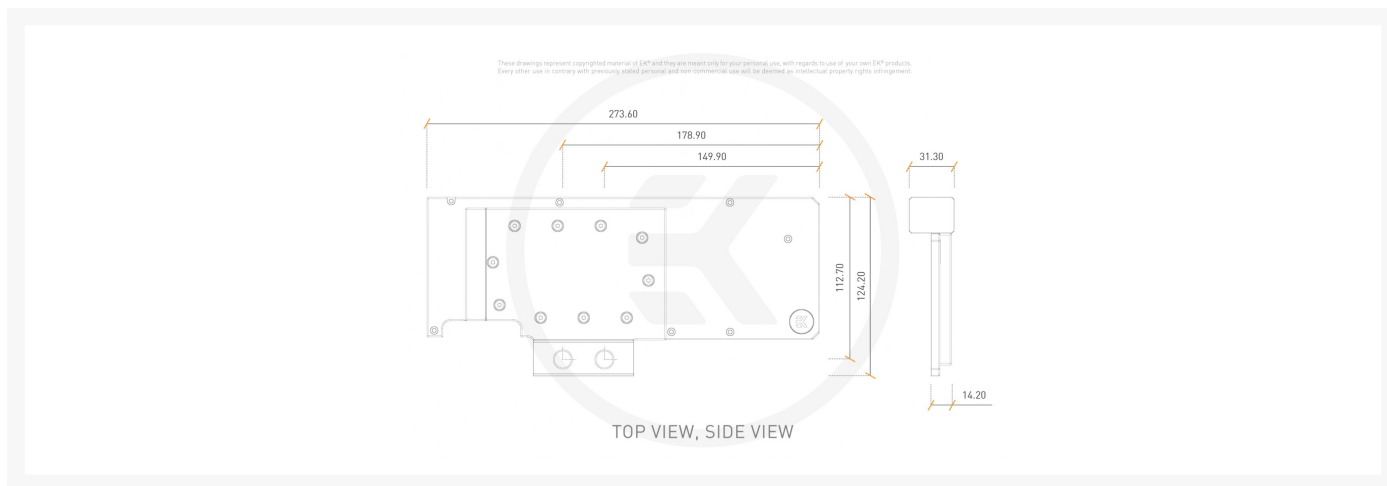

EK-Quantum Vector XC3 RTX 3080/3090 Active Backplate D-RGB - Plexi

Special Price
\$95.36 was
~~\$157.99~~

Product Images

Short Description

EK-Quantum Vector XC3 RTX 3080/3090 Active Backplate D-RGB - Plexi is a cutting-edge addition to the EK® Quantum Line. It is made to complement the existing EK-Quantum Vector XC3 RTX 3080/3090 water blocks and actively cool the backside of all EVGA® GeForce RTX™ 3080 and 3090 XC3 GPU.

Description

EK-Quantum Vector XC3 RTX 3080/3090 Active Backplate D-RGB - Plexi is a cutting-edge addition to the EK® Quantum Line. It is made to complement the existing EK-Quantum Vector XC3 RTX 3080/3090 water blocks and actively cool the backside of all EVGA® GeForce RTX™ 3080 and 3090 XC3 GPU.

For a precise compatibility match of this water block, we recommend you refer to the EK Cooling Configurator.

EK-Quantum Vector XC3 RTX 3080/3090 Active Backplate

EK-Quantum Vector XC3 RTX 3080/3090 active backplate links the water block and the active backplate part with a new terminal, which replaces the stock terminal coming with your water block. This way the whole enclosure requires only one inlet and one outlet, removing any unneeded additional tubing and reducing clutter. It is the ultimate aesthetic and performance solution that finds your GPU sandwiched between two water blocks allowing maximum cooling.

The Vector Active Backplate directly cools the PCB hotspots that are found on the backside of the GPU core and the VRM (voltage regulation module). On the RX 3090, the VRAM located on the backside is cooled, while the RTX 3080 gets cooling for the PCB located around the front-mounted VRAM. Cooling liquid is channeled over all these critical areas.