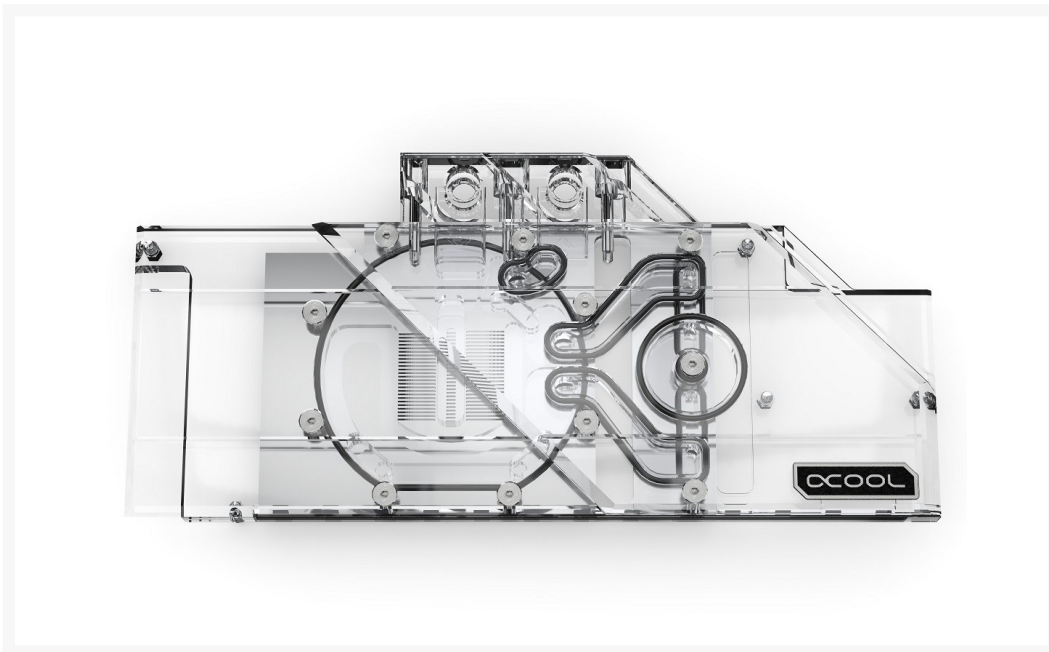

# Alphacool Eisblock Aurora Plexi GPX-N 2070/2080 Dual Evo

Special Price  
**\$9.99** was  
**\$115.99**

## Product Images

### More Performance!

During the development of the Eisblock Aurora GPX graphic card GPU block, we wanted to further increase the performance. The first step was to move the cooler closer to the individual components by reducing the thermal pads to a thickness of 1 mm. Next, we reduced the thickness of the nickel-plated copper block. Instead of 7 mm, it is now only 5.5 mm thick. The water flow inside the cooler has also been optimized. All important components such as the voltage transformers and the memory are now significantly better and more effectively cooled by the water. All this ensures a significant increase in cooling performance.