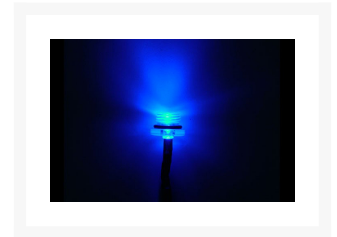

Alphacool Plexi G1/4" Lighting Module - Blue

\$7.95

Product Images

Short Description

LED-lighting set with 1/4" standard-screw thread. The new LED-lighting set is compatible with all compensating reservoirs with 1/4" screw thread, for. ex. Watercool AB-K, Eheim and many others. The current supply succeeds directly via the power supply unit of the computer (4-pole connector plug).

Description

LED-lighting set with 1/4" standard-screw thread. The new LED-lighting set is compatible with all compensating reservoirs with 1/4" screw thread, for. ex. Watercool AB-K, Eheim and many others. The current supply succeeds directly via the power supply unit of the computer (4-pole connector plug).

Technical data:

Plexiglas screwing 1/4" with LED (blue) and O-ring seal, 4400 mCd, 12 Volts.

Cable can be sleeved in the colors of your choice using the options below.

Additional Information

Brand	Alphacool
SKU	AC-15410
Weight	0.1000
Fitting Type	Plug-LED
Fitting Angle	Straight
Fitting Finish	Blue
Vendor SKU/EAN	4250197154109