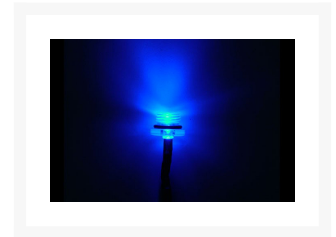

Alphacool Plexi G1/4" Lighting Module - Blue

Special Price
\$1.50 was
\$7.95

Product Images

Short Description

LED-lighting set with 1/4" standard-screw thread. The new LED-lighting set is compatible with all compensating reservoirs with 1/4" screw thread, for. ex. Watercool AB-K, Eheim and many others. The current supply succeeds directly via the power supply unit of the computer (4-pole connector plug).

Description

LED-lighting set with 1/4" standard-screw thread. The new LED-lighting set is compatible with all compensating reservoirs with 1/4" screw thread, for. ex. Watercool AB-K, Eheim and many others. The current supply succeeds directly via the power supply unit of the computer (4-pole connector plug).

Technical data:

Plexiglas screwing 1/4" with LED (blue) and O-ring seal, 4400 mCd, 12 Volts.

Cable can be sleeved in the colors of your choice using the options below.

Additional Information

Brand	Alphacool
SKU	AC-15410-D
Weight	0.1000
Special Order	No
Fitting Type	Plug-LED
Fitting Angle	Straight
Fitting Finish	Blue
Vendor SKU/EAN	4250197154109
Special Price	\$1.50