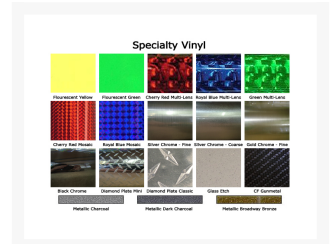

## Short Description

Show your support with the Aorus applique from Performance-Pcs!

PPCs' killer new appliques are made from high quality vinyl and will give your case that little something extra. These can be placed anywhere you can think of, assuming there's space for it. Three steps -- Measure, order, install, *done*.

## Description

---

Black, Grey, White, Blue, Red no matter what Cherry switches are your favorite you can always support the brand with this "Cherry" applique from Performance-Pcs!

PPCs' killer new appliques are made from high quality vinyl and will give your case that little something extra. These can be placed anywhere you can think of, assuming there's space for it. Three steps -- Measure, order, install, *done*.

*NOTE: Any of the metalized vinyls are 'directional' meaning they can only be cut for 'front-masking' as the back side is simply plain silver -- not the color on the other side like normal vinyl would be. If you order metalized material, it will be front-masked only.*

Choice of colors of material as well as size!

Available Sizes:

- 4" x 2.5"
- 6" x 3.75"
- 8" x 5"
- 12" x 7.5"

Examples of mounting: