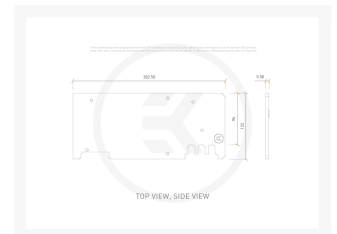

EK-Quantum Vector Xtreme RTX 3080/3090 Backplate - Black

Special Price
\$40.99 was
\$52.99

Product Images

Short Description

EK-Quantum Vector Xtreme RTX 3080/3090 Backplate - Black is a CNC machined retention backplate made from black anodized aluminum, that fits all EK-Quantum Vector Xtreme RTX 3080/3090 water blocks.

Description

EK-Quantum Vector Xtreme RTX 3080/3090 Backplate - Black is a CNC machined retention backplate made from black anodized aluminum, that fits all EK-Quantum Vector Xtreme RTX 3080/3090 water blocks.

The backplate covers the whole length of the graphics card's PCB, serves as an aesthetic add-on, and also provides passive cooling for the backside of the voltage regulation module (VRM), the GPU core, and rear-mounted VRAM on the 3090 cards.

Features

- EK-Quantum Vector Xtreme RTX 3080/3090 Backplate - Black
- Mounting mechanism (the backplate screws are on the other side - separate compartment)*
- Thermal pads

Specifications

	Black
	G1/4
	Nvidia GeForce