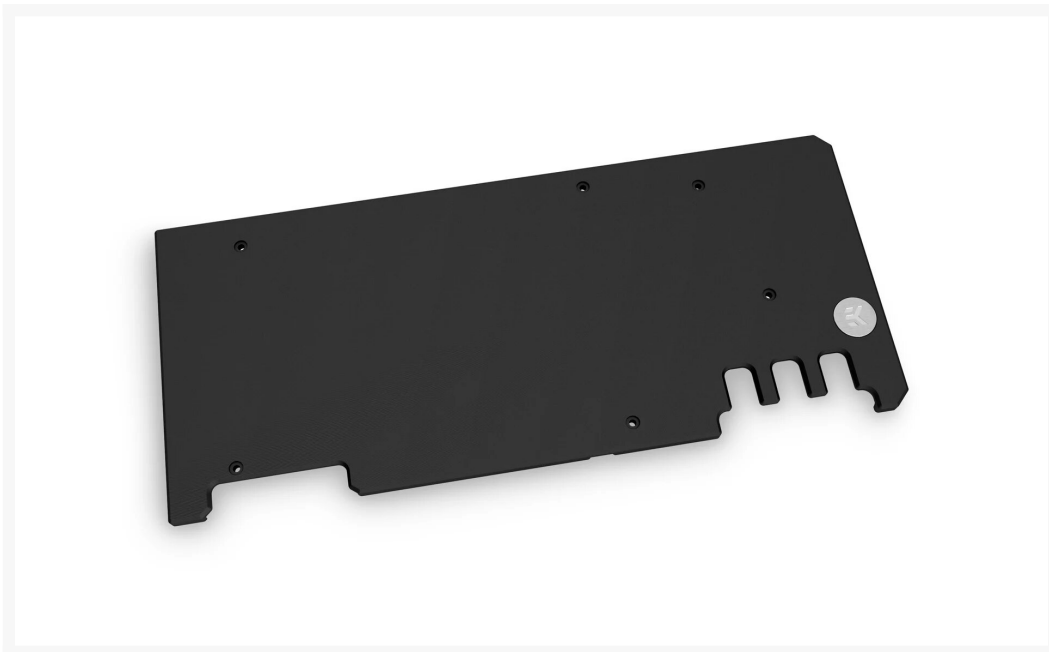

# EK-Quantum Vector Xtreme RTX 3080/3090 Backplate - Black

\$52.99

## Short Description

EK-Quantum Vector Xtreme RTX 3080/3090 Backplate - Black is a CNC machined retention backplate made from black anodized aluminum, that fits all EK-Quantum Vector Xtreme RTX 3080/3090 water blocks.

## Description

EK-Quantum Vector Xtreme RTX 3080/3090 Backplate - Black is a CNC machined retention backplate made from black anodized aluminum, that fits all EK-Quantum Vector Xtreme RTX 3080/3090 water blocks.

## Features

---

- EK-Quantum Vector Xtreme RTX 3080/3090 Backplate - Black
- Mounting mechanism (the backplate screws are on the other side - separate compartment)\*
- Thermal pads