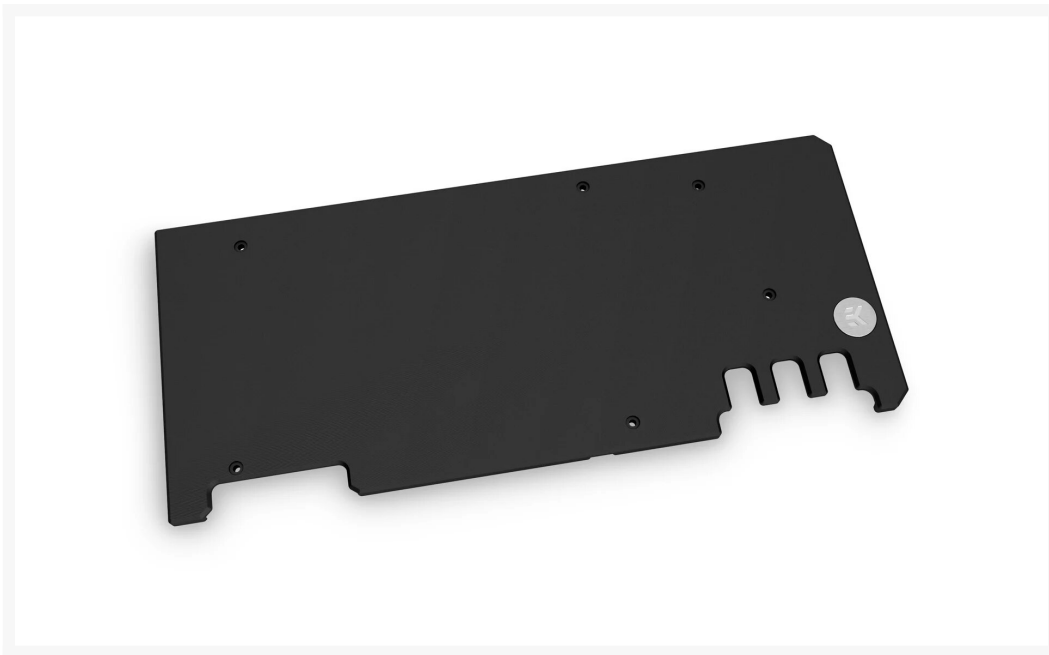

EK-Quantum Vector Xtreme RTX 3080/3090 Backplate - Black

Special Price
\$40.99 was
\$52.99

Product Images

Short Description

EK-Quantum Vector Xtreme RTX 3080/3090 Backplate - Black is a CNC machined retention backplate made from black anodized aluminum, that fits all EK-Quantum Vector Xtreme RTX 3080/3090 water blocks.

Description

EK-Quantum Vector Xtreme RTX 3080/3090 Backplate - Black is a CNC machined retention backplate made from black anodized aluminum, that fits all EK-Quantum Vector Xtreme RTX 3080/3090 water blocks.

The backplate covers the whole length of the graphics card's PCB, serves as an aesthetic add-on, and also provides passive cooling for the backside of the voltage regulation module (VRM), the GPU core, and rear-mounted VRAM on the 3090 cards.

Features

- EK-Quantum Vector Xtreme RTX 3080/3090 Backplate - Black
- Mounting mechanism (the backplate screws are on the other side - separate compartment)*
- Thermal pads

Specifications

	Black
	G1/4
	Nvidia GeForce