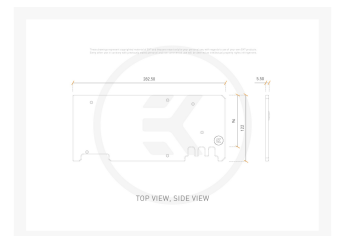

## Short Description

EK-Quantum Vector Xtreme RTX 3080/3090 Backplate - Black is a CNC machined retention backplate made from black anodized aluminum, that fits all EK-Quantum Vector Xtreme RTX 3080/3090 water blocks.