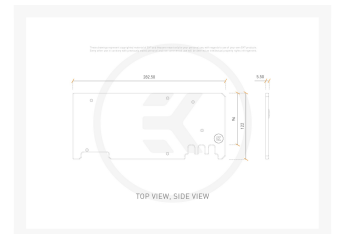

EK-Quantum Vector Xtreme RTX 3080/3090 Backplate - Black

Special Price
\$40.99 was
\$52.99

Product Images

Short Description

EK-Quantum Vector Xtreme RTX 3080/3090 Backplate - Black is a CNC machined retention backplate made from black anodized aluminum, that fits all EK-Quantum Vector Xtreme RTX 3080/3090 water blocks.

Description

EK-Quantum Vector Xtreme RTX 3080/3090 Backplate - Black is a CNC machined retention backplate made from black anodized aluminum, that fits all EK-Quantum Vector Xtreme RTX 3080/3090 water blocks.

The backplate covers the whole length of the graphics card's PCB, serves as an aesthetic add-on, and also provides passive cooling for the backside of the voltage regulation module (VRM), the GPU core, and rear-mounted VRAM on the 3090 cards.

Features

- EK-Quantum Vector Xtreme RTX 3080/3090 Backplate - Black
- Mounting mechanism (the backplate screws are on the other side - separate compartment)*
- Thermal pads

Specifications

	Black
	G1/4
	Nvidia GeForce