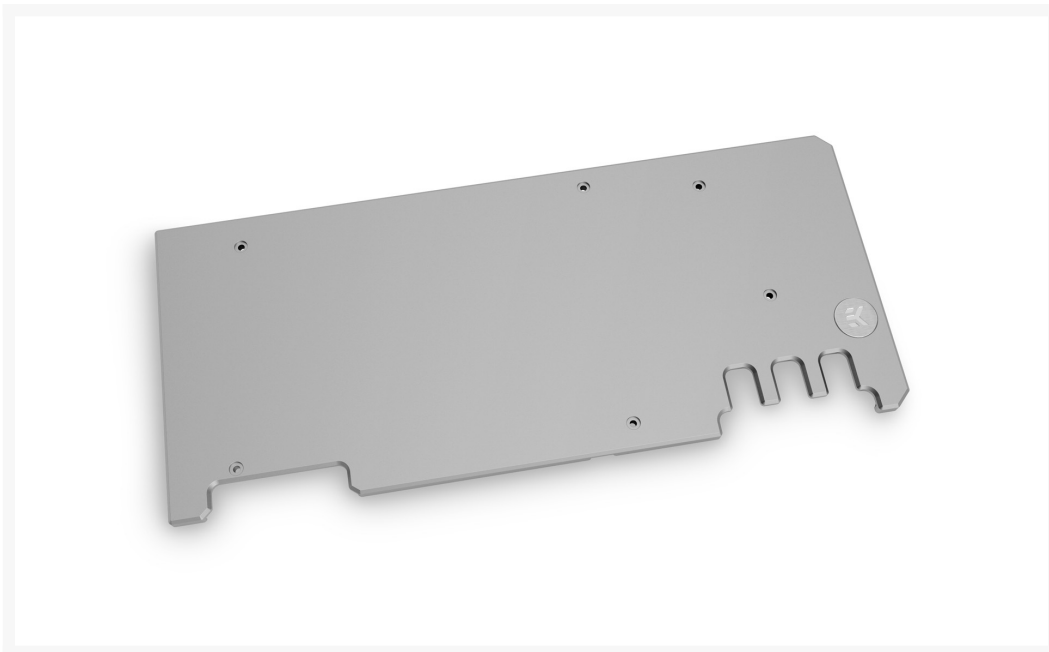

## Short Description

EK-Quantum Vector Xtreme RTX 3080/3090 Backplate - Nickel is a CNC machined retention backplate made from nickel-plated aluminum, that fits all EK-Quantum Vector Xtreme RTX 3080/3090 water blocks.

## Description

EK-Quantum Vector Xtreme RTX 3080/3090 Backplate - Nickel is a CNC machined retention backplate made from nickel-plated aluminum, that fits all EK-Quantum Vector Xtreme RTX 3080/3090 water blocks.

The backplate covers the whole length of the graphics card's PCB, serves as an aesthetic add-on, and also provides passive cooling for the backside of the voltage regulation module (VRM), the GPU core, and rear-mounted VRAM on the 3090 cards.

## Specifications

---

Enclosed:

- EK-Quantum Vector Xtreme RTX 3080/3090 Backplate - Nickel
- Mounting mechanism (the backplate screws are on the other side - separate compartment)\*
- Thermal pads