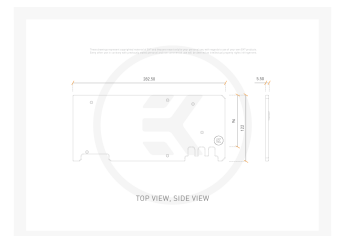

EK-Quantum Vector Xtreme RTX 3080/3090 Backplate - Nickel

$54.99

Product Images

Short Description

EK-Quantum Vector Xtreme RTX 3080/3090 Backplate - Nickel is a CNC machined retention backplate made from nickel-plated aluminum, that fits all EK-Quantum Vector Xtreme RTX 3080/3090 water blocks.

Description