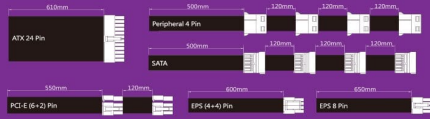

CABLE LENGTH / OUTPUT RATING