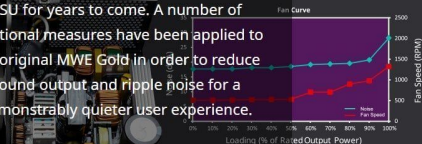

QUIET COOLING

The MWE Gold - V2 has been upgraded with an HDB fan. This fan bearing delivers quiet and effective cooling with a long lifespan, allowing users to get the most out of their PSU for years to come. A number of additional measures have been applied to the original MWE Gold in order to reduce sound output and ripple noise for a demonstrably quieter user experience.