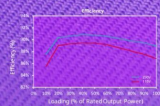

FULL MODULAR CABLING

The full modular version of the MWE Gold - V2 comes with a set of flat black cables that can be customized to each user's individual needs. With a full modular setup, each system only needs to include the cables required for its individual components. The rest of the cables can be put aside for future upgrades and maintenance. This unused space within the chassis allows for reduced clutter and better airflow, thereby improving your system's overall cooling. Full modular cables carry an aesthetic benefit as well by reducing the amount of space needed within the case when powering the system.