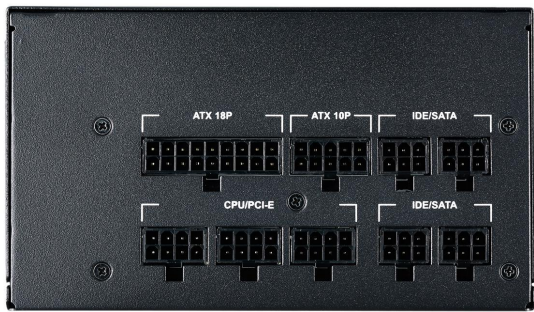

Cooler Master MWE Gold 750 Full Modular

\$119.99

Product Images

Short Description

Be Bold, Power With Gold.

MWE Gold Fully Modular

The MWE Gold offers a high-efficient, affordable power solution with fully modular cabling. Enjoy 90% efficiency with 80 PLUS Gold certification. The MWE's design ensures improved efficiency while maintaining low temperatures and quiet operation.

Description

Make It Yours.

BE BOLD, POWER WITH GOLD

MWE GOLD FULLY MODULAR 550/650/750W

Be Bold, Power With Gold.

MWE Gold Fully Modular

The MWE Gold offers a high-efficient, affordable power solution with fully modular cabling. Enjoy 90% efficiency with 80 PLUS Gold certification. The MWE's design ensures improved efficiency while maintaining low temperatures and quiet operation.

High quality heat-resistant components maintain gold-level performance even at increased temperatures up to 45°C. A near-quiet Silencio fan with an exclusive LDB bearing reduces noise, lasting longer than standard bearings. Be bold, power with gold.