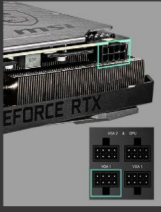

GPU SUPPORT FOR ALL

1 VGA Power Connector