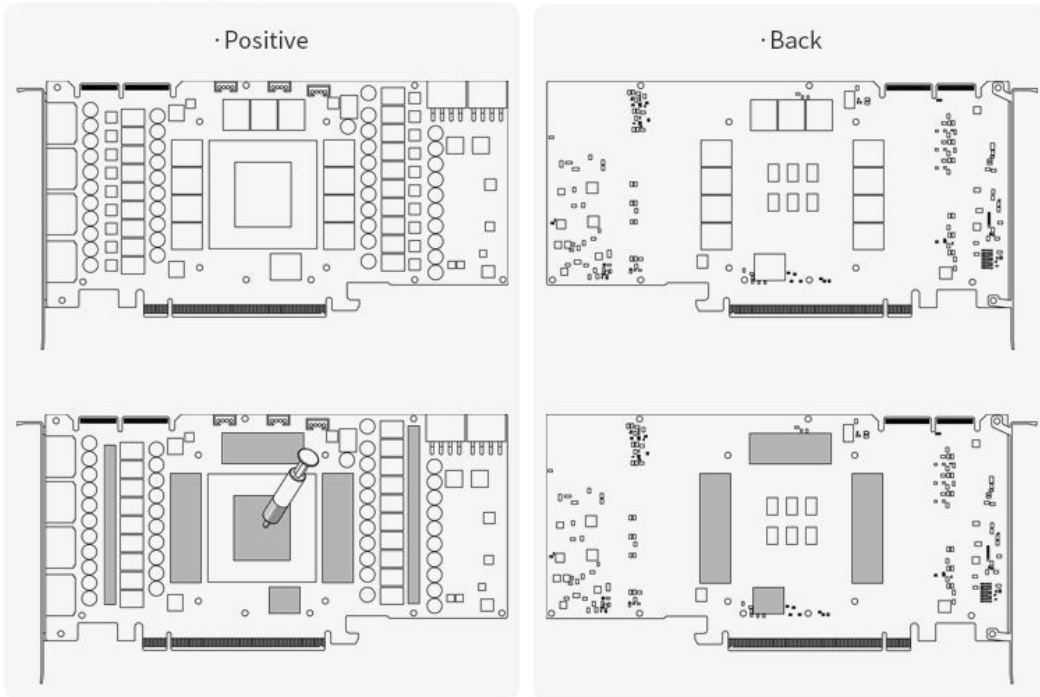

Installation example

Step1: Remove the original radiator and smear silicone grease or adhesive silicone pad

Clean up the residual silicone grease and silicone grease pad, smear new heat conductive grease and silicone grease pad again

Step2: Place one side of the graphics card bottom board upwards, and place the white ABS pad on the copper column. Fix and install the graphics card and cold head screw hole to its rear locking screw.