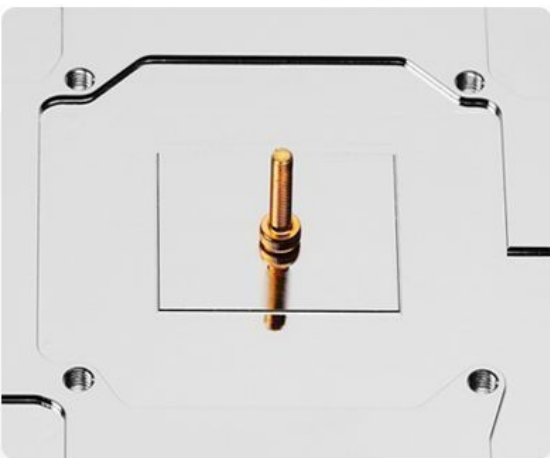

Description

BS-ASS3070-PA

Barrow LRC2.0 full coverage GPU Water Block for ASUS STRIX 3070 Aurora

BS-ASS3070-PA

Micro water passage

Copper-nickel plated mount

Imported acrylic

Patent Bridge

◆ Products information

Mode: BS-ASS3070-PA	Color: Transparent
Quantity: 1Set	Thread: G1/4"
Material: Red copper+Acrylic	Dimensions: Please refer to the dimension drawing
Application: Suitable for desktop computer graphics card cooling.	
Note: In case of product appearance structure upgrade,without further notice,in kind prevail	

High-density jet microchannel

The enlarged area of water passage has as many as 43 micro-channels, each with bottom-clearing slots and 5+3 (0.5MM groove width + 0.3MM interval) asymmetric water channels. The contact area between the water-cooling liquid and the soleplate is increased, as well as the heat dissipation efficiency of the cold head is enhanced.

Copper-nickel plated mount

As the main material of the soleplate, copper with thermal conductivity which is less than silver, has high heat absorption and heat transfer efficiency. The surface adopts the mirror nickel plating process, which can effectively prevent the soleplate from oxidation and increase the service life.