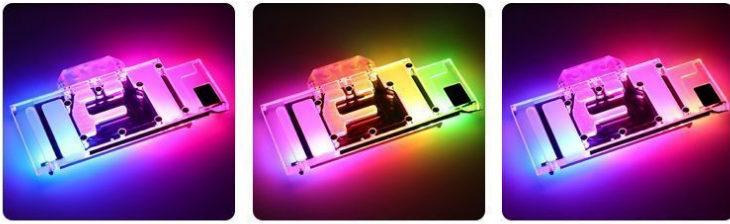

◆ Products information

Mode: BS-ASS3070-PA	Color: Transparent
Quantity: 1Set	Thread: G1/4"
Material: Red copper+Acrylic	Dimensions: Please refer to the dimension drawing
Application: Suitable for desktop computer graphics card cooling.	
Note: In case of product appearance structure upgrade,without further notice,in kind prevail	

Copper-nickel plated mount

As the main material of the soleplate, copper with thermal conductivity which is less than silver, has high heat absorption and heat transfer efficiency. The surface adopts the mirror nickel plating process, which can effectively prevent the soleplate from oxidation and increase the service life.

Appearance patent bridgehead

Patent No.: 2016304260188

Unique appearance design, plus translucent logo makes the lighting effect more gorgeous.

Lighting effects show

Version 2.0 lamp belts and lamp beads can produce asynchronous static and dynamic lighting effects, that is, each lamp bead can independently change color in the same period. The built-in removable RGB light components can replace the light components according to the actual needs.

Control system 2.0

LRC full-color RGB lighting control system 2.0 includes BARROW's version 2.0 manual controller and 16 channel remote controller. It can be compatible with the RGB lighting components and other independent products as well as built-in lighting components of all BARROW's 2.0 versions.