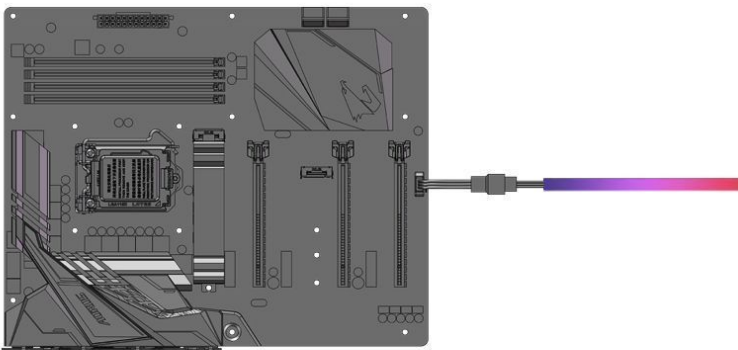

◆ Products information

Mode: BS-ASS3070-PA	Color: Transparent
Quantity: 1Set	Thread: G1/4"
Material: Red copper+Acrylic	Dimensions: Please refer to the dimension drawing
Application: Suitable for desktop computer graphics card cooling.	
Note: In case of product appearance structure upgrade,without further notice,in kind prevail	

Control system 2.0

LRC full-color RGB lighting control system 2.0 includes BARROW's version 2.0 manual controller and 16 channel remote controller. It can be compatible with the RGB lighting components and other independent products as well as built-in lighting components of all BARROW's 2.0 versions.

Compatible motherboard programmable ARGB light interface

Motherboard with 5V programmable ARGB pin can be connected via adapter ZBDZJX-5

Barrow ZBDZJX-5 adapter cable

Length: 40cm

The adapter cable is not a standard accessory, please purchase separately