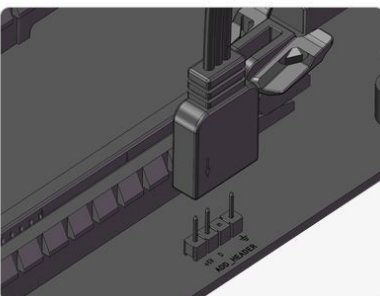

Compatible motherboard programmable ARGB light interface

Motherboard with 5V programmable ARGB pin can be connected via adapter ZBDZJX-5

Barrow ZBDZJX-5 adapter cable

Length: 40cm

The adapter cable is not a standard accessory, please purchase separately