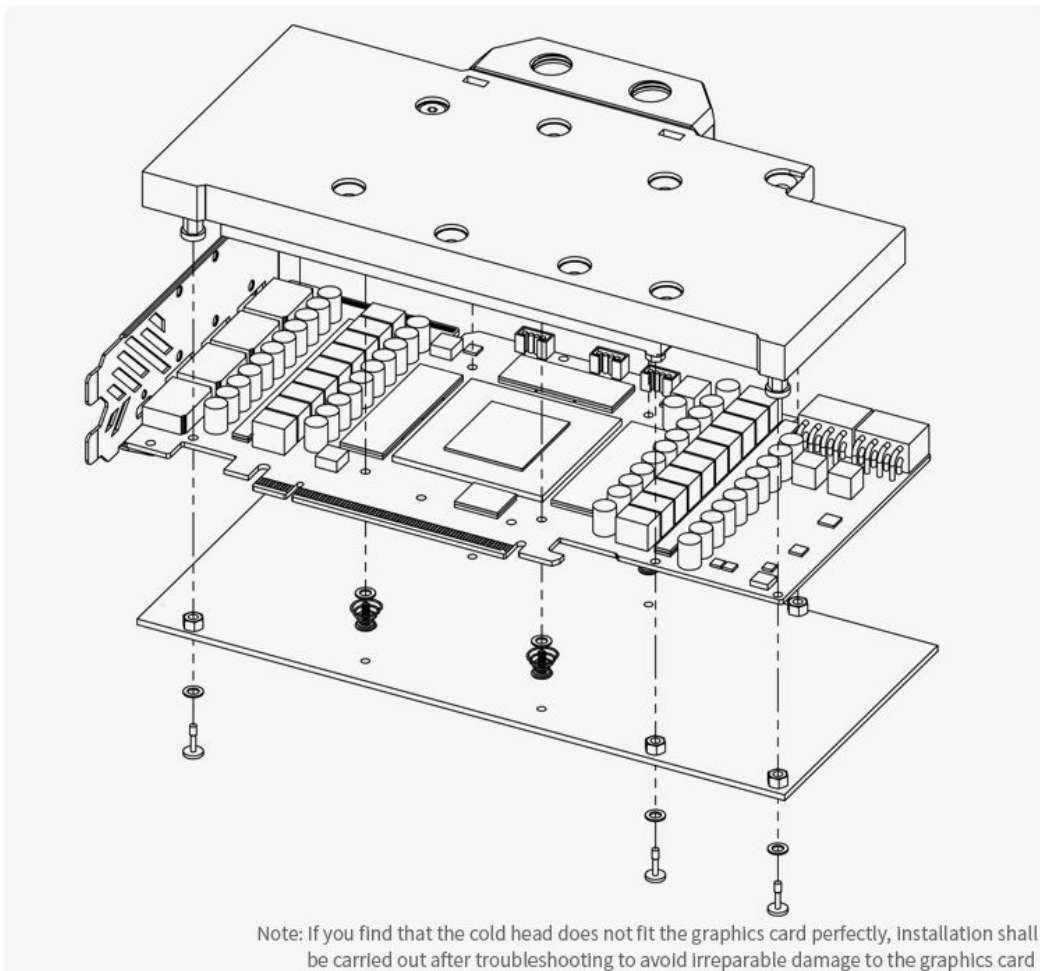

Note: If you find that the cold head does not fit the graphics card perfectly, installation shall be carried out after troubleshooting to avoid irreparable damage to the graphics card