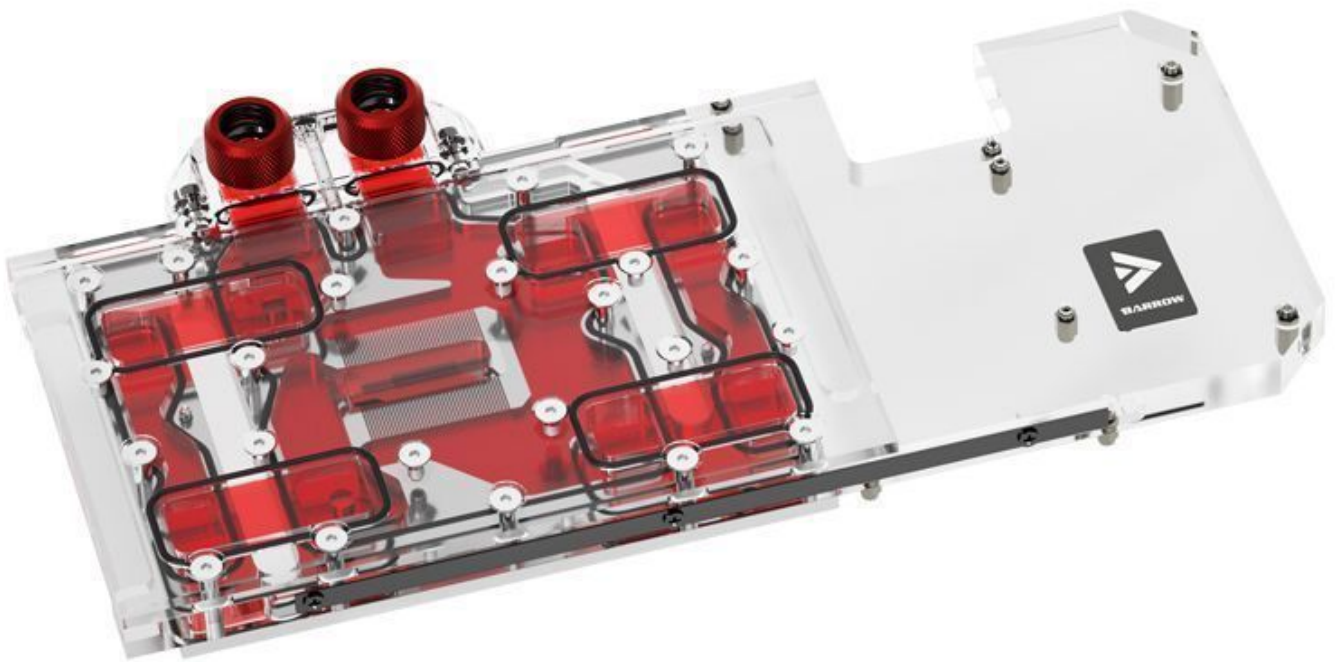

BARROW Barrow LRC2.0 full coverage GPU Water Block for ASUS STRIX 3070 Aurora

Special Price
\$53.95 was
\$119.99

Product Images

Short Description

Barrow Full coverage GPU Water Block for ASUS STRIX RTX 3070

Description

BS-ASS3070-PA

Barrow LRC2.0 full coverage GPU Water Block for ASUS STRIX 3070 Aurora

BS-ASS3070-PA

Micro water passage

Copper-nickel plated mount

Imported acrylic

Patent Bridge

◆ Products information

Mode: BS-ASS3070-PA	Color: Transparent
Quantity: 1Set	Thread: G1/4"
Material: Red copper+Acrylic	Dimensions: Please refer to the dimension drawing
Application: Suitable for desktop computer graphics card cooling.	
Note: In case of product appearance structure upgrade,without further notice,in kind prevail	

Copper-nickel plated mount

As the main material of the soleplate, copper with thermal conductivity which is less than silver, has high heat absorption and heat transfer efficiency. The surface adopts the mirror nickel plating process, which can effectively prevent the soleplate from oxidation and increase the service life.