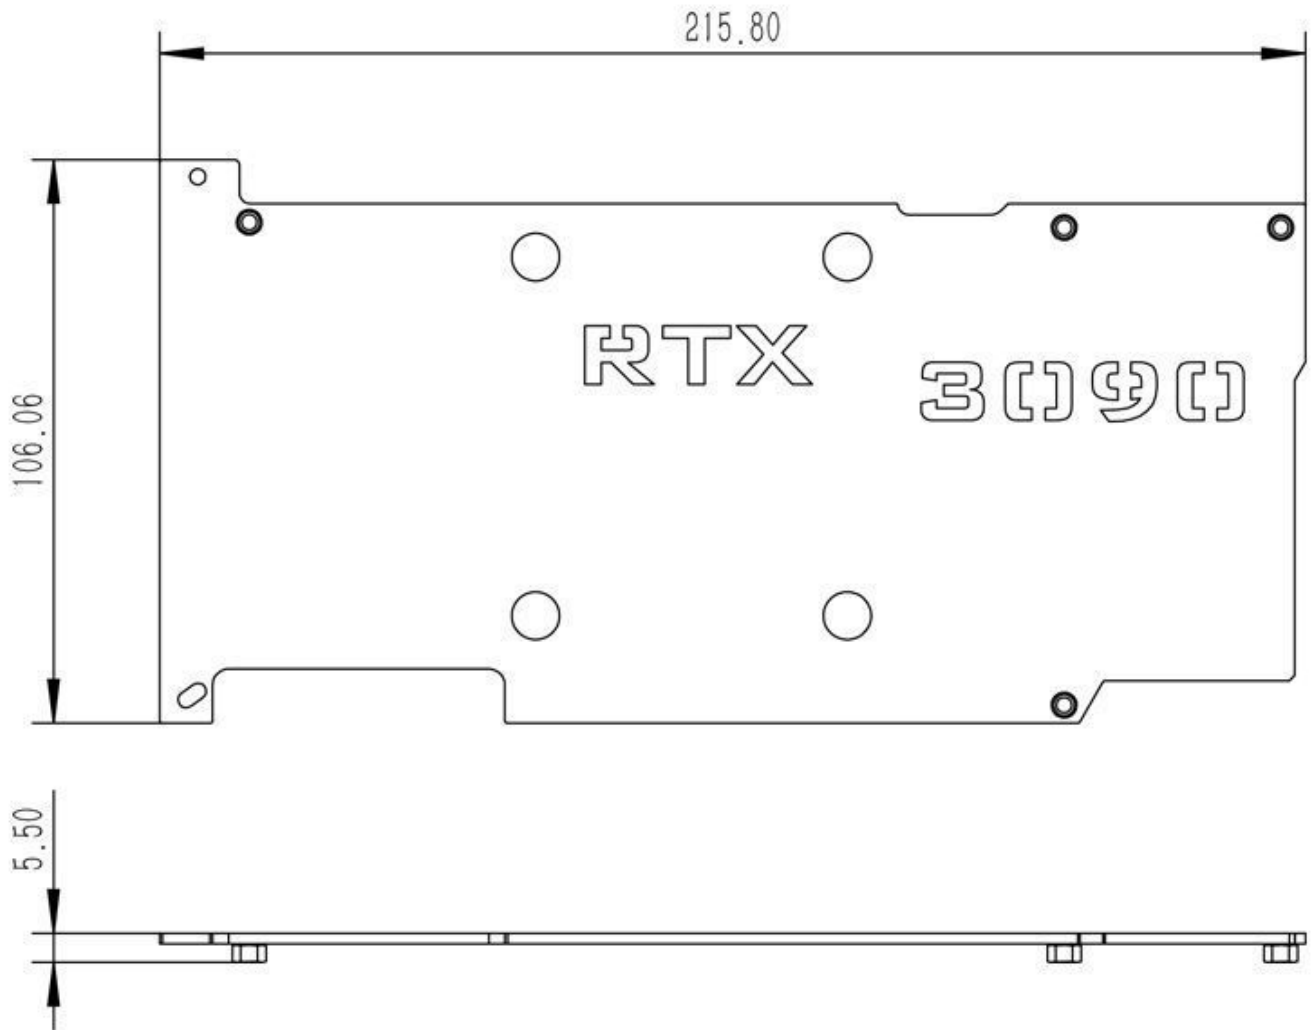

Gainward RTX 3080 追风版
10G

Specifications

Appearance size

外观尺寸

Additional Information

Brand	Barrow
SKU	GAMBP-01
Weight	0.5000
Color	Black/White
Vga	GALAX/GAINWARD 3090
Block GPU Type	Nvidia
Block Accessory Type	VGA Backplate
Material	Aluminum
Vendor SKU/EAN	6937826614859