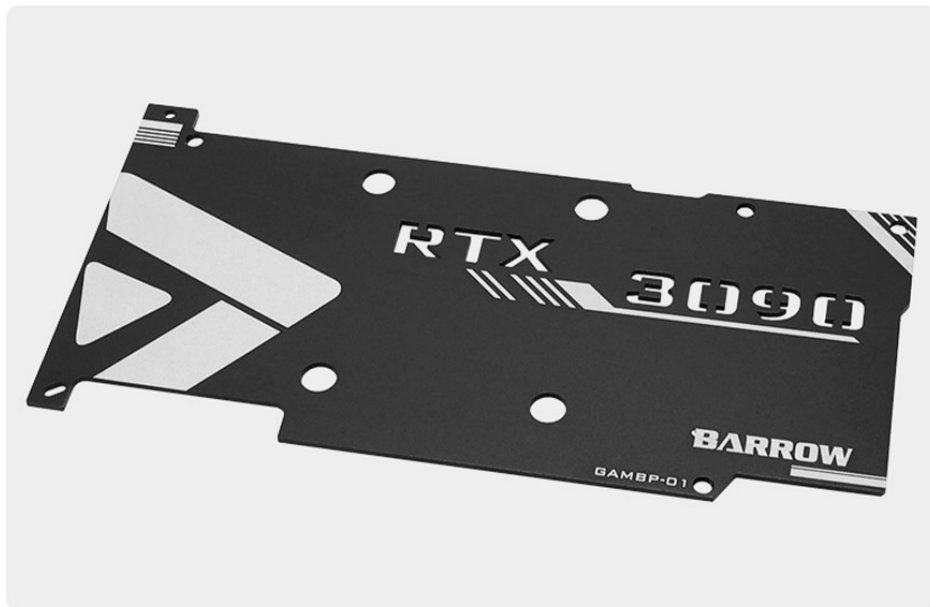

BARROW Barrow Backplane for
GALAX/GAINWARD 3090
full coverage GPU Water
Block

\$19.99

Product Images

Short Description

Barrow Backplane for GALAX/GAINWARD 3090 full coverage GPU Water Block

Description

Cool · High efficiency · Heat sinking · Professional

GAMBP-01

GALAX/GAINWARD 3090 Lightweight and Full Coverage of GPU water block Backplane

GAMBP-01

Aluminum Alloy
Material

Lightweight
Design

Exquisite
Appearance

Convenient
installation

◇ Products information

Product model: GAMBP-01	Color: Black/Silvery
Product Material: Aluminum Alloy	Net weight: 0.1kg
Dimensions: please refer to the dimension drawing	
Product specification: Graphics card backplane with full coverage	
Application: LRC2.0 full coverage GPU Water Block for Colorful BATTLEAX 3090 Aurora	
Note: In case of product appearance structure upgrade, without further notice, in kind prevail.	

Gainward RTX 3080 追风版
10G

Specifications

Appearance size

外观尺寸

Additional Information

Brand	Barrow
SKU	GAMBP-01
Weight	0.5000
Color	Black/White
Vga	GALAX/GAINWARD 3090
Block GPU Type	Nvidia
Block Accessory Type	VGA Backplate
Material	Aluminum
Vendor SKU/EAN	6937826614859