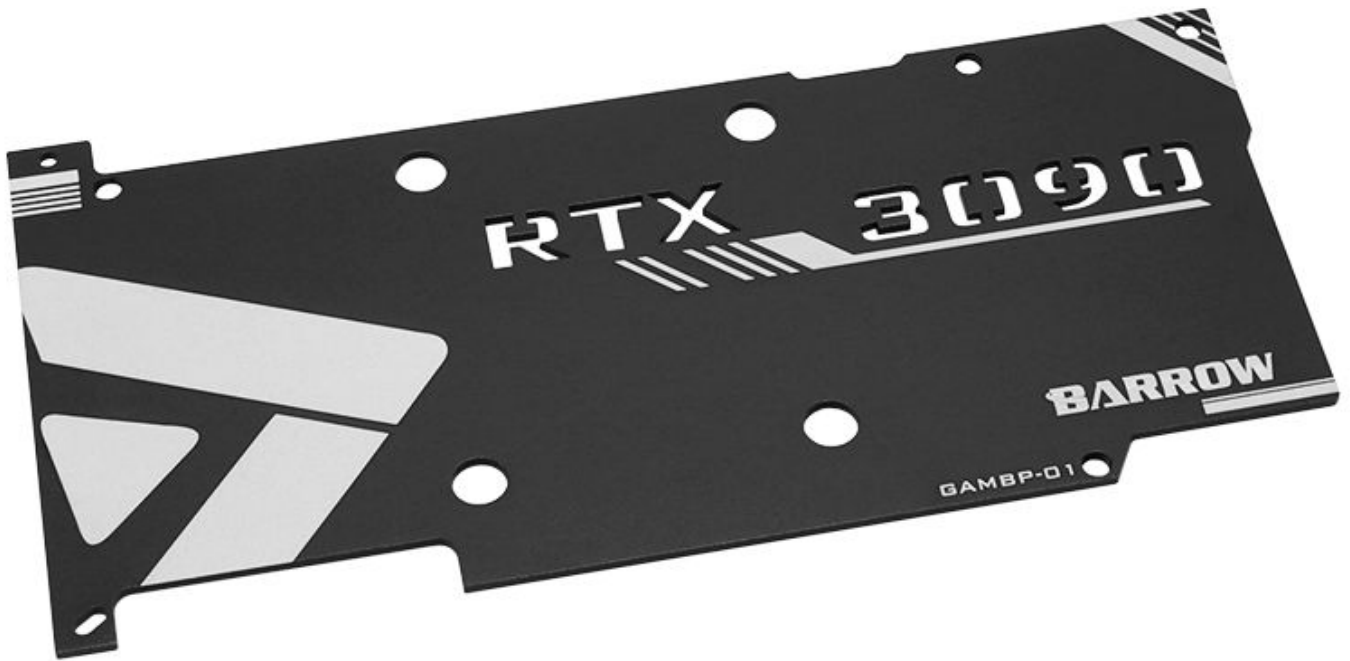

BARROW Barrow Backplane for
GALAX/GAINWARD 3090
full coverage GPU Water
Block

\$19.99

Product Images

Short Description

Barrow Backplane for GALAX/GAINWARD 3090 full coverage GPU Water Block

Description

Cool · High efficiency · Heat sinking · Professional

GAMBP-01

GALAX/GAINWARD 3090 Lightweight and Full Coverage of GPU water block Backplane

GAMBP-01

Aluminum Alloy
Material

Lightweight
Design

Exquisite
Appearance

Convenient
installation

◇ Products information

Product model: GAMBP-01	Color: Black/Silvery
Product Material: Aluminum Alloy	Net weight: 0.1kg
Dimensions: please refer to the dimension drawing	
Product specification: Graphics card backplane with full coverage	
Application: LRC2.0 full coverage GPU Water Block for Colorful BATTLEAX 3090 Aurora	
Note: In case of product appearance structure upgrade, without further notice, in kind prevail.	

Gainward RTX 3080 追风版
10G

Specifications

Appearance size

外观尺寸

Additional Information

Brand	Barrow
SKU	GAMBP-01
Weight	0.5000
Color	Black/White
Vga	GALAX/GAINWARD 3090
Block GPU Type	Nvidia
Block Accessory Type	VGA Backplate
Material	Aluminum
Vendor SKU/EAN	6937826614859