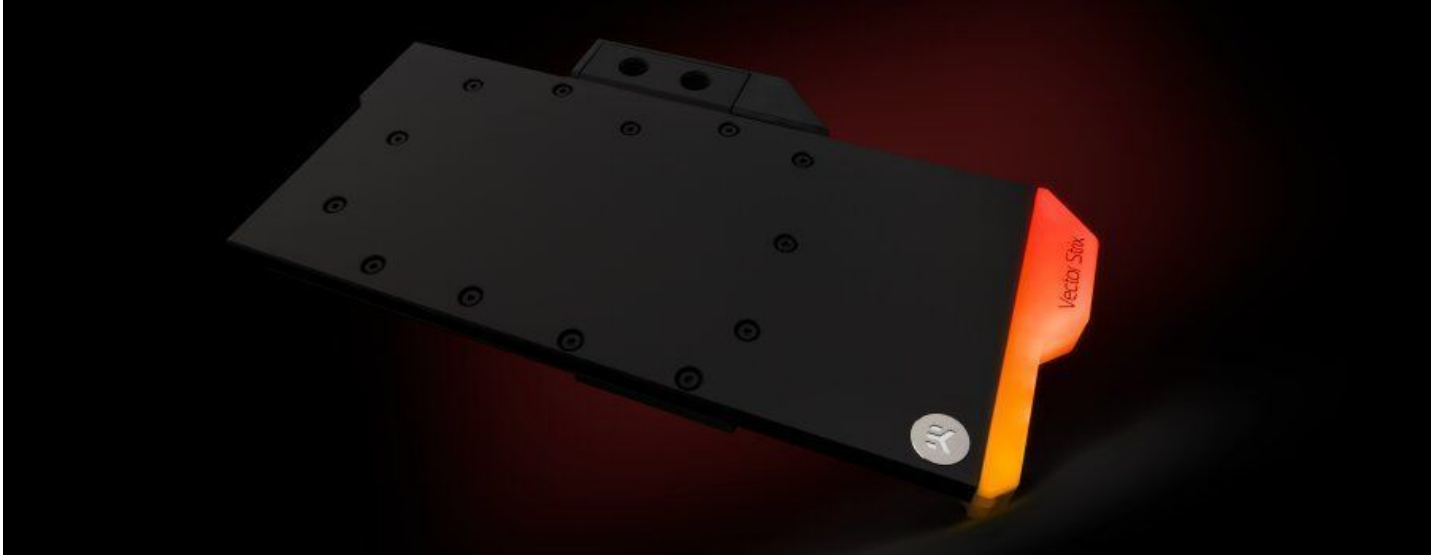

 **EK-Quantum Vector Strix
RX 6800/6900 D-RGB -
Nickel + Acetal**

Special Price
\$135.99 was
\$179.99

Product Images

Short Description

EK-Quantum Vector Strix RX 6800/6900 is a 2nd generation Vector GPU water block from the EK® Quantum Line. It is made for ROG Strix RX 6800, 6800XT, 6900XT graphics cards based on the latest AMD® RDNA2™ architecture.

Description

EK-Quantum Vector Strix RX 6800/6900 is a 2nd generation Vector GPU water block from the EK® Quantum Line. It is made for ROG Strix RX 6800, 6800XT, 6900XT graphics cards based on the latest AMD® RDNA2™ architecture. For a precise compatibility match of this water block, we recommend you refer to the [EK Cooling Configurator](#).

These newly developed water blocks feature optimized flow paths that reduce hydrodynamic instabilities and vortexing (dead spots) inside of them. The EK-Quantum Vector Series water blocks use an Open Split-Flow cooling engine design, which proved to be a superior solution for GPU water blocks. It is characterized by low hydraulic flow restriction, meaning it can be used with weaker water pumps or pumps running on low-speed settings, and still achieve top performance. The jet plate and fin structure geometry have been optimized to provide even flow distribution with minimal losses and optimal performance when used in any given coolant

flow orientation.

The base of the block is CNC-machined out of high-grade nickel-plated electrolytic copper, while its top is CNC-machined out of durable black POM acetal. These 2nd generation Vector GPU water blocks also feature acetal terminals. The watertight sealing is ensured by high-quality EPDM O-rings, while brass standoffs are already pre-installed and allow for a safe and easy installation procedure.