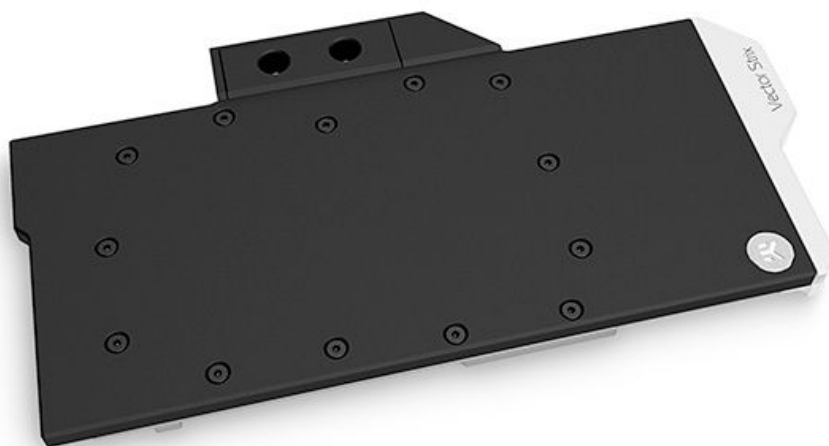

 **EK-Quantum Vector Strix
RX 6800/6900 D-RGB -
Nickel + Acetal**

Special Price
\$135.99 was
\$179.99

Product Images

Short Description

EK-Quantum Vector Strix RX 6800/6900 is a 2nd generation Vector GPU water block from the EK® Quantum Line. It is made for ROG Strix RX 6800, 6800XT, 6900XT graphics cards based on the latest AMD® RDNA2™ architecture.

Description

EK-Quantum Vector Strix RX 6800/6900 is a 2nd generation Vector GPU water block from the EK® Quantum Line. It is made for ROG Strix RX 6800, 6800XT, 6900XT graphics cards based on the latest AMD® RDNA2™ architecture. For a precise compatibility match of this water block, we recommend you refer to the [EK Cooling Configurator](#).

These newly developed water blocks feature optimized flow paths that reduce hydrodynamic instabilities and vortexing (dead spots) inside of them. The EK-Quantum Vector Series water blocks use an Open Split-Flow cooling engine design, which proved to be a superior solution for GPU water blocks. It is characterized by low hydraulic flow restriction, meaning it can be used with weaker water pumps or pumps running on low-speed settings, and still achieve top performance. The jet plate and fin structure geometry have been optimized to provide even flow distribution with minimal losses and optimal performance when used in any given coolant

flow orientation.

The base of the block is CNC-machined out of high-grade nickel-plated electrolytic copper, while its top is CNC-machined out of durable black POM acetal. These 2nd generation Vector GPU water blocks also feature acetal terminals. The watertight sealing is ensured by high-quality EPDM O-rings, while brass standoffs are already pre-installed and allow for a safe and easy installation procedure.