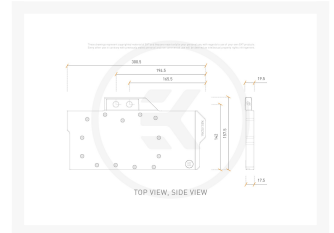

**EK-Quantum Vector Strix
RX 6800/6900 D-RGB -
Nickel + Acetal**

Special Price
$135.99 was
$179.99

Product Images

Short Description

EK-Quantum Vector Strix RX 6800/6900 is a 2nd generation Vector GPU water block from the EK® Quantum Line. It is made for ROG Strix RX 6800, 6800XT, 6900XT graphics cards based on the latest AMD® RDNA2™ architecture.