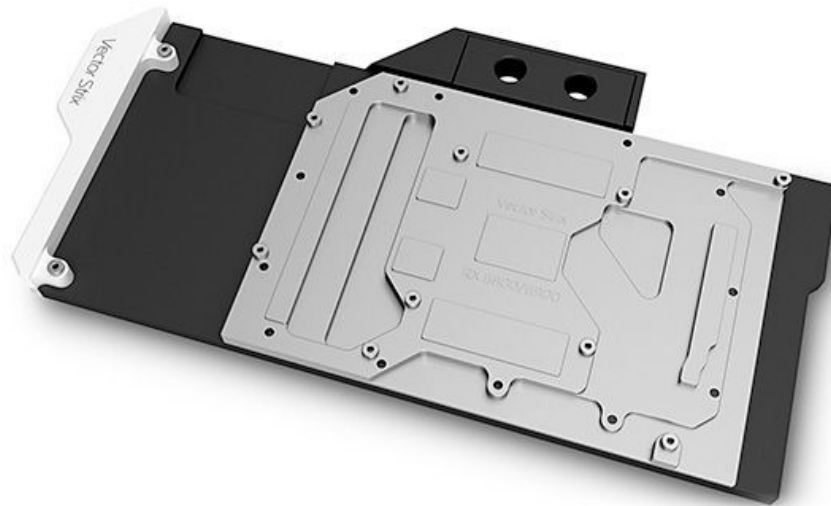

Description

EK-Quantum Vector Strix RX 6800/6900 is a 2nd generation Vector GPU water block from the EK® Quantum Line. It is made for ROG Strix RX 6800, 6800XT, 6900XT graphics cards based on the latest AMD® RDNA2™ architecture. For a precise compatibility match of this water block, we recommend you refer to the [EK Cooling Configurator](#).

EK-Quantum Vector Strix RX 6800/6900 water block for ROG Strix GAMING RX 6800 and 6900 GPUs

EK-Quantum Vector RX 6800/6900 water block is compatible with ASUS® ROG Strix GAMING Radeon RX 6800, RX 6800XT, and 6900XT graphics cards. The Vector water block directly cools the GPU, VRAM, and the VRM (voltage regulation module) as a cooling liquid is channeled right over these critical areas. The water block is in contact with power stages as well as Inductor chokes to maximize cooling and minimize the chances of coil

These newly developed water blocks feature optimized flow paths that reduce hydrodynamic instabilities and vortexing (dead spots) inside of them. The EK-Quantum Vector Series water blocks use an Open Split-Flow cooling engine design, which proved to be a superior solution for GPU water blocks. It is characterized by low hydraulic flow restriction, meaning it can be used with weaker water pumps or pumps running on low-speed settings, and still achieve top performance. The jet plate and fin structure geometry have been optimized to provide even flow distribution with minimal losses and optimal performance when used in any given coolant

flow orientation.

The base of the block is CNC-machined out of high-grade nickel-plated electrolytic copper, while its top is CNC-machined out of durable black POM acetal. These 2nd generation Vector GPU water blocks also feature acetal terminals. The watertight sealing is ensured by high-quality EPDM O-rings, while brass standoffs are already pre-installed and allow for a safe and easy installation procedure.