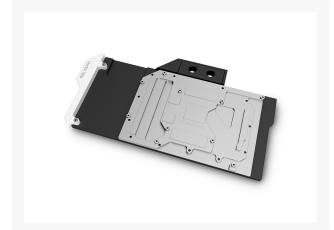

 **EK-Quantum Vector Strix
RX 6800/6900 D-RGB -
Nickel + Acetal**

Special Price
\$135.99 was
\$179.99

Product Images

Short Description

EK-Quantum Vector Strix RX 6800/6900 is a 2nd generation Vector GPU water block from the EK® Quantum Line. It is made for ROG Strix RX 6800, 6800XT, 6900XT graphics cards based on the latest AMD® RDNA2™ architecture.

Description

EK-Quantum Vector Strix RX 6800/6900 is a 2nd generation Vector GPU water block from the EK® Quantum Line. It is made for ROG Strix RX 6800, 6800XT, 6900XT graphics cards based on the latest AMD® RDNA2™ architecture. For a precise compatibility match of this water block, we recommend you refer to the [EK Cooling Configurator](#).

These newly developed water blocks feature optimized flow paths that reduce hydrodynamic instabilities and vortexing (dead spots) inside of them. The EK-Quantum Vector Series water blocks use an Open Split-Flow cooling engine design, which proved to be a superior solution for GPU water blocks. It is characterized by low hydraulic flow restriction, meaning it can be used with weaker water pumps or pumps running on low-speed settings, and still achieve top performance. The jet plate and fin structure geometry have been optimized to provide even flow distribution with minimal losses and optimal performance when used in any given coolant

flow orientation.

The base of the block is CNC-machined out of high-grade nickel-plated electrolytic copper, while its top is CNC-machined out of durable black POM acetal. These 2nd generation Vector GPU water blocks also feature acetal terminals. The watertight sealing is ensured by high-quality EPDM O-rings, while brass standoffs are already pre-installed and allow for a safe and easy installation procedure.