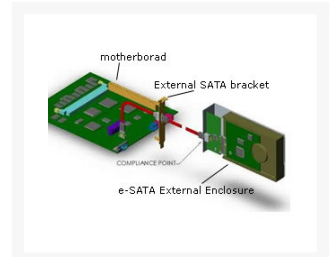

Bytecc 2.5" Aluminum USB/SATA Combo External Enclosure For SATA HDD

Special Price
\$3.50 was
\$34.95

Product Images

Short Description

This enclosure is the first in the market to support 2.5" SATA hard drives commonly found in laptops computers! Connection to the computer is via USB OR SATA.

Description

This enclosure is the first in the market to support 2.5" SATA hard drives commonly found in laptops computers! Connection to the computer is via USB OR SATA.

Features

- Fitting for 2.5" Slim SATA Notebook HDD
- Work with both PC and Mac
- Plug and Play , Hot-swappable connection
- **Support up to 100GB "SATA" HDD**
- Aluminum HDD external case for 2.5" HDD with height less than 9.5mm
- Dimension (L x W x H) : 132 x 82 x 15mm
- Bus power design (USB or Firewire)
- Color: Silver

Package Contents:

- 2.5" HDD aluminum external enclosure
- External e-SATA cable
- External SATA bracket (connect to motherborad)
- USB 2.0 A to Mini B type cable
- Driver for 98SE
- Manual

Additional Information