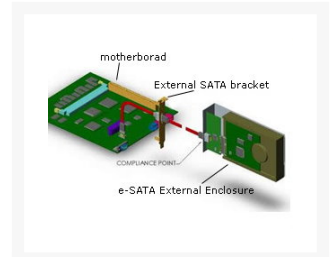

# Bytecc 2.5" Aluminum USB/SATA Combo External Enclosure For SATA HDD

Special Price  
**\$3.50** was  
**\$34.95**

## Short Description

---

This enclosure is the first in the market to support 2.5" SATA hard drives commonly found in laptops computers! Connection to the computer is via USB OR SATA.