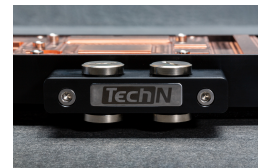

TechN GPU Waterblock RX 6800(XT)/6900XT

\$160.99

Product Images

Short Description

TN GPU Waterblock RX 6800(XT)/6900XT is a GPU full coverage water block designed for AMD Radeon RX 6000 series graphics cards using AMD's reference PCB design.

Description

The high-performance, full cover GPU water block for AMD's Radeon RX 6800, 6800 XT and 6900 XT reference designs. It comes in a sleek, innovative design with no visible screws on the block itself. Together with our backplate it encases the whole graphics card. The optional backplate has our high quality surface treatment with the black elox matching the line of our best-in-class CPU water blocks.

The water block base is CNC machined from POM-C with a pure copper coldplate. All critical components of the graphics card are cooled with our innovative and improved, low resistance hydraulic flow design. The top cover is made of POM-C (Acetal) with ravishing milled patterns. The fine copper fins over the GPU chip, in combination with our optimized water flow deliver class-leading cooling performance.

Optional

An optional full coverage aesthetic backplate is also available for this Waterblock to improve the passive cooling on the backside of the circuit board.

Features

Included:

- TN GPU Waterblock AMD RX 6000 series
- Thermal Interface Material: Thermal Compound – Arctic MX-2 0,75g & Pre-applied thermal pads
- Sealing plugs G1/4" BSPP for unused threads
- Mounting accessories
- Installation Manual