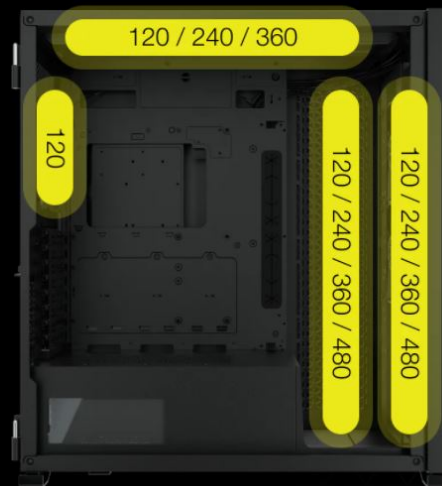

MODERN FRONT PANEL I/O

Puts your connections within easy reach, including a USB 3.1 Type-C Port, 4x USB 3.0 port, and a combination audio/microphone jack.

- 1 Power button
- 2 4x USB 3.0 ports
- 3 USB 3.1 Type-C port
- 4 Headphone/Mic Combo Jack
- 5 Reset button

Features

Up to three simultaneous 360mm radiators (roof, side, front), two simultaneous 420mm radiators (roof, front), or even a 480mm radiator (side) means you can design your dream loop.