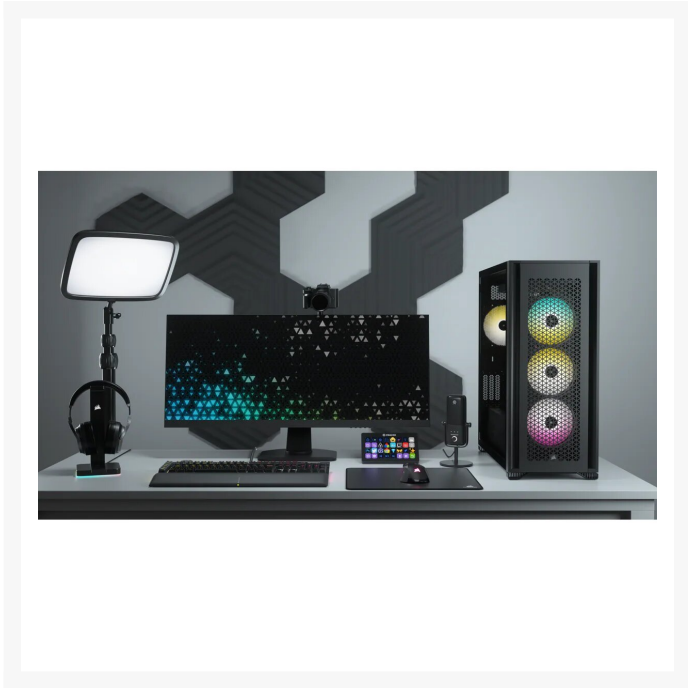


 **Corsair 7000D AIRFLOW**
Full-Tower ATX PC Case
—Black

\$279.99

Product Images

Short Description

The CORSAIR 7000D AIRFLOW is a full-tower ATX case for the most ambitious builds, offering incredible cooling potential with an airflow-optimized steel front panel, hidden cable management, and three included CORSAIR AirGuide fans.

Description

ALL-AROUND EASY ACCESS

Two steel high-airflow panels and a sturdy 4mm thick tempered glass side panel offer outstanding airflow and a clear view of your system.

THREE-SLOT VERTICAL GPU MOUNT

Put the spotlight on your graphics card with an innovative vertical GPU mount, big enough to fit today's most powerful graphics cards with plenty of room for airflow.

SHOW US WHAT YOU'VE GOT

A removable, customizable windowed PSU shroud shows off the heart of your system. Remove the panel, add vinyl graphics, laser-etch your own logo, or add backlighting to make your rig stand out.

ALL THE STORAGE YOU NEED

FITS UP TO

MODERN FRONT PANEL I/O

Puts your connections within easy reach, including a USB 3.1 Type-C Port, 4x USB 3.0 port, and a combination audio/microphone jack.

- 1 Power button
- 2 4x USB 3.0 ports
- 3 USB 3.1 Type-C port
- 4 Headphone/Mic Combo Jack
- 5 Reset button