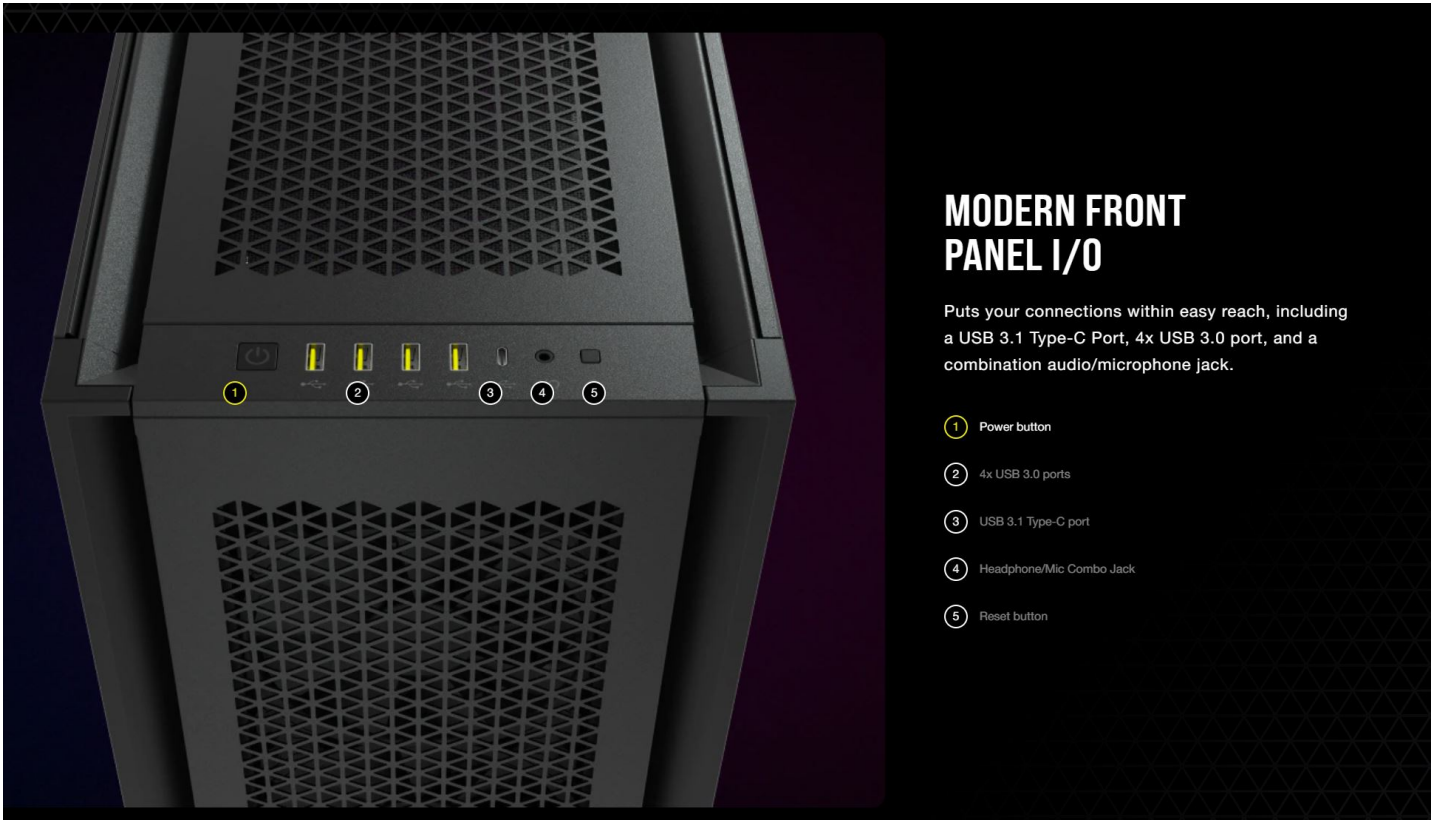


 **Corsair 7000D AIRFLOW**
Full-Tower ATX PC Case
—Black

\$279.99

Product Images

Short Description

The CORSAIR 7000D AIRFLOW is a full-tower ATX case for the most ambitious builds, offering incredible cooling potential with an airflow-optimized steel front panel, hidden cable management, and three included CORSAIR AirGuide fans.

Description

ALL-AROUND EASY ACCESS

Two steel high-airflow panels and a sturdy 4mm thick tempered glass side panel offer outstanding airflow and a clear view of your system.

THREE-SLOT VERTICAL GPU MOUNT

Put the spotlight on your graphics card with an innovative vertical GPU mount, big enough to fit today's most powerful graphics cards with plenty of room for airflow.

SHOW US WHAT YOU'VE GOT

A removable, customizable windowed PSU shroud shows off the heart of your system. Remove the panel, add vinyl graphics, laser-etch your own logo, or add backlighting to make your rig stand out.

ALL THE STORAGE YOU NEED

FITS UP TO

MODERN FRONT PANEL I/O

Puts your connections within easy reach, including a USB 3.1 Type-C Port, 4x USB 3.0 port, and a combination audio/microphone jack.

- 1 Power button
- 2 4x USB 3.0 ports
- 3 USB 3.1 Type-C port
- 4 Headphone/Mic Combo Jack
- 5 Reset button