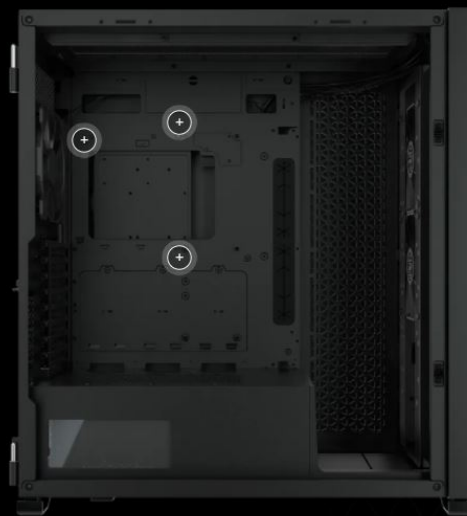

A spacious interior fits up to 12x 120mm or 7x 140mm cooling fans.

120MM

140MM

Over 80L in volume, the 7000 series is 40% to 60% larger than a standard mid-tower case, which gives you space for endless possibilities.

248mm

550mm

600mm