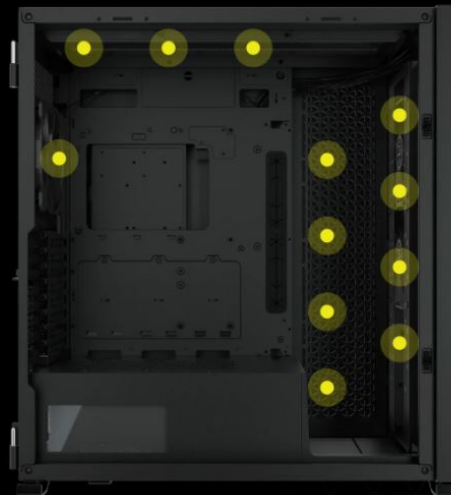

FRONT PANEL I/O
 Put a host of modern connections within easy reach.

Short Description

The CORSAIR iCUE 7000X RGB full-tower ATX case puts your build on display behind three tempered glass panels, with room for up to three simultaneous 360mm radiators, hidden cable management, and four included CORSAIR SP140 RGB ELITE fans.

A removable, customizable windowed PSU shroud shows off the heart of your system. Remove the panel, add vinyl graphics, laser-etch your own logo, or add backlighting to make your rig stand out.

CORSAIR RAPIDROUTE CABLE MANAGEMENT

FITS UP TO

MODERN FRONT PANEL I/O

Puts your connections within easy reach, including a USB 3.1 Type-C Port, 4x USB 3.0 port, and a combination audio/microphone jack.

- 1 Power button
- 2 4x USB 3.0 ports
- 3 USB 3.1 Type-C port
- 4 Headphone/Mic Combo Jack
- 5 Reset button

120MM

140MM

Over 80L in volume, the 7000 series is 40% to 60% larger than a standard mid-tower case, which gives you space for endless possibilities.

THE BRAINS OF THE OUTFIT

The COMMANDER CORE XT is more than just a lighting and fan controller for up to six fans. It can be expanded to monitor temperatures (two temp monitor sensors included) and even tie-into other iCUE devices like the LS100 Lighting Strips or RGB LED Lighting PRO Expansion kits.