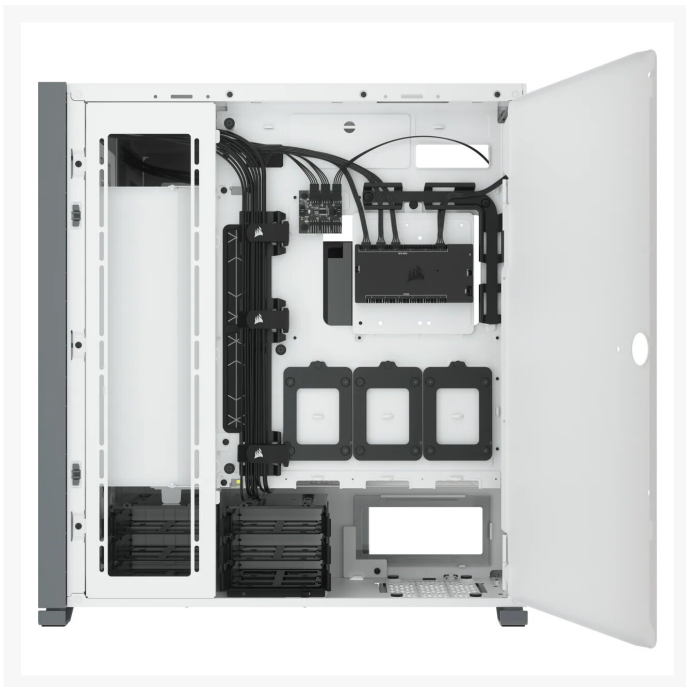

 **Corsair iCUE 7000X RGB**
Tempered Glass Full-Tower
ATX PC Case — White

\$349.99

Product Images

FOUR SP140 RGB ELITE FANS INCLUDED
 Eight individually addressable RGB LEDs per fan light up your system, while AirGuide technology enhances cooling.

Customize and synchronize RGB lighting, precisely control fan speeds, and more with iCUE.

4x

Detachable 360° Fan Brackets
 Install up to 4x 150mm fans or a radiator up to 420mm.

COLOSSAL COOLING POTENTIAL
 Ample room for multiple radiators, including up to 3x 360mm or 2x 420mm all in one. Note: Case will accommodate 2x water-cooled 360mm radiators.

FRONT PANEL I/O
 Put a host of modern connections within easy reach.

Short Description

The CORSAIR iCUE 7000X RGB full-tower ATX case puts your build on display behind three tempered glass panels, with room for up to three simultaneous 360mm radiators, hidden cable management, and four included CORSAIR SP140 RGB ELITE fans.

FITS UP TO

MODERN FRONT PANEL I/O

Puts your connections within easy reach, including a USB 3.1 Type-C Port, 4x USB 3.0 port, and a combination audio/microphone jack.

- 1 Power button
- 2 4x USB 3.0 ports
- 3 USB 3.1 Type-C port
- 4 Headphone/Mic Combo Jack
- 5 Reset button