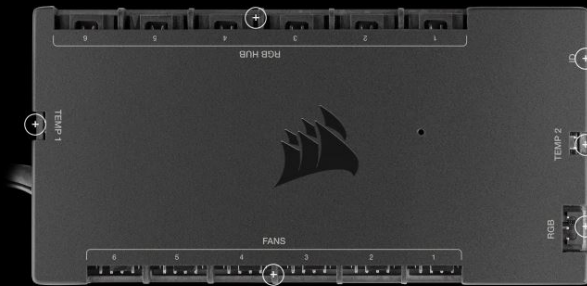

FRONT PANEL I/O
 Put a host of modern connections within easy reach.

Short Description

The CORSAIR iCUE 7000X RGB full-tower ATX case puts your build on display behind three tempered glass panels, with room for up to three simultaneous 360mm radiators, hidden cable management, and four included CORSAIR SP140 RGB ELITE fans.

120MM

140MM

Over 80L in volume, the 7000 series is 40% to 60% larger than a standard mid-tower case, which gives you space for endless possibilities.

THE BRAINS OF THE OUTFIT

The COMMANDER CORE XT is more than just a lighting and fan controller for up to six fans. It can be expanded to monitor temperatures (two temp monitor sensors included) and even tie-into other iCUE devices like the LS100 Lighting Strips or RGB LED Lighting PRO Expansion kits.