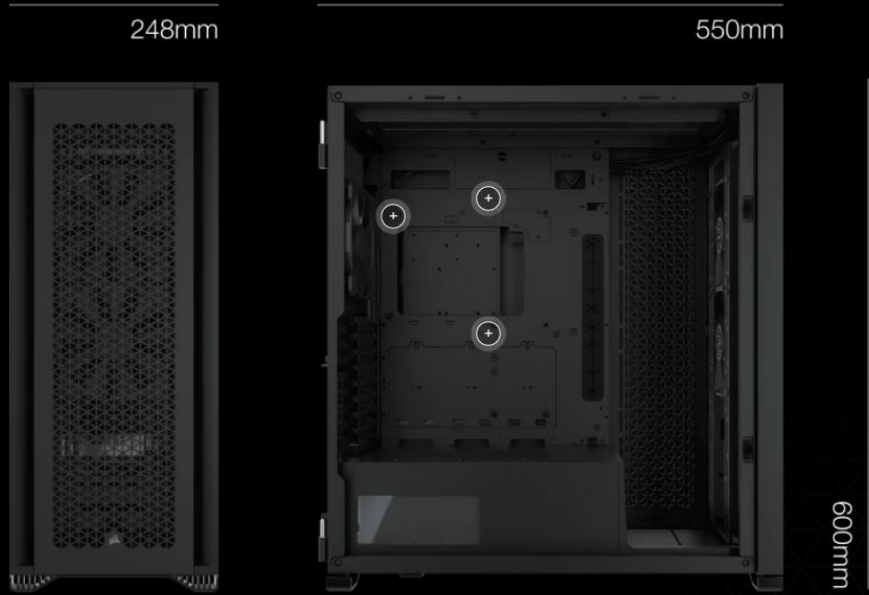

Quickly and easily route your major cables through a single hidden channel, with a roomy 25mm of space behind the motherboard for all of your cables, easily concealed by a hinged steel door.

ALL THE STORAGE YOU NEED

FITS UP TO

MODERN FRONT PANEL I/O

Puts your connections within easy reach, including a USB 3.1 Type-C Port, 4x USB 3.0 port, and a combination audio/microphone jack.

- 1 Power button
- 2 4x USB 3.0 ports
- 3 USB 3.1 Type-C port
- 4 Headphone/Mic Combo Jack
- 5 Reset button

Features

Up to three simultaneous 360mm radiators (roof, side, front), two simultaneous 420mm radiators (roof, front), or even a 480mm radiator (side) means you can design your dream loop.

120MM

140MM

A spacious interior fits up to 12x 120mm or 7x 140mm cooling fans.

120MM

140MM

Over 80L in volume, the 7000 series is 40% to 60% larger than a standard mid-tower case, which gives you space for endless possibilities.

THE BRAINS OF THE OUTFIT

The COMMANDER CORE XT is more than just a lighting and fan controller for up to six fans. It can be expanded to monitor temperatures (two temp monitor sensors included) and even tie-into other iCUE devices like the LS100 Lighting Strips or RGB LED Lighting PRO Expansion kits.