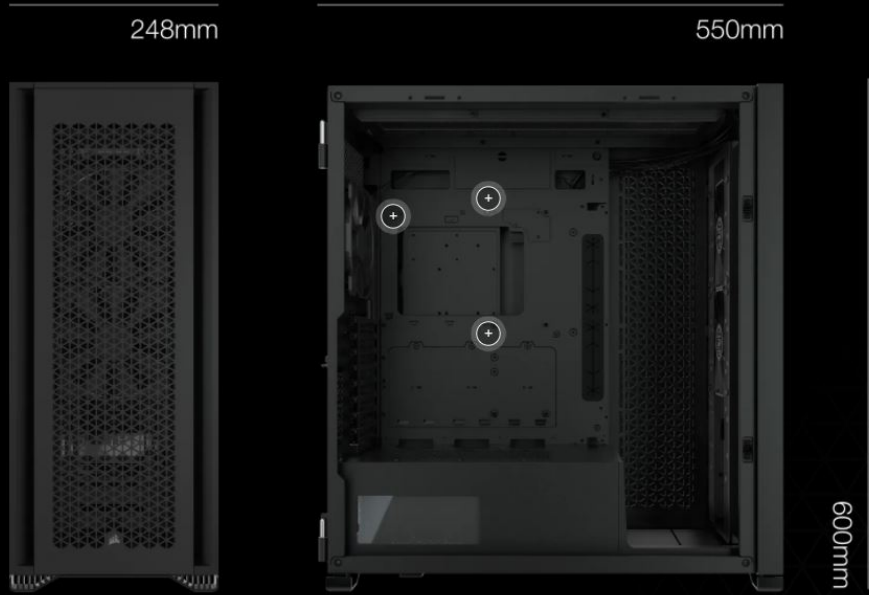

A removable, customizable windowed PSU shroud shows off the heart of your system. Remove the panel, add vinyl graphics, laser-etch your own logo, or add backlighting to make your rig stand out.

CORSAIR RAPIDROUTE CABLE MANAGEMENT

Quickly and easily route your major cables through a single hidden channel, with a roomy 25mm of space behind the motherboard for all of your cables, easily concealed by a hinged steel door.

ALL THE STORAGE YOU NEED

Features

Up to three simultaneous 360mm radiators (roof, side, front), two simultaneous 420mm radiators (roof, front), or even a 480mm radiator (side) means you can design your dream loop.

A spacious interior fits up to 12x 120mm or 7x 140mm cooling fans.

Over 80L in volume, the 7000 series is 40% to 60% larger than a standard mid-tower case, which gives you space for endless possibilities.

THE BRAINS OF THE OUTFIT

The COMMANDER CORE XT is more than just a lighting and fan controller for up to six fans. It can be expanded to monitor temperatures (two temp monitor sensors included) and even tie-into other iCUE devices like the LS100 Lighting Strips or RGB LED Lighting PRO Expansion kits.