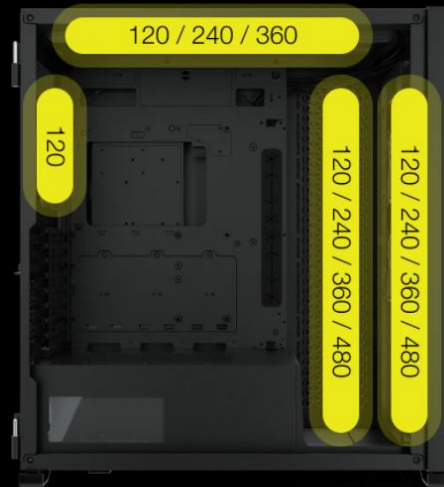

Features

Up to three simultaneous 360mm radiators (roof, side, front), two simultaneous 420mm radiators (roof, front), or even a 480mm radiator (side) means you can design your dream loop.