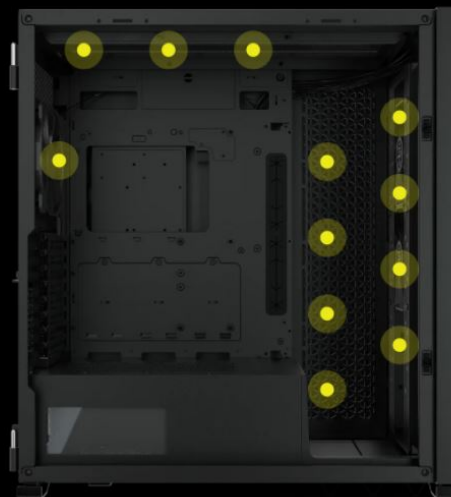

A removable, customizable windowed PSU shroud shows off the heart of your system. Remove the panel, add vinyl graphics, laser-etch your own logo, or add backlighting to make your rig stand out.

CORSAIR RAPIDROUTE CABLE MANAGEMENT

Quickly and easily route your major cables through a single hidden channel, with a roomy 25mm of space behind the motherboard for all of your cables, easily concealed by a hinged steel door.

ALL THE STORAGE YOU NEED

FITS UP TO

MODERN FRONT PANEL I/O

Puts your connections within easy reach, including a USB 3.1 Type-C Port, 4x USB 3.0 port, and a combination audio/microphone jack.

- 1 Power button
- 2 4x USB 3.0 ports
- 3 USB 3.1 Type-C port
- 4 Headphone/Mic Combo Jack
- 5 Reset button

Over 80L in volume, the 7000 series is 40% to 60% larger than a standard mid-tower case, which gives you space for endless possibilities.

THE BRAINS OF THE OUTFIT

The COMMANDER CORE XT is more than just a lighting and fan controller for up to six fans. It can be expanded to monitor temperatures (two temp monitor sensors included) and even tie-into other iCUE devices like the LS100 Lighting Strips or RGB LED Lighting PRO Expansion kits.