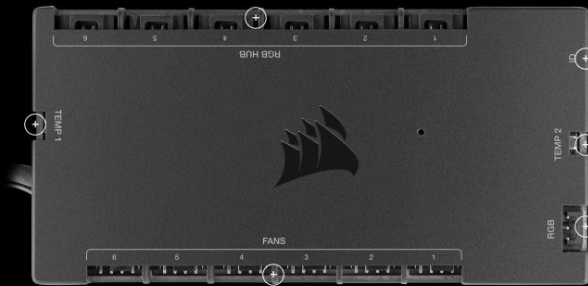

A removable, customizable windowed PSU shroud shows off the heart of your system. Remove the panel, add vinyl graphics, laser-etch your own logo, or add backlighting to make your rig stand out.

CORSAIR RAPIDROUTE CABLE MANAGEMENT

FITS UP TO

MODERN FRONT PANEL I/O

Puts your connections within easy reach, including a USB 3.1 Type-C Port, 4x USB 3.0 port, and a combination audio/microphone jack.

- 1 Power button
- 2 4x USB 3.0 ports
- 3 USB 3.1 Type-C port
- 4 Headphone/Mic Combo Jack
- 5 Reset button

Features

Up to three simultaneous 360mm radiators (roof, side, front), two simultaneous 420mm radiators (roof, front), or even a 480mm radiator (side) means you can design your dream loop.

A spacious interior fits up to 12x 120mm or 7x 140mm cooling fans.

Over 80L in volume, the 7000 series is 40% to 60% larger than a standard mid-tower case, which gives you space for endless possibilities.

THE BRAINS OF THE OUTFIT

The COMMANDER CORE XT is more than just a lighting and fan controller for up to six fans. It can be expanded to monitor temperatures (two temp monitor sensors included) and even tie-into other iCUE devices like the LS100 Lighting Strips or RGB LED Lighting PRO Expansion kits.