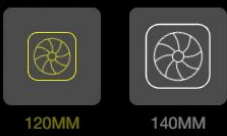

A spacious interior fits up to 12x 120mm or 7x 140mm cooling fans.