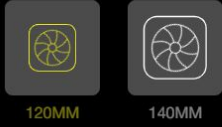

Features

Up to three simultaneous 360mm radiators (roof, side, front), two simultaneous 420mm radiators (roof, front), or even a 480mm radiator (side) means you can design your dream loop.