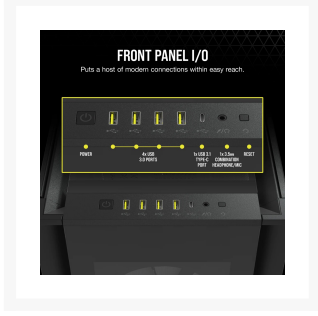

**Corsair iCUE 7000X RGB
Tempered Glass Full-Tower
ATX PC Case —Black**

$349.99

Product Images