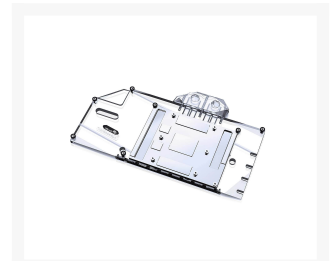

Bykski Full Coverage GPU Water Block and Backplate for Sapphire RX 6800 / 6900 Super Platinum

Special Price
$114.95 was
~~$179.99~~

Product Images