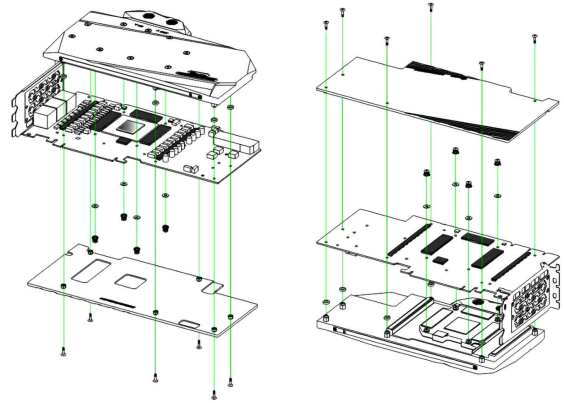

Step 1: Block mounting with back plate

Short Description

This full coverage block directly cools the video cards core (GPU), graphics memory (RAM), and the voltage regulator modules (VRM). By directly cooling these components you can achieve great temperatures along with the ability to reach higher overlocks or extend the overall lifespan of your card by running at below factory temps.