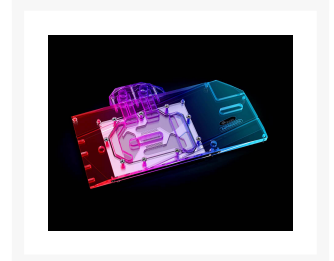

Bykski Full Coverage GPU Water Block and Backplate for Sapphire RX 6800 / 6900 Super Platinum

Special Price
$114.95 was
~~$179.99~~

Product Images