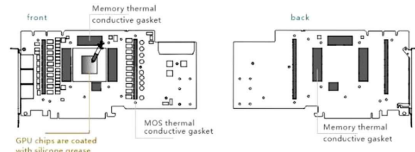

After using silicone grease