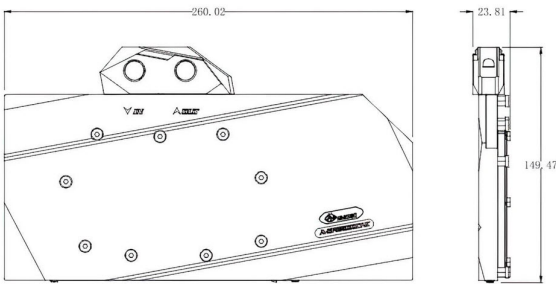

Step 1: Block mounting with back plate

Short Description

This full coverage block directly cools the video cards core (GPU), graphics memory (RAM), and the voltage regulator modules (VRM). By directly cooling these components you can achieve great temperatures along with the ability to reach higher overlocks or extend the overall lifespan of your card by running at below factory temps.