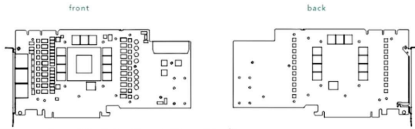

Before using silicone grease