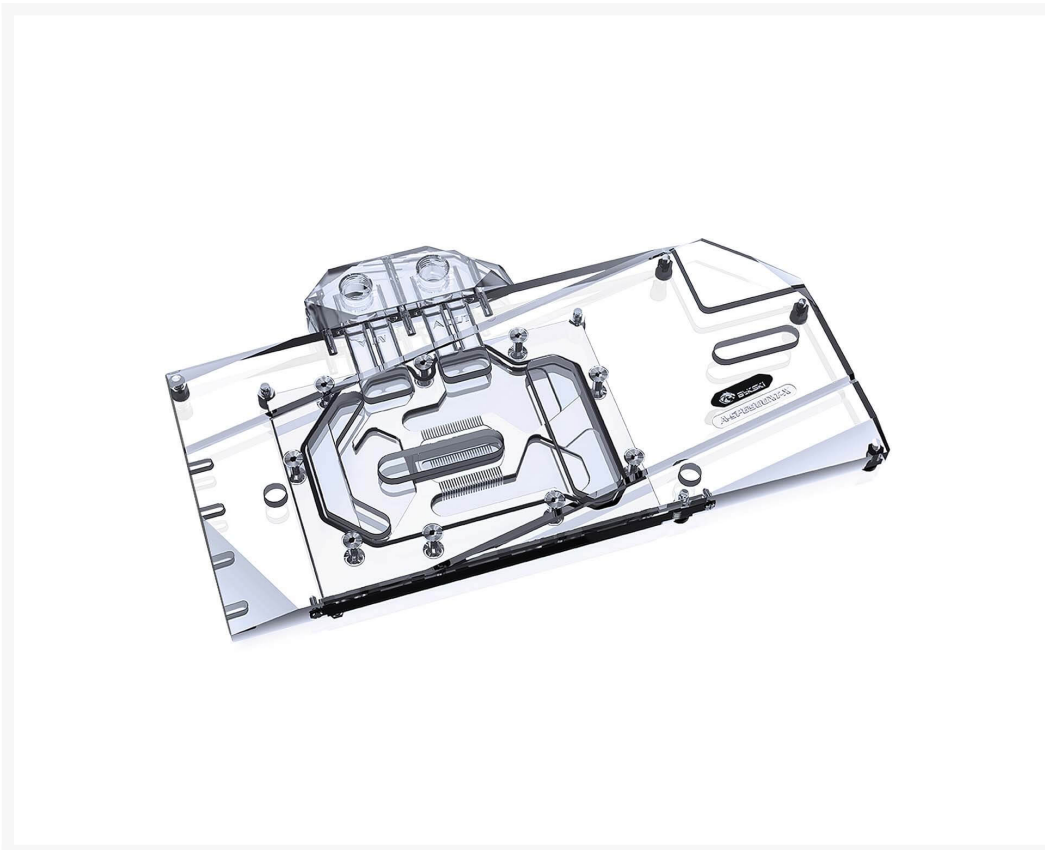

Bykski Full Coverage GPU Water Block and Backplate for Sapphire RX 6800 / 6900 Super Platinum

Special Price
$114.95 was
~~$179.99~~

Product Images