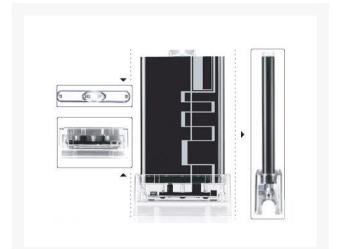

CoolMax HD-270B-USB 2.0 2.5" External Enclosure w/USB Data Dock

Special Price
\$10.95 was
~~\$21.95~~

Product Images

Short Description

The Coolmax HD-270B portable design can keep your data safe anywhere and at any time.

Description

The Coolmax HD-270B portable design can keep your data safe anywhere and at any time. This enclosure accepts a single 2.5" IDE laptop hard drive and connects to any USB 2.0 Interface. Includes and easy to use data dock for hot swap and quick Data transfer.

Features

- USB2.0 interface, supporting high speed data transfer rates of up to 480 Mbps. Backward compatible with USB1.1 specifications
- Hot swappable and truly Plug-n-Play
- Fully compatible with IDE ATA 100 hard disk
- Accommodate all standard 2.5" IDE hard disk
- Soft-start for slow turn-on feature prevents high inrush currents when initially powering capacitive loads
- Suitable for desktop, notebook, palmtop and pen-base computers. Compact size and lightweight
- USB joins and encloses and prepares the power to connect on the line, guarantees that the hard disk works steadily
- Insulating designed PCB
- Aluminum case transmits the heat quickly
- With Docking stand (Patent pending), get rid of annoying cabling

Specifications

- Interface: USB V2.0 or USB1.1
- Transfer Rate: 480 Mbps
- Power Adapter: 5V Bus Power from USB
- Material: Aluminum / ABS
- Interface Support: 2.5" IDE Hard Drive
- System Required: Windows® 98SE/ME/2000 / XP; Mac OS 8.6 or higher
- Dimension: 142.5Lx90.8Wx13.5H
- Weight: 220g