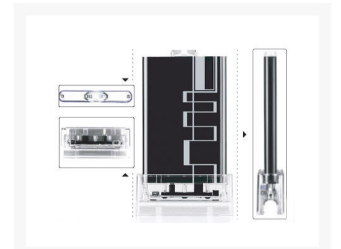

CoolMax HD-270B-USB 2.0 2.5" External Enclosure w/USB Data Dock

Special Price
\$10.95 was
~~\$21.95~~

Product Images

Short Description

The Coolmax HD-270B portable design can keep your data safe anywhere and at any time.

Description

The Coolmax HD-270B portable design can keep your data safe anywhere and at any time. This enclosure accepts a single 2.5" IDE laptop hard drive and connects to any USB 2.0 Interface. Includes and easy to use data dock for hot swap and quick Data transfer.

Features

- USB2.0 interface, supporting high speed data transfer rates of up to 480 Mbps. Backward compatible with USB1.1 specifications
- Hot swappable and truly Plug-n-Play
- Fully compatible with IDE ATA 100 hard disk
- Accommodate all standard 2.5" IDE hard disk
- Soft-start for slow turn-on feature prevents high inrush currents when initially powering capacitive loads
- Suitable for desktop, notebook, palmtop and pen-base computers. Compact size and lightweight
- USB joins and encloses and prepares the power to connect on the line, guarantees that the hard disk works steadily
- Insulating designed PCB
- Aluminum case transmits the heat quickly
- With Docking stand (Patent pending), get rid of annoying cabling

Specifications

- Interface: USB V2.0 or USB1.1
- Transfer Rate: 480 Mbps
- Power Adapter: 5V Bus Power from USB
- Material: Aluminum / ABS
- Interface Support: 2.5" IDE Hard Drive
- System Required: Windows® 98SE/ME/2000 / XP; Mac OS 8.6 or higher
- Dimension: 142.5Lx90.8Wx13.5H
- Weight: 220g