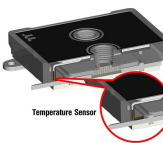

Built-in Water Temperature sensor

Temperature Sensor