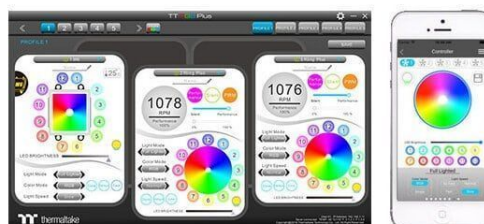

## Patented TT RGB PLUS Software&App

Monitor the fan performance, adjust the fan speeds, and customize the lighting effects for Thermaltake Plus RGB liquid cooling products with the patented TT RGB PLUS Software and an exclusively designed mobile app. Choose a function from below and scroll down to read the details.

Taiwan Patent: 105216989

[Learn More](#) [Download TT RGB Plus Software](#)

\*Compatibility:

- For desktop: Requires TT RGB PLUS Software 1.1.5 version or later.
- For iOS: Requires iOS 10.0 or later.
- For Android: Requires Android 6.0.0 or later with screen resolution 1920 x 1080.