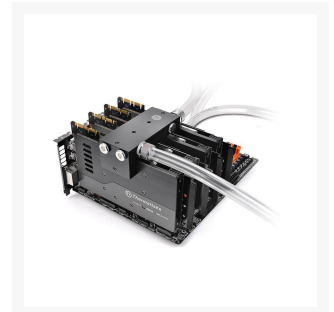

Thermaltake Pacific VGA Bridge Quad- Black

\$22.99

Product Images

Short Description

Thermaltake's new Pacific VGA Bridge Series is the interconnect to link multiple video card water blocks together with ease, only compatible with Thermaltake VGA blocks.

Description

Thermaltake Pacific VGA Bridge Quad – Black

Thermaltake's new Pacific VGA Bridge Series is the interconnect to link multiple video card water blocks together with ease, only compatible with Thermaltake VGA blocks. Featuring 12mm pass through ports, the Pacific VGA Bridge Series is manufactured with high quality POM, fits most of G1/4 fittings. Choose from: dual, triple, and quad bridge sizes to provide easier fitting installation and loop management.

Designed Exclusively for Two Slot Distances

The Pacific VGA Bridge Dual Series 3-Slot is designed for the PCI slots that are at a distance of three slots from each other.

High Water Flow Design

12mm pass through ports ensures high flow rates. The coolant flow path helps evacuate unwanted heat from the GPU, maintaining overclocking stability and reliability.

Easy Installation

Designed to fit Thermaltake Pacific V-GTX 9 Series V2 and 10 Series VGA blocks with universal mounting mechanisms, the Pacific VGA Bridge Dual Series allows enthusiasts to build superior water cooling systems from an aesthetic standpoint as well as incorporate modular chassis upgrades for the future.