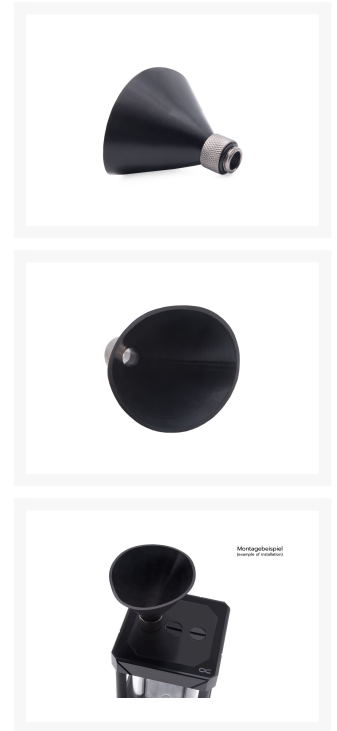

Alphacool Apex filling funnel G1 / 4 "

\$7.99

Product Images

Short Description

With its classic black design, the Alphacool Apex filling funnel with G1 / 4 "connection can be used in several places to help fill a water cooling system 1/4 inch threaded opening only leaves a tiny hole for filling.

Description

Alphacool Apex filling funnel G1 / 4 "

With its classic black design, the Alphacool Apex filling funnel with G1 / 4 "connection can be used in several places to help fill a water cooling system 1/4 inch threaded opening only leaves a tiny hole for filling.

Advantages

The funnel cannot slip away thanks to the G1 / 4 "connection. The soft rubber funnel side is useful for getting into tight spaces where rigid funnels can no longer be used. The bottom line is that you can say with a clear conscience: The Alphacool Apex filling funnel with G1 / 4 "connection belongs in every well-stocked water cooling tool box!

Specifications

Technical specifications

L x W x H	5.3 x 6 x 6 cm
Diameter (funnel)	6 cm
material	Nickel-plated brass, rubber
colour	black
Thread size	G1 / 4 "
Thread length	4 mm
weight	18 g

Additional Information