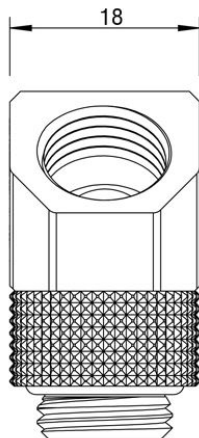

BARROWCH 45°closed Rotary Adapter (Special Limited Edition) -Silvery

\$6.99

Product Images

Short Description

This is a new professional, BARROWCH 45°closed Rotary Adapter it swivels 360 degrees to give you the perfect positioning of your fitting in relation to the tubing. The excellent internal water flow ensures high through-put of water, thereby reducing internal resistance. These new fittings are brass with a chrome silver color featuring an exquisite check pattern that delivers a comfortable grip.

Description

This is a new professional, BARROWCH 45°closed Rotary Adapter it swivels 360 degrees to give you the perfect positioning of your fitting in relation to the tubing. The excellent internal water flow ensures high through-put of water, thereby reducing internal resistance. These new fittings are brass with a chrome silver color featuring an exquisite check pattern that delivers a comfortable grip.

◇ Products information

Mode: FBFTWT45-V2	Color: Black/Shiny silver
Quantity: 1PCS	Thread: G1/4"
Material: Brass	Dimensions: Please refer to the dimension drawing
Application: Suitable for changing the connection direction and achieving 360 degree rotation of the water cooling system when connecting the water cooling system.	
Note: In case of product appearance structure upgrade,without further notice,in kind prevail	

Rigorous selection of materials

Made of high-quality H59 brass, with double protection of surface electroplating process as well as fine texture, solid and durable.

Appearance size

外观尺寸

DIMENSION IN MM

Additional Information