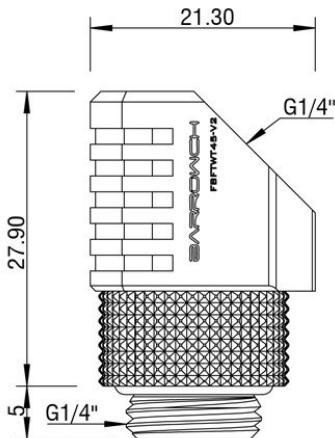

BARROWCH 45°closed Rotary Adapter (Special Limited Edition) -Silvery

\$6.99

Product Images

Short Description

This is a new professional, BARROWCH 45°closed Rotary Adapter it swivels 360 degrees to give you the perfect positioning of your fitting in relation to the tubing. The excellent internal water flow ensures high through-put of water, thereby reducing internal resistance. These new fittings are brass with a chrome silver color featuring an exquisite check pattern that delivers a comfortable grip.

Description

This is a new professional, BARROWCH 45°closed Rotary Adapter it swivels 360 degrees to give you the perfect positioning of your fitting in relation to the tubing. The excellent internal water flow ensures high through-put of water, thereby reducing internal resistance. These new fittings are brass with a chrome silver color featuring an exquisite check pattern that delivers a comfortable grip.

◇ Products information

Mode: FBFTWT45-V2	Color: Black/Shiny silver
Quantity: 1PCS	Thread: G1/4"
Material: Brass	Dimensions: Please refer to the dimension drawing
Application: Suitable for changing the connection direction and achieving 360 degree rotation of the water cooling system when connecting the water cooling system.	
Note: In case of product appearance structure upgrade,without further notice,in kind prevail	

Rigorous selection of materials

Made of high-quality H59 brass, with double protection of surface electroplating process as well as fine texture, solid and durable.

Appearance size

外观尺寸

DIMENSION IN MM

Additional Information